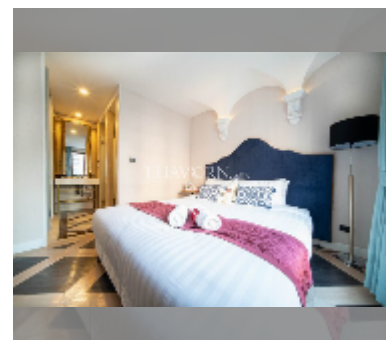

Condo for sale 1 bedroom 34.67 m² in Espana Condo Resort Pattaya, Pattaya

฿ 3,092,500

UNIT PARAMETERS:

UID	FS-241342
quota	foreign quota
type	1 bedroom
size	34.67m²
floor	4
view	pool view

PROJECT PARAMETERS:

district	Jomtien
buildings	7
floors	8
built in	2018
maintenance	฿ 18,722/year

FACILITIES:

General information: resort, underground parking, open parking, covered parking.

Swimming pool: swimming pool, kids pool.

Chill zone: chill zone.

Health zone: gym, sauna.

Other: lobby, kids playgarden, CCTV, security, minimart.