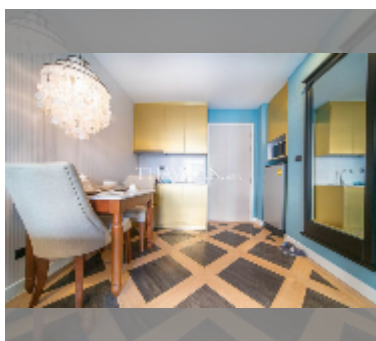

Condo for sale 1 bedroom 34.67 m² in Espana Condo Resort Pattaya, Pattaya

฿ 3,092,500

UNIT PARAMETERS:

UID	FS-241342
quota	foreign quota
type	1 bedroom
size	34.67m²
floor	4
view	pool view

PROJECT PARAMETERS:

district	Jomtien
buildings	7
floors	8
built in	2018
maintenance	฿ 18,722/year

FACILITIES:

General information: resort, underground parking, open parking, covered parking.

Swimming pool: swimming pool, kids pool.

Chill zone: chill zone.

Health zone: gym, sauna.

Other: lobby, kids playgarden, CCTV, security, minimart.