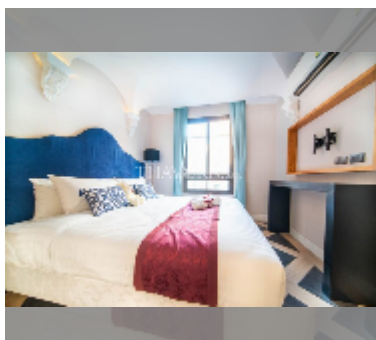

Condo for sale 1 bedroom 34.67 m² in Espana Condo Resort Pattaya, Pattaya

฿ 3,092,500

UNIT PARAMETERS:

UID	FS-241342
quota	foreign quota
type	1 bedroom
size	34.67m²
floor	4
view	pool view

PROJECT PARAMETERS:

district	Jomtien
buildings	7
floors	8
built in	2018
maintenance	฿ 18,722/year

FACILITIES:

General information: resort, underground parking, open parking, covered parking.

Swimming pool: swimming pool, kids pool.

Chill zone: chill zone.

Health zone: gym, sauna.

Other: lobby, kids playgarden, CCTV, security, minimart.