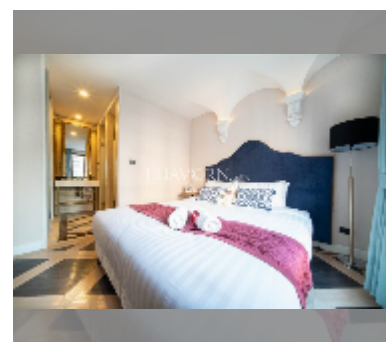

Condo for sale 1 bedroom 34.67 m² in Espana Condo Resort Pattaya, Pattaya

฿ 3,092,500

UNIT PARAMETERS:

UID	FS-241342
quota	foreign quota
type	1 bedroom
size	34.67m²
floor	4
view	pool view

PROJECT PARAMETERS:

district	Jomtien
buildings	7
floors	8
built in	2018
maintenance	฿ 18,722/year

FACILITIES:

General information: resort, underground parking, open parking, covered parking.

Swimming pool: swimming pool, kids pool.

Chill zone: chill zone.

Health zone: gym, sauna.

Other: lobby, kids playgarden, CCTV, security, minimart.