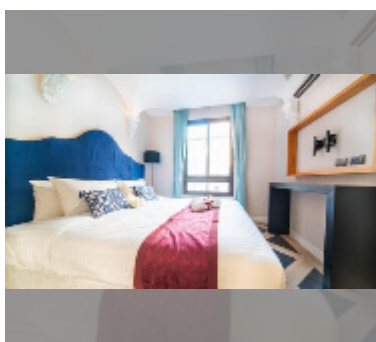

Condo for sale 1 bedroom 34.67 m² in Espana Condo Resort Pattaya, Pattaya

฿ 3,092,500

UNIT PARAMETERS:

UID	FS-241342
quota	foreign quota
type	1 bedroom
size	34.67m²
floor	4
view	pool view

PROJECT PARAMETERS:

district	Jomtien
buildings	7
floors	8
built in	2018
maintenance	฿ 18,722/year

FACILITIES:

General information: resort, underground parking, open parking, covered parking.

Swimming pool: swimming pool, kids pool.

Chill zone: chill zone.

Health zone: gym, sauna.

Other: lobby, kids playgarden, CCTV, security, minimart.