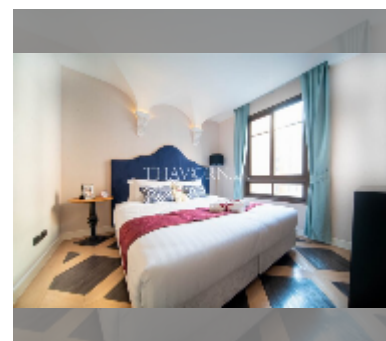

Condo for sale 1 bedroom 34.67 m² in Espana Condo Resort Pattaya, Pattaya

฿ 3,092,500

UNIT PARAMETERS:

UID	FS-241342
quota	foreign quota
type	1 bedroom
size	34.67m²
floor	4
view	pool view

PROJECT PARAMETERS:

district	Jomtien
buildings	7
floors	8
built in	2018
maintenance	฿ 18,722/year

FACILITIES:

General information: resort, underground parking, open parking, covered parking.

Swimming pool: swimming pool, kids pool.

Chill zone: chill zone.

Health zone: gym, sauna.

Other: lobby, kids playgarden, CCTV, security, minimart.