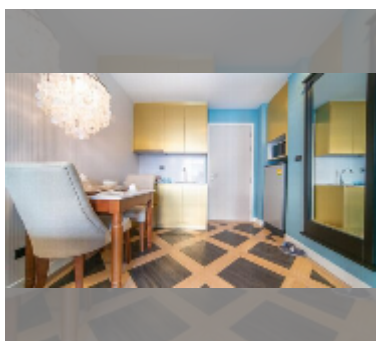

Condo for sale 1 bedroom 34.67 m² in Espana Condo Resort Pattaya, Pattaya

฿ 3,092,500

UNIT PARAMETERS:

UID	FS-241342
quota	foreign quota
type	1 bedroom
size	34.67m²
floor	4
view	pool view

PROJECT PARAMETERS:

district	Jomtien
buildings	7
floors	8
built in	2018
maintenance	฿ 18,722/year

FACILITIES:

General information: resort, underground parking, open parking, covered parking.

Swimming pool: swimming pool, kids pool.

Chill zone: chill zone.

Health zone: gym, sauna.

Other: lobby, kids playgarden, CCTV, security, minimart.