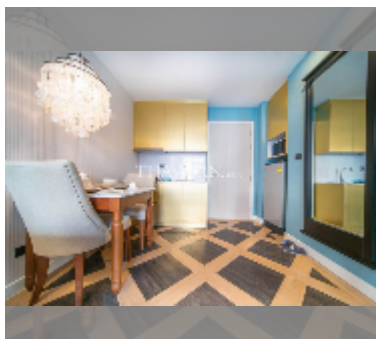

Condo for sale 1 bedroom 34.67 m² in Espana Condo Resort Pattaya, Pattaya

฿ 3,092,500

UNIT PARAMETERS:

UID	FS-241342
quota	foreign quota
type	1 bedroom
size	34.67m²
floor	4
view	pool view

PROJECT PARAMETERS:

district	Jomtien
buildings	7
floors	8
built in	2018
maintenance	฿ 18,722/year

FACILITIES:

General information: resort, underground parking, open parking, covered parking.

Swimming pool: swimming pool, kids pool.

Chill zone: chill zone.

Health zone: gym, sauna.

Other: lobby, kids playgarden, CCTV, security, minimart.