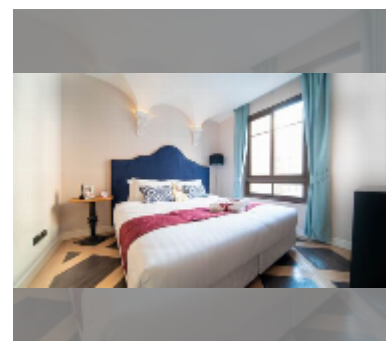

Condo for sale 1 bedroom 34.67 m² in Espana Condo Resort Pattaya, Pattaya

฿ 3,092,500

UNIT PARAMETERS:

UID	FS-241342
quota	foreign quota
type	1 bedroom
size	34.67m²
floor	4
view	pool view

PROJECT PARAMETERS:

district	Jomtien
buildings	7
floors	8
built in	2018
maintenance	฿ 18,722/year

FACILITIES:

General information: resort, underground parking, open parking, covered parking.

Swimming pool: swimming pool, kids pool.

Chill zone: chill zone.

Health zone: gym, sauna.

Other: lobby, kids playgarden, CCTV, security, minimart.