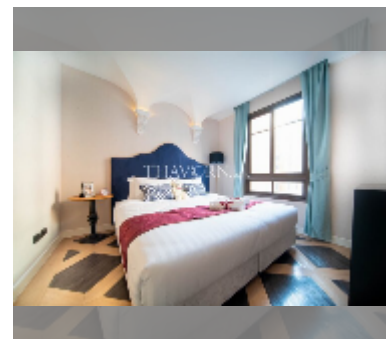

Condo for sale 1 bedroom 34.67 m² in Espana Condo Resort Pattaya, Pattaya

฿ 3,092,500

UNIT PARAMETERS:

UID	FS-241342
quota	foreign quota
type	1 bedroom
size	34.67m²
floor	4
view	pool view

PROJECT PARAMETERS:

district	Jomtien
buildings	7
floors	8
built in	2018
maintenance	฿ 18,722/year

FACILITIES:

General information: resort, underground parking, open parking, covered parking.

Swimming pool: swimming pool, kids pool.

Chill zone: chill zone.

Health zone: gym, sauna.

Other: lobby, kids playgarden, CCTV, security, minimart.