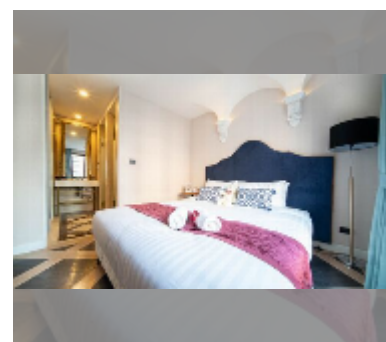

Condo for sale 1 bedroom 34.67 m² in Espana Condo Resort Pattaya, Pattaya

฿ 3,092,500

UNIT PARAMETERS:

UID	FS-241342
quota	foreign quota
type	1 bedroom
size	34.67m²
floor	4
view	pool view

PROJECT PARAMETERS:

district	Jomtien
buildings	7
floors	8
built in	2018
maintenance	฿ 18,722/year

FACILITIES:

General information: resort, underground parking, open parking, covered parking.

Swimming pool: swimming pool, kids pool.

Chill zone: chill zone.

Health zone: gym, sauna.

Other: lobby, kids playgarden, CCTV, security, minimart.