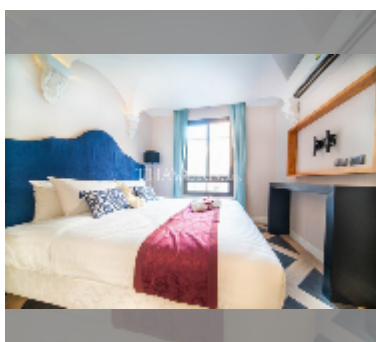

Condo for sale 1 bedroom 34.67 m² in Espana Condo Resort Pattaya, Pattaya

฿ 3,092,500

UNIT PARAMETERS:

UID	FS-241342
quota	foreign quota
type	1 bedroom
size	34.67m²
floor	4
view	pool view

PROJECT PARAMETERS:

district	Jomtien
buildings	7
floors	8
built in	2018
maintenance	฿ 18,722/year

FACILITIES:

General information: resort, underground parking, open parking, covered parking.

Swimming pool: swimming pool, kids pool.

Chill zone: chill zone.

Health zone: gym, sauna.

Other: lobby, kids playgarden, CCTV, security, minimart.