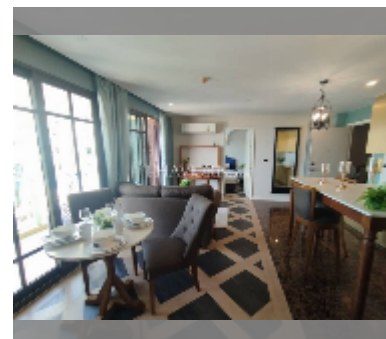

Condo for sale 2 bedroom 69.67 m² in Espana Condo Resort Pattaya, Pattaya

฿ 5,999,000

UNIT PARAMETERS:

UID	FS-241338
quota	foreign quota
type	2 bedroom
size	69.67m ²
floor	3
view	pool view

PROJECT PARAMETERS:

district	Jomtien
buildings	7
floors	8
built in	2018
maintenance	฿ 37,622/year

FACILITIES:

General information: resort, underground parking, open parking, covered parking.
Swimming pool: swimming pool, kids pool.
Chill zone: chill zone.
Health zone: gym, sauna.
Other: lobby, kids playgarden, CCTV, security, minimart.