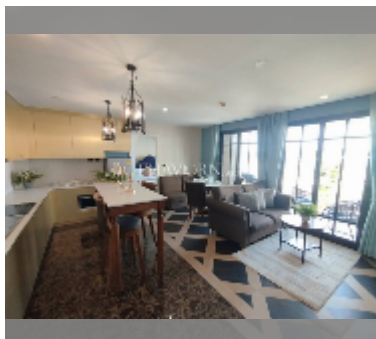

Condo for sale 2 bedroom 69.67 m² in Espana Condo Resort Pattaya, Pattaya

฿ 5,999,000

UNIT PARAMETERS:

UID	FS-241338
quota	foreign quota
type	2 bedroom
size	69.67m ²
floor	3
view	pool view

PROJECT PARAMETERS:

district	Jomtien
buildings	7
floors	8
built in	2018
maintenance	฿ 37,622/year

FACILITIES:

General information: resort, underground parking, open parking, covered parking.
Swimming pool: swimming pool, kids pool.
Chill zone: chill zone.
Health zone: gym, sauna.
Other: lobby, kids playgarden, CCTV, security, minimart.