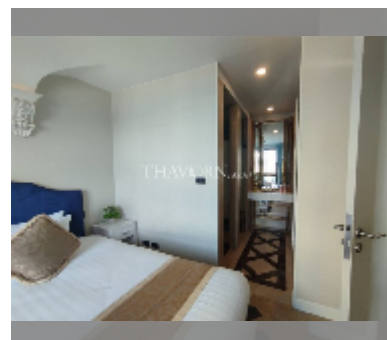

Condo for sale 2 bedroom 69.67 m² in Espana Condo Resort Pattaya, Pattaya

฿ 5,999,000

UNIT PARAMETERS:

UID	FS-241338
quota	foreign quota
type	2 bedroom
size	69.67m ²
floor	3
view	pool view

PROJECT PARAMETERS:

district	Jomtien
buildings	7
floors	8
built in	2018
maintenance	฿ 37,622/year

FACILITIES:

General information: resort, underground parking, open parking, covered parking.
Swimming pool: swimming pool, kids pool.
Chill zone: chill zone.
Health zone: gym, sauna.
Other: lobby, kids playgarden, CCTV, security, minimart.