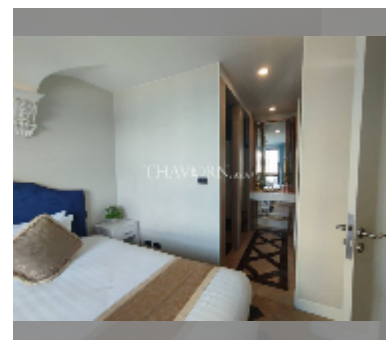

Condo for sale 2 bedroom 69.67 m² in Espana Condo Resort Pattaya, Pattaya

฿ 5,999,000

UNIT PARAMETERS:

UID	FS-241338
quota	foreign quota
type	2 bedroom
size	69.67m ²
floor	3
view	pool view

PROJECT PARAMETERS:

district	Jomtien
buildings	7
floors	8
built in	2018
maintenance	฿ 37,622/year

FACILITIES:

General information: resort, underground parking, open parking, covered parking.
Swimming pool: swimming pool, kids pool.
Chill zone: chill zone.
Health zone: gym, sauna.
Other: lobby, kids playgarden, CCTV, security, minimart.