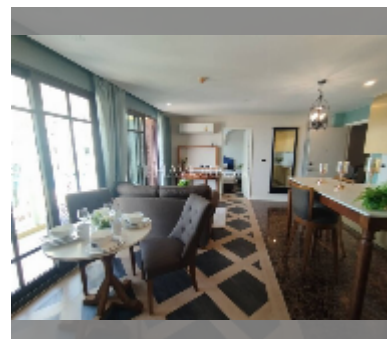

Condo for sale 2 bedroom 69.67 m² in Espana Condo Resort Pattaya, Pattaya

฿ 5,999,000

UNIT PARAMETERS:

UID	FS-241338
quota	foreign quota
type	2 bedroom
size	69.67m ²
floor	3
view	pool view

PROJECT PARAMETERS:

district	Jomtien
buildings	7
floors	8
built in	2018
maintenance	฿ 37,622/year

FACILITIES:

General information: resort, underground parking, open parking, covered parking.
Swimming pool: swimming pool, kids pool.
Chill zone: chill zone.
Health zone: gym, sauna.
Other: lobby, kids playgarden, CCTV, security, minimart.