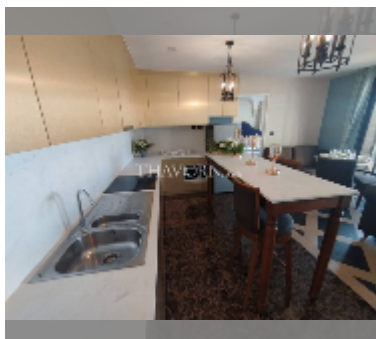

Condo for sale 2 bedroom 69.67 m² in Espana Condo Resort Pattaya, Pattaya

฿ 5,999,000

UNIT PARAMETERS:

UID	FS-241338
quota	foreign quota
type	2 bedroom
size	69.67m ²
floor	3
view	pool view

PROJECT PARAMETERS:

district	Jomtien
buildings	7
floors	8
built in	2018
maintenance	฿ 37,622/year

FACILITIES:

General information: resort, underground parking, open parking, covered parking.
Swimming pool: swimming pool, kids pool.
Chill zone: chill zone.
Health zone: gym, sauna.
Other: lobby, kids playgarden, CCTV, security, minimart.