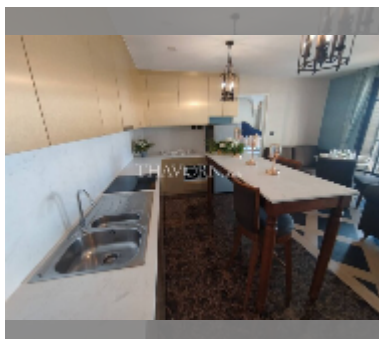

Condo for sale 2 bedroom 69.67 m² in Espana Condo Resort Pattaya, Pattaya

฿ 5,999,000

UNIT PARAMETERS:

UID	FS-241338
quota	foreign quota
type	2 bedroom
size	69.67m ²
floor	3
view	pool view

PROJECT PARAMETERS:

district	Jomtien
buildings	7
floors	8
built in	2018
maintenance	฿ 37,622/year

FACILITIES:

General information: resort, underground parking, open parking, covered parking.
Swimming pool: swimming pool, kids pool.
Chill zone: chill zone.
Health zone: gym, sauna.
Other: lobby, kids playgarden, CCTV, security, minimart.