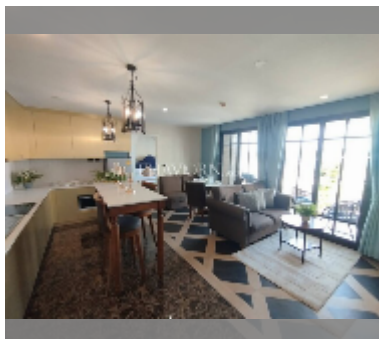

Condo for sale 2 bedroom 69.67 m² in Espana Condo Resort Pattaya, Pattaya

฿ 5,999,000

UNIT PARAMETERS:

UID	FS-241338
quota	foreign quota
type	2 bedroom
size	69.67m ²
floor	3
view	pool view

PROJECT PARAMETERS:

district	Jomtien
buildings	7
floors	8
built in	2018
maintenance	฿ 37,622/year

FACILITIES:

General information: resort, underground parking, open parking, covered parking.
Swimming pool: swimming pool, kids pool.
Chill zone: chill zone.
Health zone: gym, sauna.
Other: lobby, kids playgarden, CCTV, security, minimart.