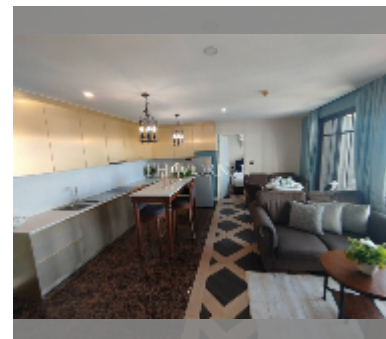

Condo for sale 2 bedroom 69.67 m² in Espana Condo Resort Pattaya, Pattaya

฿ 5,999,000

UNIT PARAMETERS:

UID	FS-241338
quota	foreign quota
type	2 bedroom
size	69.67m ²
floor	3
view	pool view

PROJECT PARAMETERS:

district	Jomtien
buildings	7
floors	8
built in	2018
maintenance	฿ 37,622/year

FACILITIES:

General information: resort, underground parking, open parking, covered parking.
Swimming pool: swimming pool, kids pool.
Chill zone: chill zone.
Health zone: gym, sauna.
Other: lobby, kids playgarden, CCTV, security, minimart.