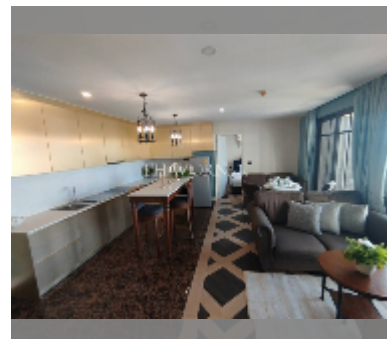

Condo for sale 2 bedroom 69.67 m² in Espana Condo Resort Pattaya, Pattaya

฿ 5,999,000

UNIT PARAMETERS:

UID	FS-241338
quota	foreign quota
type	2 bedroom
size	69.67m ²
floor	3
view	pool view

PROJECT PARAMETERS:

district	Jomtien
buildings	7
floors	8
built in	2018
maintenance	฿ 37,622/year

FACILITIES:

General information: resort, underground parking, open parking, covered parking.
Swimming pool: swimming pool, kids pool.
Chill zone: chill zone.
Health zone: gym, sauna.
Other: lobby, kids playgarden, CCTV, security, minimart.