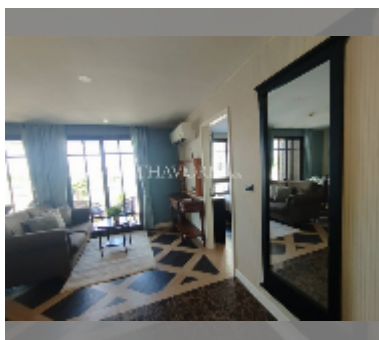

Condo for sale 2 bedroom 69.67 m² in Espana Condo Resort Pattaya, Pattaya

฿ 5,999,000

UNIT PARAMETERS:

UID	FS-241338
quota	foreign quota
type	2 bedroom
size	69.67m ²
floor	3
view	pool view

PROJECT PARAMETERS:

district	Jomtien
buildings	7
floors	8
built in	2018
maintenance	฿ 37,622/year

FACILITIES:

General information: resort, underground parking, open parking, covered parking.
Swimming pool: swimming pool, kids pool.
Chill zone: chill zone.
Health zone: gym, sauna.
Other: lobby, kids playgarden, CCTV, security, minimart.