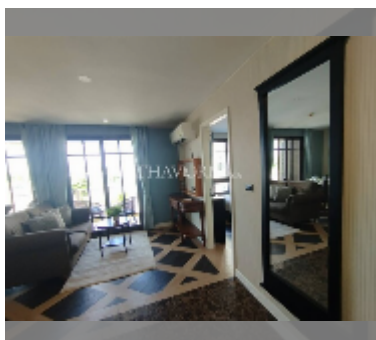

Condo for sale 2 bedroom 69.67 m² in Espana Condo Resort Pattaya, Pattaya

฿ 5,999,000

UNIT PARAMETERS:

UID	FS-241338
quota	foreign quota
type	2 bedroom
size	69.67m ²
floor	3
view	pool view

PROJECT PARAMETERS:

district	Jomtien
buildings	7
floors	8
built in	2018
maintenance	฿ 37,622/year

FACILITIES:

General information: resort, underground parking, open parking, covered parking.
Swimming pool: swimming pool, kids pool.
Chill zone: chill zone.
Health zone: gym, sauna.
Other: lobby, kids playgarden, CCTV, security, minimart.