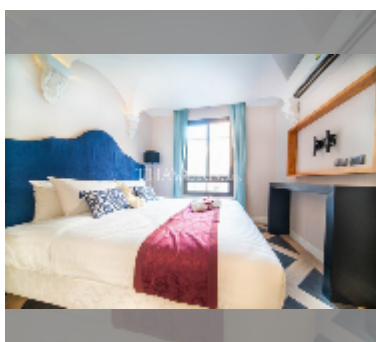

Condo for sale 1 bedroom 35.04 m² in Espana Condo Resort Pattaya, Pattaya

฿ 2,549,000

UNIT PARAMETERS:

UID	FS-241336
quota	foreign quota
type	1 bedroom
size	35.04m²
floor	8
view	garden view

PROJECT PARAMETERS:

district	Jomtien
buildings	7
floors	8
built in	2018
maintenance	฿ 18,922/year

FACILITIES:

General information: resort, underground parking, open parking, covered parking.

Swimming pool: swimming pool, kids pool.

Chill zone: chill zone.

Health zone: gym, sauna.

Other: lobby, kids playgarden, CCTV, security, minimart.