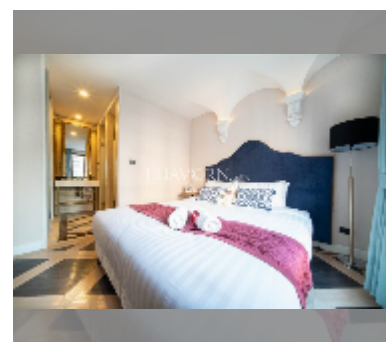

Condo for sale 1 bedroom 35.04 m² in Espana Condo Resort Pattaya, Pattaya

฿ 2,549,000

UNIT PARAMETERS:

UID	FS-241336
quota	foreign quota
type	1 bedroom
size	35.04m²
floor	8
view	garden view

PROJECT PARAMETERS:

district	Jomtien
buildings	7
floors	8
built in	2018
maintenance	฿ 18,922/year

FACILITIES:

General information: resort, underground parking, open parking, covered parking.

Swimming pool: swimming pool, kids pool.

Chill zone: chill zone.

Health zone: gym, sauna.

Other: lobby, kids playgarden, CCTV, security, minimart.