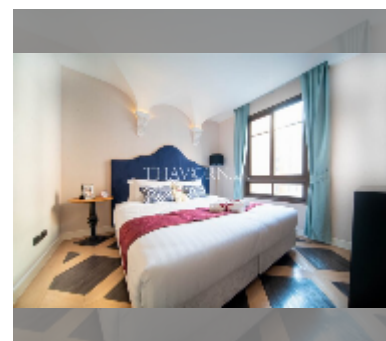

Condo for sale 1 bedroom 35.04 m² in Espana Condo Resort Pattaya, Pattaya

฿ 2,549,000

UNIT PARAMETERS:

UID	FS-241336
quota	foreign quota
type	1 bedroom
size	35.04m²
floor	8
view	garden view

PROJECT PARAMETERS:

district	Jomtien
buildings	7
floors	8
built in	2018
maintenance	฿ 18,922/year

FACILITIES:

General information: resort, underground parking, open parking, covered parking.

Swimming pool: swimming pool, kids pool.

Chill zone: chill zone.

Health zone: gym, sauna.

Other: lobby, kids playgarden, CCTV, security, minimart.