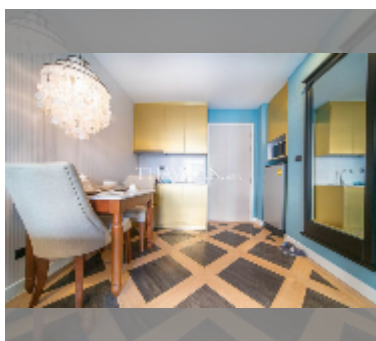

Condo for sale 1 bedroom 35.04 m² in Espana Condo Resort Pattaya, Pattaya

฿ 2,549,000

UNIT PARAMETERS:

UID	FS-241336
quota	foreign quota
type	1 bedroom
size	35.04m²
floor	8
view	garden view

PROJECT PARAMETERS:

district	Jomtien
buildings	7
floors	8
built in	2018
maintenance	฿ 18,922/year

FACILITIES:

General information: resort, underground parking, open parking, covered parking.

Swimming pool: swimming pool, kids pool.

Chill zone: chill zone.

Health zone: gym, sauna.

Other: lobby, kids playgarden, CCTV, security, minimart.