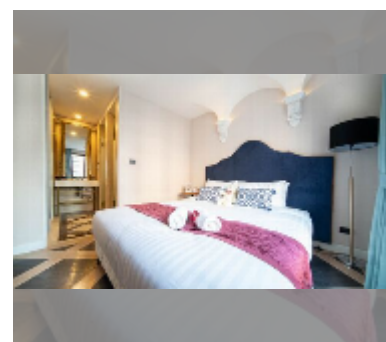

Condo for sale 1 bedroom 35.03 m² in Espana Condo Resort Pattaya, Pattaya

฿ 2,549,000

UNIT PARAMETERS:

UID	FS-241335
quota	foreign quota
type	1 bedroom
size	35.03m²
floor	8
view	garden view

PROJECT PARAMETERS:

district	Jomtien
buildings	7
floors	8
built in	2018
maintenance	฿ 18,916/year

FACILITIES:

General information: resort, underground parking, open parking, covered parking.

Swimming pool: swimming pool, kids pool.

Chill zone: chill zone.

Health zone: gym, sauna.

Other: lobby, kids playgarden, CCTV, security, minimart.