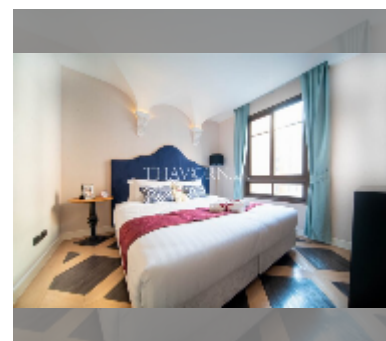

Condo for sale 1 bedroom 35.03 m² in Espana Condo Resort Pattaya, Pattaya

฿ 2,549,000

UNIT PARAMETERS:

UID	FS-241335
quota	foreign quota
type	1 bedroom
size	35.03m²
floor	8
view	garden view

PROJECT PARAMETERS:

district	Jomtien
buildings	7
floors	8
built in	2018
maintenance	฿ 18,916/year

FACILITIES:

General information: resort, underground parking, open parking, covered parking.

Swimming pool: swimming pool, kids pool.

Chill zone: chill zone.

Health zone: gym, sauna.

Other: lobby, kids playgarden, CCTV, security, minimart.