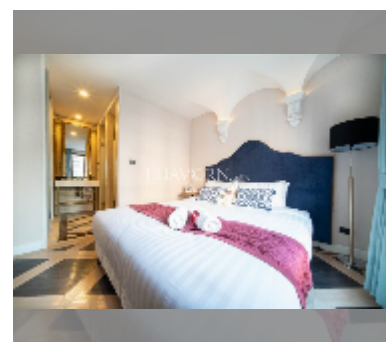

Condo for sale 1 bedroom 35.03 m² in Espana Condo Resort Pattaya, Pattaya

฿ 2,549,000

UNIT PARAMETERS:

UID	FS-241335
quota	foreign quota
type	1 bedroom
size	35.03m²
floor	8
view	garden view

PROJECT PARAMETERS:

district	Jomtien
buildings	7
floors	8
built in	2018
maintenance	฿ 18,916/year

FACILITIES:

General information: resort, underground parking, open parking, covered parking.

Swimming pool: swimming pool, kids pool.

Chill zone: chill zone.

Health zone: gym, sauna.

Other: lobby, kids playgarden, CCTV, security, minimart.