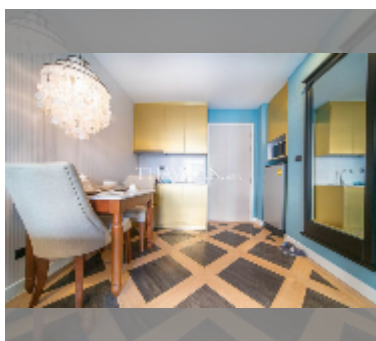

Condo for sale 1 bedroom 35.03 m² in Espana Condo Resort Pattaya, Pattaya

฿ 2,549,000

UNIT PARAMETERS:

UID	FS-241335
quota	foreign quota
type	1 bedroom
size	35.03m²
floor	8
view	garden view

PROJECT PARAMETERS:

district	Jomtien
buildings	7
floors	8
built in	2018
maintenance	฿ 18,916/year

FACILITIES:

General information: resort, underground parking, open parking, covered parking.

Swimming pool: swimming pool, kids pool.

Chill zone: chill zone.

Health zone: gym, sauna.

Other: lobby, kids playgarden, CCTV, security, minimart.