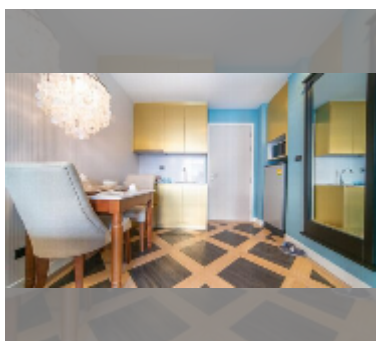

Condo for sale 1 bedroom 35.03 m² in Espana Condo Resort Pattaya, Pattaya

฿ 2,549,000

UNIT PARAMETERS:

UID	FS-241335
quota	foreign quota
type	1 bedroom
size	35.03m²
floor	8
view	garden view

PROJECT PARAMETERS:

district	Jomtien
buildings	7
floors	8
built in	2018
maintenance	฿ 18,916/year

FACILITIES:

General information: resort, underground parking, open parking, covered parking.

Swimming pool: swimming pool, kids pool.

Chill zone: chill zone.

Health zone: gym, sauna.

Other: lobby, kids playgarden, CCTV, security, minimart.