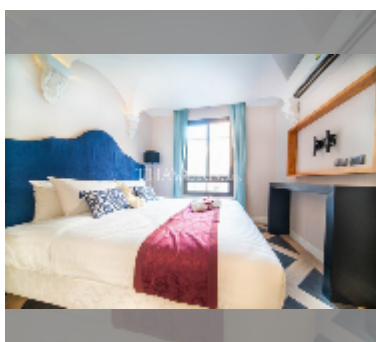

Condo for sale 1 bedroom 35.03 m² in Espana Condo Resort Pattaya, Pattaya

฿ 2,549,000

UNIT PARAMETERS:

UID	FS-241335
quota	foreign quota
type	1 bedroom
size	35.03m²
floor	8
view	garden view

PROJECT PARAMETERS:

district	Jomtien
buildings	7
floors	8
built in	2018
maintenance	฿ 18,916/year

FACILITIES:

General information: resort, underground parking, open parking, covered parking.

Swimming pool: swimming pool, kids pool.

Chill zone: chill zone.

Health zone: gym, sauna.

Other: lobby, kids playgarden, CCTV, security, minimart.