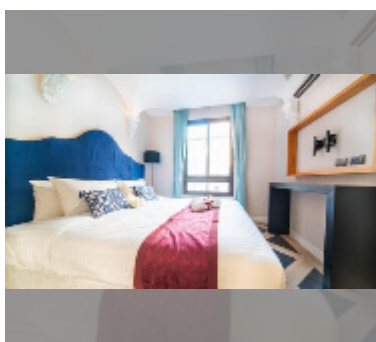

Condo for sale 1 bedroom 35.03 m² in Espana Condo Resort Pattaya, Pattaya

฿ 2,549,000

UNIT PARAMETERS:

UID	FS-241335
quota	foreign quota
type	1 bedroom
size	35.03m²
floor	8
view	garden view

PROJECT PARAMETERS:

district	Jomtien
buildings	7
floors	8
built in	2018
maintenance	฿ 18,916/year

FACILITIES:

General information: resort, underground parking, open parking, covered parking.

Swimming pool: swimming pool, kids pool.

Chill zone: chill zone.

Health zone: gym, sauna.

Other: lobby, kids playgarden, CCTV, security, minimart.