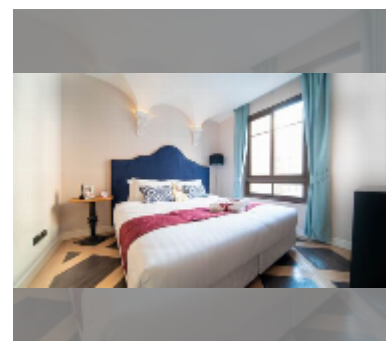

Condo for sale 1 bedroom 35.03 m² in Espana Condo Resort Pattaya, Pattaya

฿ 2,549,000

UNIT PARAMETERS:

UID	FS-241335
quota	foreign quota
type	1 bedroom
size	35.03m²
floor	8
view	garden view

PROJECT PARAMETERS:

district	Jomtien
buildings	7
floors	8
built in	2018
maintenance	฿ 18,916/year

FACILITIES:

General information: resort, underground parking, open parking, covered parking.

Swimming pool: swimming pool, kids pool.

Chill zone: chill zone.

Health zone: gym, sauna.

Other: lobby, kids playgarden, CCTV, security, minimart.