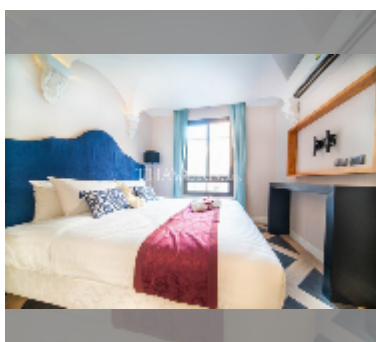

Condo for sale 1 bedroom 35.03 m² in Espana Condo Resort Pattaya, Pattaya

฿ 2,549,000

UNIT PARAMETERS:

UID	FS-241334
quota	foreign quota
type	1 bedroom
size	35.03m²
floor	8
view	garden view

PROJECT PARAMETERS:

district	Jomtien
buildings	7
floors	8
built in	2018
maintenance	฿ 18,916/year

FACILITIES:

General information: resort, underground parking, open parking, covered parking.

Swimming pool: swimming pool, kids pool.

Chill zone: chill zone.

Health zone: gym, sauna.

Other: lobby, kids playgarden, CCTV, security, minimart.