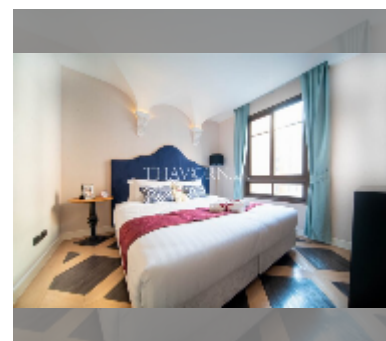

Condo for sale 1 bedroom 35.03 m² in Espana Condo Resort Pattaya, Pattaya

฿ 2,549,000

UNIT PARAMETERS:

UID	FS-241334
quota	foreign quota
type	1 bedroom
size	35.03m²
floor	8
view	garden view

PROJECT PARAMETERS:

district	Jomtien
buildings	7
floors	8
built in	2018
maintenance	฿ 18,916/year

FACILITIES:

General information: resort, underground parking, open parking, covered parking.

Swimming pool: swimming pool, kids pool.

Chill zone: chill zone.

Health zone: gym, sauna.

Other: lobby, kids playgarden, CCTV, security, minimart.