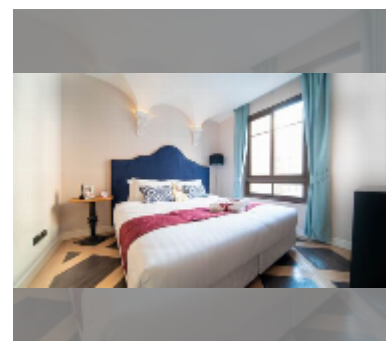

Condo for sale 1 bedroom 35.03 m² in Espana Condo Resort Pattaya, Pattaya

฿ 2,549,000

UNIT PARAMETERS:

UID	FS-241334
quota	foreign quota
type	1 bedroom
size	35.03m²
floor	8
view	garden view

PROJECT PARAMETERS:

district	Jomtien
buildings	7
floors	8
built in	2018
maintenance	฿ 18,916/year

FACILITIES:

General information: resort, underground parking, open parking, covered parking.

Swimming pool: swimming pool, kids pool.

Chill zone: chill zone.

Health zone: gym, sauna.

Other: lobby, kids playgarden, CCTV, security, minimart.