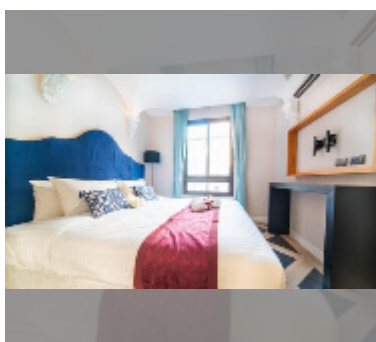

Condo for sale 1 bedroom 35.03 m² in Espana Condo Resort Pattaya, Pattaya

฿ 2,549,000

UNIT PARAMETERS:

UID	FS-241334
quota	foreign quota
type	1 bedroom
size	35.03m²
floor	8
view	garden view

PROJECT PARAMETERS:

district	Jomtien
buildings	7
floors	8
built in	2018
maintenance	฿ 18,916/year

FACILITIES:

General information: resort, underground parking, open parking, covered parking.

Swimming pool: swimming pool, kids pool.

Chill zone: chill zone.

Health zone: gym, sauna.

Other: lobby, kids playgarden, CCTV, security, minimart.