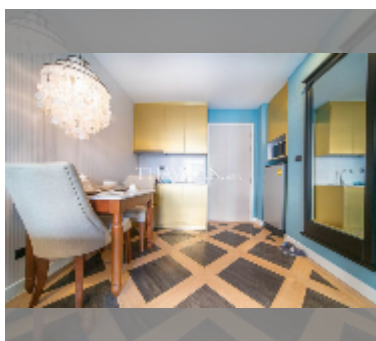

Condo for sale 1 bedroom 35.03 m² in Espana Condo Resort Pattaya, Pattaya

฿ 2,549,000

UNIT PARAMETERS:

UID	FS-241334
quota	foreign quota
type	1 bedroom
size	35.03m²
floor	8
view	garden view

PROJECT PARAMETERS:

district	Jomtien
buildings	7
floors	8
built in	2018
maintenance	฿ 18,916/year

FACILITIES:

General information: resort, underground parking, open parking, covered parking.

Swimming pool: swimming pool, kids pool.

Chill zone: chill zone.

Health zone: gym, sauna.

Other: lobby, kids playgarden, CCTV, security, minimart.