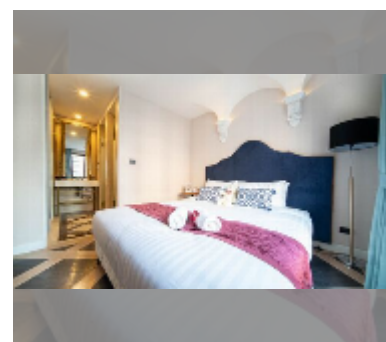

Condo for sale 1 bedroom 35.03 m² in Espana Condo Resort Pattaya, Pattaya

฿ 2,549,000

UNIT PARAMETERS:

UID	FS-241334
quota	foreign quota
type	1 bedroom
size	35.03m²
floor	8
view	garden view

PROJECT PARAMETERS:

district	Jomtien
buildings	7
floors	8
built in	2018
maintenance	฿ 18,916/year

FACILITIES:

General information: resort, underground parking, open parking, covered parking.

Swimming pool: swimming pool, kids pool.

Chill zone: chill zone.

Health zone: gym, sauna.

Other: lobby, kids playgarden, CCTV, security, minimart.