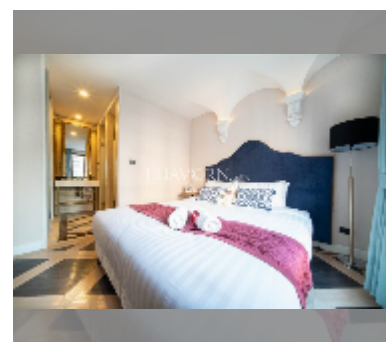

Condo for sale 1 bedroom 35.03 m² in Espana Condo Resort Pattaya, Pattaya

฿ 2,549,000

UNIT PARAMETERS:

UID	FS-241334
quota	foreign quota
type	1 bedroom
size	35.03m²
floor	8
view	garden view

PROJECT PARAMETERS:

district	Jomtien
buildings	7
floors	8
built in	2018
maintenance	฿ 18,916/year

FACILITIES:

General information: resort, underground parking, open parking, covered parking.

Swimming pool: swimming pool, kids pool.

Chill zone: chill zone.

Health zone: gym, sauna.

Other: lobby, kids playgarden, CCTV, security, minimart.