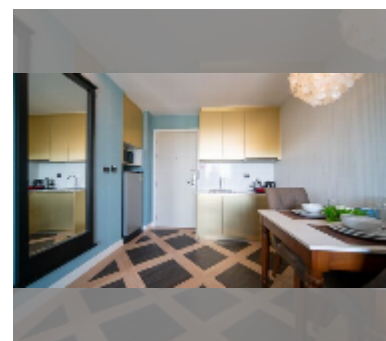

Condo for sale 1 bedroom 35.04 m² in Espana Condo Resort Pattaya, Pattaya

฿ 2,549,000

UNIT PARAMETERS:

UID	FS-241333
quota	foreign quota
type	1 bedroom
size	35.04m²
floor	7
view	city view

PROJECT PARAMETERS:

district	Jomtien
buildings	7
floors	8
built in	2018
maintenance	฿ 18,922/year

FACILITIES:

General information: resort, underground parking, open parking, covered parking.
Swimming pool: swimming pool, kids pool.
Chill zone: chill zone.
Health zone: gym, sauna.
Other: lobby, kids playgarden, CCTV, security, minimart.