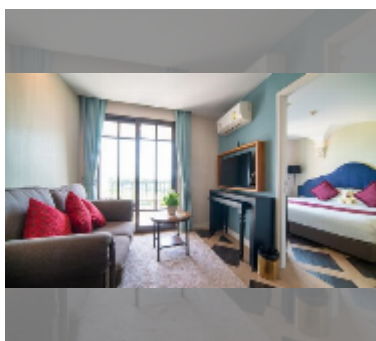

Condo for sale 1 bedroom 35.04 m² in Espana Condo Resort Pattaya, Pattaya

฿ 2,549,000

UNIT PARAMETERS:

UID	FS-241333
quota	foreign quota
type	1 bedroom
size	35.04m²
floor	7
view	city view

PROJECT PARAMETERS:

district	Jomtien
buildings	7
floors	8
built in	2018
maintenance	฿ 18,922/year

FACILITIES:

General information: resort, underground parking, open parking, covered parking.
Swimming pool: swimming pool, kids pool.
Chill zone: chill zone.
Health zone: gym, sauna.
Other: lobby, kids playgarden, CCTV, security, minimart.