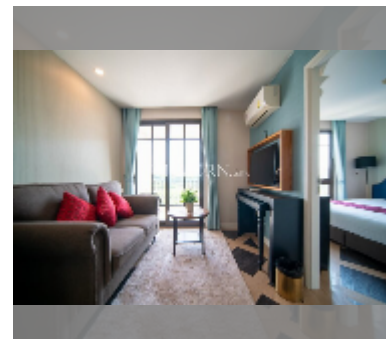

Condo for sale 1 bedroom 35.04 m² in Espana Condo Resort Pattaya, Pattaya

฿ 2,549,000

UNIT PARAMETERS:

UID	FS-241333
quota	foreign quota
type	1 bedroom
size	35.04m²
floor	7
view	city view

PROJECT PARAMETERS:

district	Jomtien
buildings	7
floors	8
built in	2018
maintenance	฿ 18,922/year

FACILITIES:

General information: resort, underground

parking, open parking, covered parking.

Swimming pool: swimming pool, kids pool.

Chill zone: chill zone.

Health zone: gym, sauna.

Other: lobby, kids playgarden, CCTV,
security, minimart.