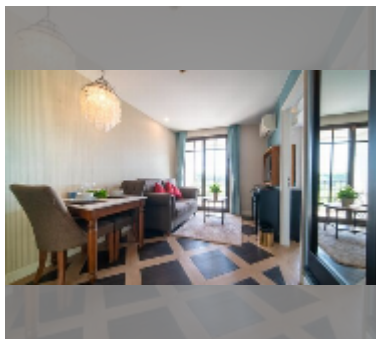

Condo for sale 1 bedroom 35.04 m² in Espana Condo Resort Pattaya, Pattaya

฿ 2,549,000

UNIT PARAMETERS:

UID	FS-241333
quota	foreign quota
type	1 bedroom
size	35.04m²
floor	7
view	city view

PROJECT PARAMETERS:

district	Jomtien
buildings	7
floors	8
built in	2018
maintenance	฿ 18,922/year

FACILITIES:

General information: resort, underground parking, open parking, covered parking.
Swimming pool: swimming pool, kids pool.
Chill zone: chill zone.
Health zone: gym, sauna.
Other: lobby, kids playgarden, CCTV, security, minimart.