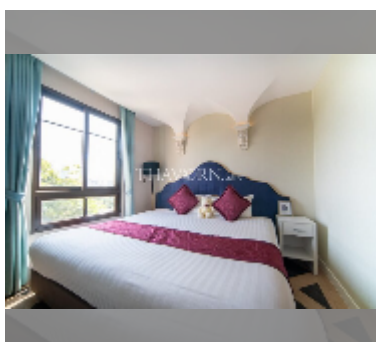

Condo for sale 1 bedroom 35.04 m² in Espana Condo Resort Pattaya, Pattaya

฿ 2,549,000

UNIT PARAMETERS:

UID	FS-241333
quota	foreign quota
type	1 bedroom
size	35.04m²
floor	7
view	city view

PROJECT PARAMETERS:

district	Jomtien
buildings	7
floors	8
built in	2018
maintenance	฿ 18,922/year

FACILITIES:

General information: resort, underground parking, open parking, covered parking.

Swimming pool: swimming pool, kids pool.

Chill zone: chill zone.

Health zone: gym, sauna.

Other: lobby, kids playgarden, CCTV, security, minimart.