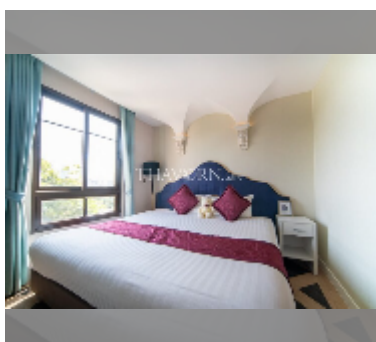

Condo for sale 1 bedroom 35.04 m² in Espana Condo Resort Pattaya, Pattaya

฿ 2,549,000

UNIT PARAMETERS:

UID	FS-241333
quota	foreign quota
type	1 bedroom
size	35.04m²
floor	7
view	city view

PROJECT PARAMETERS:

district	Jomtien
buildings	7
floors	8
built in	2018
maintenance	฿ 18,922/year

FACILITIES:

General information: resort, underground

parking, open parking, covered parking.

Swimming pool: swimming pool, kids pool.

Chill zone: chill zone.

Health zone: gym, sauna.

Other: lobby, kids playgarden, CCTV,
security, minimart.