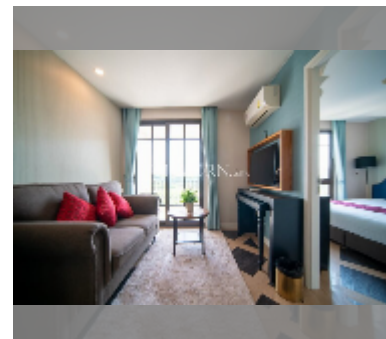

Condo for sale 1 bedroom 35.04 m² in Espana Condo Resort Pattaya, Pattaya

฿ 2,549,000

UNIT PARAMETERS:

UID	FS-241333
quota	foreign quota
type	1 bedroom
size	35.04m²
floor	7
view	city view

PROJECT PARAMETERS:

district	Jomtien
buildings	7
floors	8
built in	2018
maintenance	฿ 18,922/year

FACILITIES:

General information: resort, underground parking, open parking, covered parking.

Swimming pool: swimming pool, kids pool.

Chill zone: chill zone.

Health zone: gym, sauna.

Other: lobby, kids playgarden, CCTV, security, minimart.