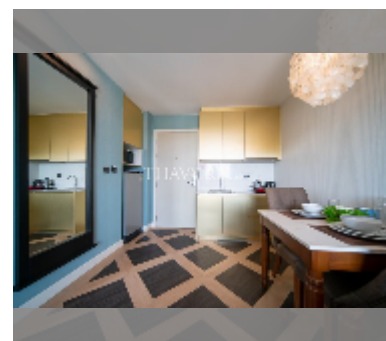

Condo for sale 1 bedroom 35.04 m² in Espana Condo Resort Pattaya, Pattaya

฿ 2,549,000

UNIT PARAMETERS:

UID	FS-241333
quota	foreign quota
type	1 bedroom
size	35.04m²
floor	7
view	city view

PROJECT PARAMETERS:

district	Jomtien
buildings	7
floors	8
built in	2018
maintenance	฿ 18,922/year

FACILITIES:

General information: resort, underground parking, open parking, covered parking.

Swimming pool: swimming pool, kids pool.

Chill zone: chill zone.

Health zone: gym, sauna.

Other: lobby, kids playgarden, CCTV, security, minimart.