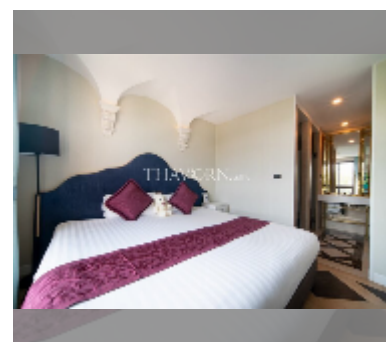

Condo for sale 1 bedroom 35.04 m² in Espana Condo Resort Pattaya, Pattaya

฿ 2,549,000

UNIT PARAMETERS:

UID	FS-241333
quota	foreign quota
type	1 bedroom
size	35.04m²
floor	7
view	city view

PROJECT PARAMETERS:

district	Jomtien
buildings	7
floors	8
built in	2018
maintenance	฿ 18,922/year

FACILITIES:

General information: resort, underground

parking, open parking, covered parking.

Swimming pool: swimming pool, kids pool.

Chill zone: chill zone.

Health zone: gym, sauna.

Other: lobby, kids playgarden, CCTV,
security, minimart.