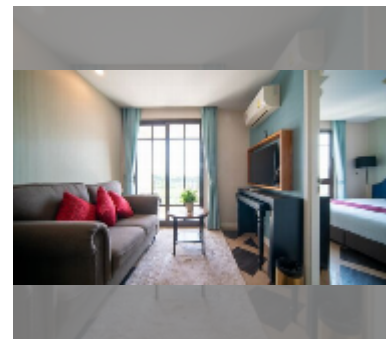

Condo for sale 1 bedroom 35.04 m² in Espana Condo Resort Pattaya, Pattaya

฿ 2,549,000

UNIT PARAMETERS:

UID	FS-241333
quota	foreign quota
type	1 bedroom
size	35.04m ²
floor	7
view	city view

PROJECT PARAMETERS:

district	Jomtien
buildings	7
floors	8
built in	2018
maintenance	฿ 18,922/year

FACILITIES:

General information: resort, underground parking, open parking, covered parking.
Swimming pool: swimming pool, kids pool.
Chill zone: chill zone.
Health zone: gym, sauna.
Other: lobby, kids playgarden, CCTV, security, minimart.