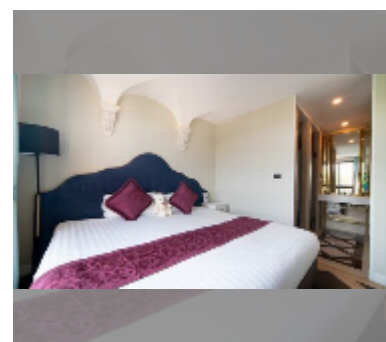

Condo for sale 1 bedroom 35.04 m² in Espana Condo Resort Pattaya, Pattaya

฿ 2,549,000

UNIT PARAMETERS:

UID	FS-241333
quota	foreign quota
type	1 bedroom
size	35.04m ²
floor	7
view	city view

PROJECT PARAMETERS:

district	Jomtien
buildings	7
floors	8
built in	2018
maintenance	฿ 18,922/year

FACILITIES:

General information: resort, underground parking, open parking, covered parking.
Swimming pool: swimming pool, kids pool.
Chill zone: chill zone.
Health zone: gym, sauna.
Other: lobby, kids playgarden, CCTV, security, minimart.