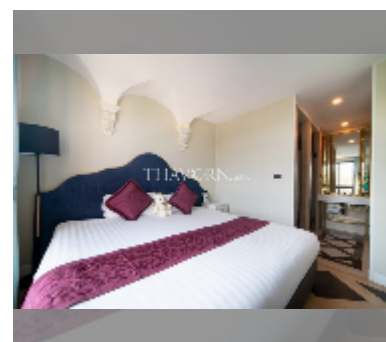

Condo for sale 1 bedroom 35.04 m² in Espana Condo Resort Pattaya, Pattaya

฿ 2,549,000

UNIT PARAMETERS:

UID	FS-241333
quota	foreign quota
type	1 bedroom
size	35.04m²
floor	7
view	city view

PROJECT PARAMETERS:

district	Jomtien
buildings	7
floors	8
built in	2018
maintenance	฿ 18,922/year

FACILITIES:

General information: resort, underground parking, open parking, covered parking.

Swimming pool: swimming pool, kids pool.

Chill zone: chill zone.

Health zone: gym, sauna.

Other: lobby, kids playgarden, CCTV, security, minimart.