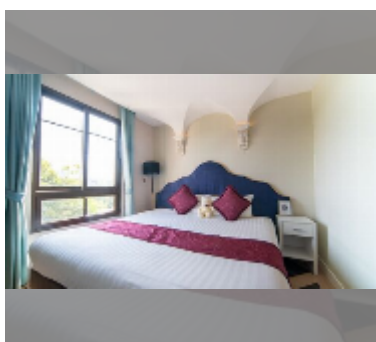

Condo for sale 1 bedroom 35.04 m² in Espana Condo Resort Pattaya, Pattaya

฿ 2,549,000

UNIT PARAMETERS:

UID	FS-241333
quota	foreign quota
type	1 bedroom
size	35.04m ²
floor	7
view	city view

PROJECT PARAMETERS:

district	Jomtien
buildings	7
floors	8
built in	2018
maintenance	฿ 18,922/year

FACILITIES:

General information: resort, underground parking, open parking, covered parking.
Swimming pool: swimming pool, kids pool.
Chill zone: chill zone.
Health zone: gym, sauna.
Other: lobby, kids playgarden, CCTV, security, minimart.