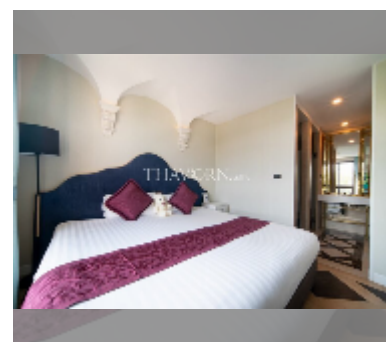

Condo for sale 1 bedroom 35.04 m² in Espana Condo Resort Pattaya, Pattaya

฿ 2,549,000

UNIT PARAMETERS:

UID	FS-241332
quota	foreign quota
type	1 bedroom
size	35.04m²
floor	7
view	city view

PROJECT PARAMETERS:

district	Jomtien
buildings	7
floors	8
built in	2018
maintenance	฿ 18,922/year

FACILITIES:

General information: resort, underground parking, open parking, covered parking.

Swimming pool: swimming pool, kids pool.

Chill zone: chill zone.

Health zone: gym, sauna.

Other: lobby, kids playgarden, CCTV, security, minimart.