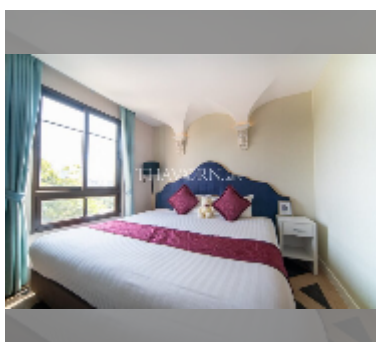

Condo for sale 1 bedroom 35.04 m² in Espana Condo Resort Pattaya, Pattaya

฿ 2,549,000

UNIT PARAMETERS:

UID	FS-241332
quota	foreign quota
type	1 bedroom
size	35.04m²
floor	7
view	city view

PROJECT PARAMETERS:

district	Jomtien
buildings	7
floors	8
built in	2018
maintenance	฿ 18,922/year

FACILITIES:

General information: resort, underground parking, open parking, covered parking.
Swimming pool: swimming pool, kids pool.
Chill zone: chill zone.
Health zone: gym, sauna.
Other: lobby, kids playgarden, CCTV, security, minimart.