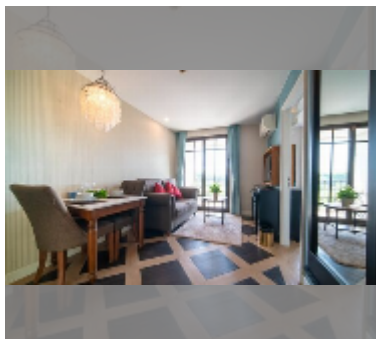

Condo for sale 1 bedroom 35.04 m² in Espana Condo Resort Pattaya, Pattaya

฿ 2,549,000

UNIT PARAMETERS:

UID	FS-241332
quota	foreign quota
type	1 bedroom
size	35.04m²
floor	7
view	city view

PROJECT PARAMETERS:

district	Jomtien
buildings	7
floors	8
built in	2018
maintenance	฿ 18,922/year

FACILITIES:

General information: resort, underground parking, open parking, covered parking.

Swimming pool: swimming pool, kids pool.

Chill zone: chill zone.

Health zone: gym, sauna.

Other: lobby, kids playgarden, CCTV, security, minimart.