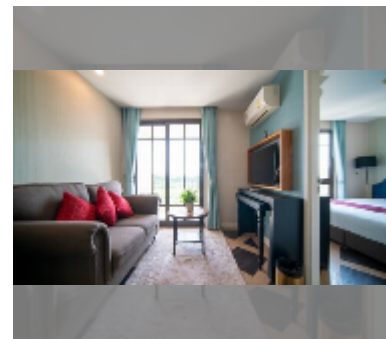

Condo for sale 1 bedroom 35.04 m² in Espana Condo Resort Pattaya, Pattaya

฿ 2,549,000

UNIT PARAMETERS:

UID	FS-241332
quota	foreign quota
type	1 bedroom
size	35.04m²
floor	7
view	city view

PROJECT PARAMETERS:

district	Jomtien
buildings	7
floors	8
built in	2018
maintenance	฿ 18,922/year

FACILITIES:

General information: resort, underground parking, open parking, covered parking.

Swimming pool: swimming pool, kids pool.

Chill zone: chill zone.

Health zone: gym, sauna.

Other: lobby, kids playgarden, CCTV, security, minimart.