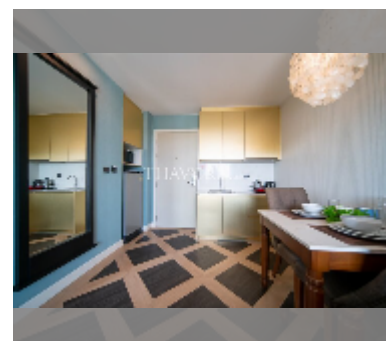

Condo for sale 1 bedroom 35.04 m² in Espana Condo Resort Pattaya, Pattaya

฿ 2,549,000

UNIT PARAMETERS:

UID	FS-241332
quota	foreign quota
type	1 bedroom
size	35.04m²
floor	7
view	city view

PROJECT PARAMETERS:

district	Jomtien
buildings	7
floors	8
built in	2018
maintenance	฿ 18,922/year

FACILITIES:

General information: resort, underground parking, open parking, covered parking.
Swimming pool: swimming pool, kids pool.
Chill zone: chill zone.
Health zone: gym, sauna.
Other: lobby, kids playgarden, CCTV, security, minimart.