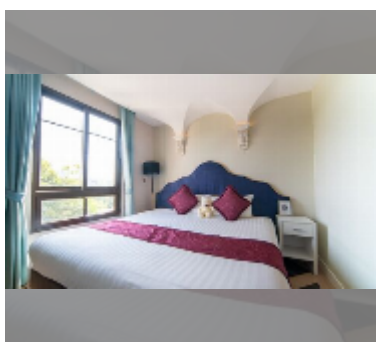

Condo for sale 1 bedroom 35.04 m² in Espana Condo Resort Pattaya, Pattaya

฿ 2,549,000

UNIT PARAMETERS:

UID	FS-241332
quota	foreign quota
type	1 bedroom
size	35.04m²
floor	7
view	city view

PROJECT PARAMETERS:

district	Jomtien
buildings	7
floors	8
built in	2018
maintenance	฿ 18,922/year

FACILITIES:

General information: resort, underground parking, open parking, covered parking.

Swimming pool: swimming pool, kids pool.

Chill zone: chill zone.

Health zone: gym, sauna.

Other: lobby, kids playgarden, CCTV, security, minimart.