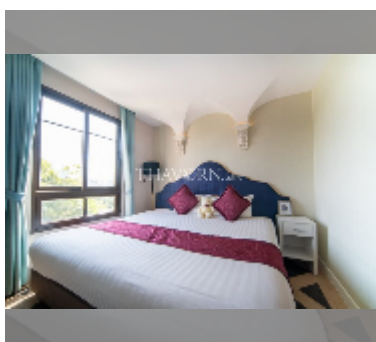

Condo for sale 1 bedroom 35.04 m² in Espana Condo Resort Pattaya, Pattaya

฿ 2,549,000

UNIT PARAMETERS:

UID	FS-241332
quota	foreign quota
type	1 bedroom
size	35.04m²
floor	7
view	city view

PROJECT PARAMETERS:

district	Jomtien
buildings	7
floors	8
built in	2018
maintenance	฿ 18,922/year

FACILITIES:

General information: resort, underground parking, open parking, covered parking.

Swimming pool: swimming pool, kids pool.

Chill zone: chill zone.

Health zone: gym, sauna.

Other: lobby, kids playgarden, CCTV, security, minimart.