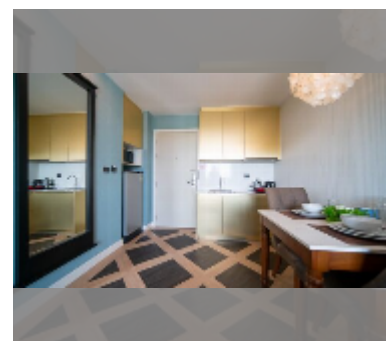

Condo for sale 1 bedroom 35.04 m² in Espana Condo Resort Pattaya, Pattaya

฿ 2,549,000

UNIT PARAMETERS:

UID	FS-241332
quota	foreign quota
type	1 bedroom
size	35.04m²
floor	7
view	city view

PROJECT PARAMETERS:

district	Jomtien
buildings	7
floors	8
built in	2018
maintenance	฿ 18,922/year

FACILITIES:

General information: resort, underground parking, open parking, covered parking.

Swimming pool: swimming pool, kids pool.

Chill zone: chill zone.

Health zone: gym, sauna.

Other: lobby, kids playgarden, CCTV, security, minimart.