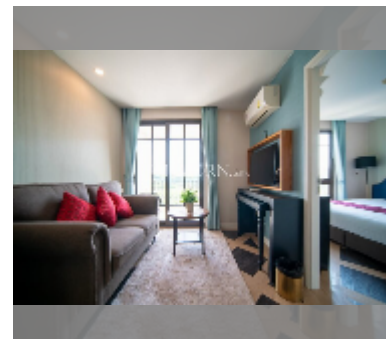

Condo for sale 1 bedroom 35.04 m² in Espana Condo Resort Pattaya, Pattaya

฿ 2,549,000

UNIT PARAMETERS:

UID	FS-241332
quota	foreign quota
type	1 bedroom
size	35.04m²
floor	7
view	city view

PROJECT PARAMETERS:

district	Jomtien
buildings	7
floors	8
built in	2018
maintenance	฿ 18,922/year

FACILITIES:

General information: resort, underground parking, open parking, covered parking.
Swimming pool: swimming pool, kids pool.
Chill zone: chill zone.
Health zone: gym, sauna.
Other: lobby, kids playgarden, CCTV, security, minimart.