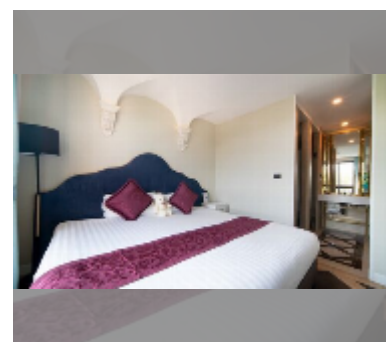

Condo for sale 1 bedroom 35.04 m² in Espana Condo Resort Pattaya, Pattaya

฿ 2,549,000

UNIT PARAMETERS:

UID	FS-241332
quota	foreign quota
type	1 bedroom
size	35.04m²
floor	7
view	city view

PROJECT PARAMETERS:

district	Jomtien
buildings	7
floors	8
built in	2018
maintenance	฿ 18,922/year

FACILITIES:

General information: resort, underground parking, open parking, covered parking.

Swimming pool: swimming pool, kids pool.

Chill zone: chill zone.

Health zone: gym, sauna.

Other: lobby, kids playgarden, CCTV, security, minimart.