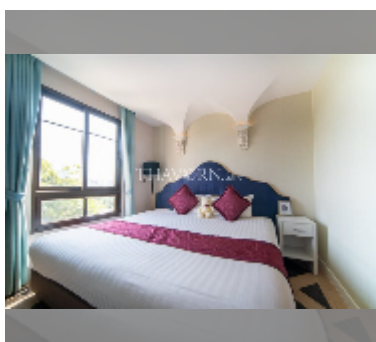

Condo for sale 1 bedroom 35.04 m² in Espana Condo Resort Pattaya, Pattaya

฿ 2,549,000

UNIT PARAMETERS:

| | |
|-------|---------------------|
| UID | FS-241332 |
| quota | foreign quota |
| type | 1 bedroom |
| size | 35.04m ² |
| floor | 7 |
| view | city view |

PROJECT PARAMETERS:

| | |
|-------------|---------------|
| district | Jomtien |
| buildings | 7 |
| floors | 8 |
| built in | 2018 |
| maintenance | ฿ 18,922/year |

FACILITIES:

General information: resort, underground parking, open parking, covered parking.
Swimming pool: swimming pool, kids pool.
Chill zone: chill zone.
Health zone: gym, sauna.
Other: lobby, kids playgarden, CCTV, security, minimart.