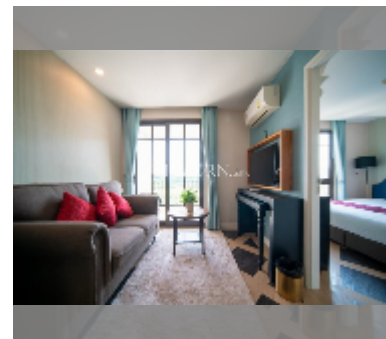

Condo for sale 1 bedroom 35.04 m² in Espana Condo Resort Pattaya, Pattaya

฿ 2,549,000

UNIT PARAMETERS:

| | |
|-------|---------------------|
| UID | FS-241332 |
| quota | foreign quota |
| type | 1 bedroom |
| size | 35.04m ² |
| floor | 7 |
| view | city view |

PROJECT PARAMETERS:

| | |
|-------------|---------------|
| district | Jomtien |
| buildings | 7 |
| floors | 8 |
| built in | 2018 |
| maintenance | ฿ 18,922/year |

FACILITIES:

General information: resort, underground parking, open parking, covered parking.
Swimming pool: swimming pool, kids pool.
Chill zone: chill zone.
Health zone: gym, sauna.
Other: lobby, kids playgarden, CCTV, security, minimart.