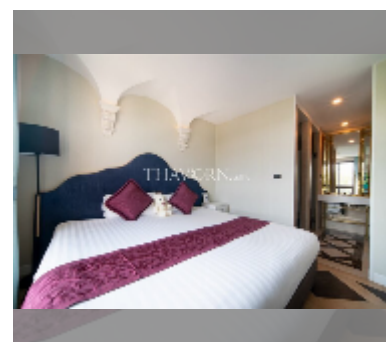

Condo for sale 1 bedroom 35.04 m² in Espana Condo Resort Pattaya, Pattaya

฿ 2,549,000

UNIT PARAMETERS:

UID	FS-241332
quota	foreign quota
type	1 bedroom
size	35.04m²
floor	7
view	city view

PROJECT PARAMETERS:

district	Jomtien
buildings	7
floors	8
built in	2018
maintenance	฿ 18,922/year

FACILITIES:

General information: resort, underground parking, open parking, covered parking.
Swimming pool: swimming pool, kids pool.
Chill zone: chill zone.
Health zone: gym, sauna.
Other: lobby, kids playgarden, CCTV, security, minimart.