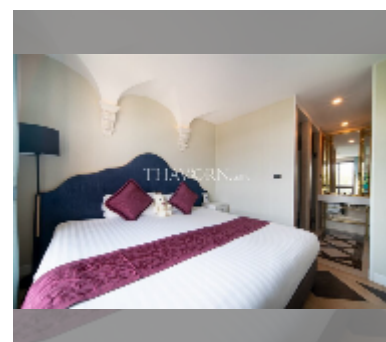

Condo for sale 1 bedroom 35.04 m² in Espana Condo Resort Pattaya, Pattaya

฿ 2,549,000

UNIT PARAMETERS:

| | |
|-------|---------------------|
| UID | FS-241332 |
| quota | foreign quota |
| type | 1 bedroom |
| size | 35.04m ² |
| floor | 7 |
| view | city view |

PROJECT PARAMETERS:

| | |
|-------------|---------------|
| district | Jomtien |
| buildings | 7 |
| floors | 8 |
| built in | 2018 |
| maintenance | ฿ 18,922/year |

FACILITIES:

General information: resort, underground parking, open parking, covered parking.
Swimming pool: swimming pool, kids pool.
Chill zone: chill zone.
Health zone: gym, sauna.
Other: lobby, kids playgarden, CCTV, security, minimart.