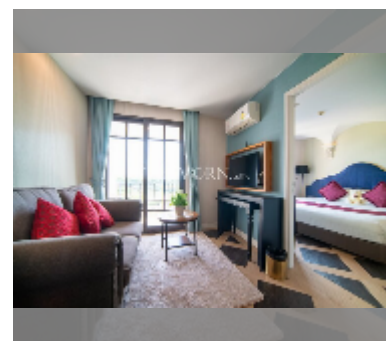

Condo for sale 1 bedroom 34.37 m² in Espana Condo Resort Pattaya, Pattaya

฿ 2,549,000

UNIT PARAMETERS:

UID	FS-241331
quota	foreign quota
type	1 bedroom
size	34.37m²
floor	7
view	garden view

PROJECT PARAMETERS:

district	Jomtien
buildings	7
floors	8
built in	2018
maintenance	฿ 18,560/year

FACILITIES:

General information: resort, underground parking, open parking, covered parking.

Swimming pool: swimming pool, kids pool.

Chill zone: chill zone.

Health zone: gym, sauna.

Other: lobby, kids playgarden, CCTV, security, minimart.