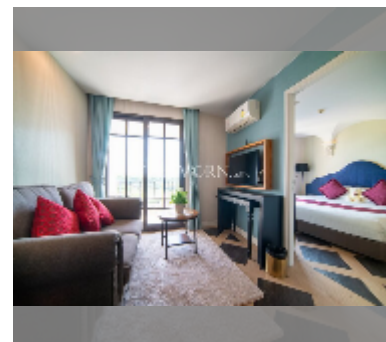

Condo for sale 1 bedroom 34.37 m² in Espana Condo Resort Pattaya, Pattaya

฿ 2,549,000

UNIT PARAMETERS:

UID	FS-241331
quota	foreign quota
type	1 bedroom
size	34.37m²
floor	7
view	garden view

PROJECT PARAMETERS:

district	Jomtien
buildings	7
floors	8
built in	2018
maintenance	฿ 18,560/year

FACILITIES:

General information: resort, underground parking, open parking, covered parking.
Swimming pool: swimming pool, kids pool.
Chill zone: chill zone.
Health zone: gym, sauna.
Other: lobby, kids playgarden, CCTV, security, minimart.