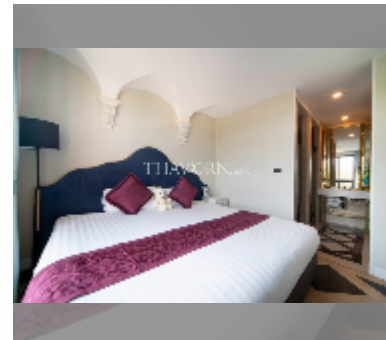

Condo for sale 1 bedroom 34.37 m² in Espana Condo Resort Pattaya, Pattaya

฿ 2,549,000

UNIT PARAMETERS:

| | |
|-------|---------------------|
| UID | FS-241331 |
| quota | foreign quota |
| type | 1 bedroom |
| size | 34.37m ² |
| floor | 7 |
| view | garden view |

PROJECT PARAMETERS:

| | |
|-------------|---------------|
| district | Jomtien |
| buildings | 7 |
| floors | 8 |
| built in | 2018 |
| maintenance | ฿ 18,560/year |

FACILITIES:

General information: resort, underground parking, open parking, covered parking.
Swimming pool: swimming pool, kids pool.
Chill zone: chill zone.
Health zone: gym, sauna.
Other: lobby, kids playgarden, CCTV, security, minimart.