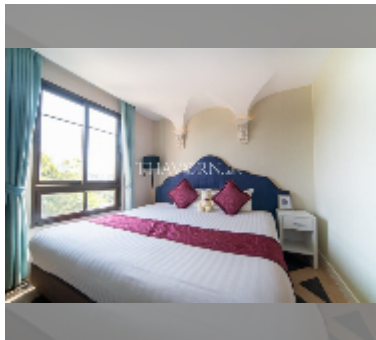

Condo for sale 1 bedroom 34.37 m² in Espana Condo Resort Pattaya, Pattaya

฿ 2,549,000

UNIT PARAMETERS:

| | |
|-------|---------------------|
| UID | FS-241331 |
| quota | foreign quota |
| type | 1 bedroom |
| size | 34.37m ² |
| floor | 7 |
| view | garden view |

PROJECT PARAMETERS:

| | |
|-------------|---------------|
| district | Jomtien |
| buildings | 7 |
| floors | 8 |
| built in | 2018 |
| maintenance | ฿ 18,560/year |

FACILITIES:

General information: resort, underground parking, open parking, covered parking.
Swimming pool: swimming pool, kids pool.
Chill zone: chill zone.
Health zone: gym, sauna.
Other: lobby, kids playgarden, CCTV, security, minimart.