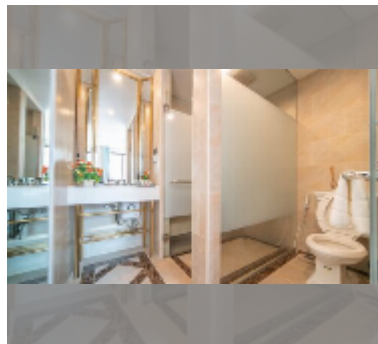

Condo for sale 1 bedroom 34.37 m² in Espana Condo Resort Pattaya, Pattaya

฿ 2,549,000

UNIT PARAMETERS:

UID	FS-241331
quota	foreign quota
type	1 bedroom
size	34.37m²
floor	7
view	garden view

PROJECT PARAMETERS:

district	Jomtien
buildings	7
floors	8
built in	2018
maintenance	฿ 18,560/year

FACILITIES:

General information: resort, underground parking, open parking, covered parking.

Swimming pool: swimming pool, kids pool.

Chill zone: chill zone.

Health zone: gym, sauna.

Other: lobby, kids playgarden, CCTV, security, minimart.