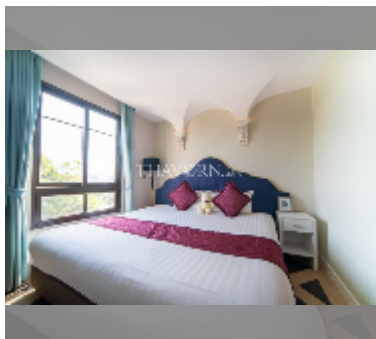

Condo for sale 1 bedroom 34.37 m² in Espana Condo Resort Pattaya, Pattaya

฿ 2,549,000

UNIT PARAMETERS:

UID	FS-241331
quota	foreign quota
type	1 bedroom
size	34.37m²
floor	7
view	garden view

PROJECT PARAMETERS:

district	Jomtien
buildings	7
floors	8
built in	2018
maintenance	฿ 18,560/year

FACILITIES:

General information: resort, underground parking, open parking, covered parking.

Swimming pool: swimming pool, kids pool.

Chill zone: chill zone.

Health zone: gym, sauna.

Other: lobby, kids playgarden, CCTV, security, minimart.