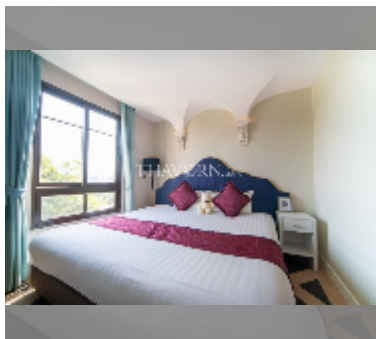

Condo for sale 1 bedroom 34.37 m² in Espana Condo Resort Pattaya, Pattaya

฿ 2,549,000

UNIT PARAMETERS:

UID	FS-241331
quota	foreign quota
type	1 bedroom
size	34.37m ²
floor	7
view	garden view

PROJECT PARAMETERS:

district	Jomtien
buildings	7
floors	8
built in	2018
maintenance	฿ 18,560/year

FACILITIES:

General information: resort, underground parking, open parking, covered parking.
Swimming pool: swimming pool, kids pool.
Chill zone: chill zone.
Health zone: gym, sauna.
Other: lobby, kids playgarden, CCTV, security, minimart.