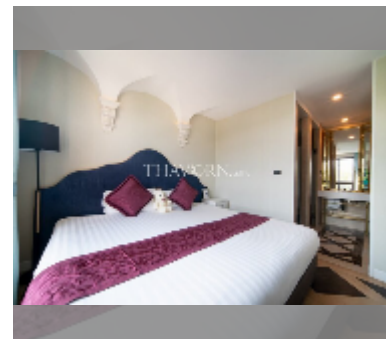

Condo for sale 1 bedroom 34.37 m² in Espana Condo Resort Pattaya, Pattaya

฿ 2,549,000

UNIT PARAMETERS:

UID	FS-241331
quota	foreign quota
type	1 bedroom
size	34.37m ²
floor	7
view	garden view

PROJECT PARAMETERS:

district	Jomtien
buildings	7
floors	8
built in	2018
maintenance	฿ 18,560/year

FACILITIES:

General information: resort, underground parking, open parking, covered parking.
Swimming pool: swimming pool, kids pool.
Chill zone: chill zone.
Health zone: gym, sauna.
Other: lobby, kids playgarden, CCTV, security, minimart.