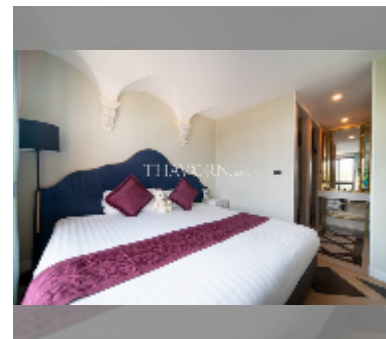

Condo for sale 1 bedroom 34.37 m² in Espana Condo Resort Pattaya, Pattaya

฿ 2,549,000

UNIT PARAMETERS:

UID	FS-241331
quota	foreign quota
type	1 bedroom
size	34.37m²
floor	7
view	garden view

PROJECT PARAMETERS:

district	Jomtien
buildings	7
floors	8
built in	2018
maintenance	฿ 18,560/year

FACILITIES:

General information: resort, underground parking, open parking, covered parking.

Swimming pool: swimming pool, kids pool.

Chill zone: chill zone.

Health zone: gym, sauna.

Other: lobby, kids playgarden, CCTV, security, minimart.