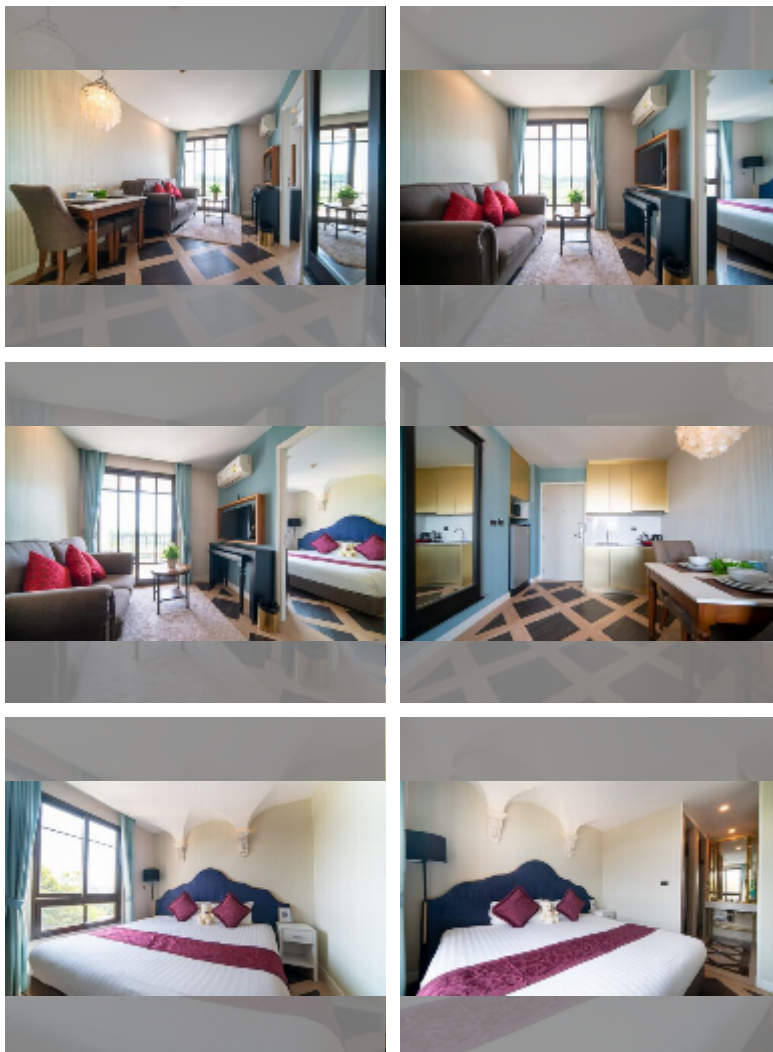

Condo for sale 1 bedroom 35.03 m² in Espana Condo Resort Pattaya, Pattaya

฿ 2,549,000

UNIT PARAMETERS:

UID	FS-241330
quota	foreign quota
type	1 bedroom
size	35.03m²
floor	7
view	garden view

PROJECT PARAMETERS:

district	Jomtien
buildings	7
floors	8
built in	2018
maintenance	฿ 18,916/year

FACILITIES:

General information: resort, underground parking, open parking, covered parking.

Swimming pool: swimming pool, kids pool.

Chill zone: chill zone.

Health zone: gym, sauna.

Other: lobby, kids playgarden, CCTV, security, minimart.