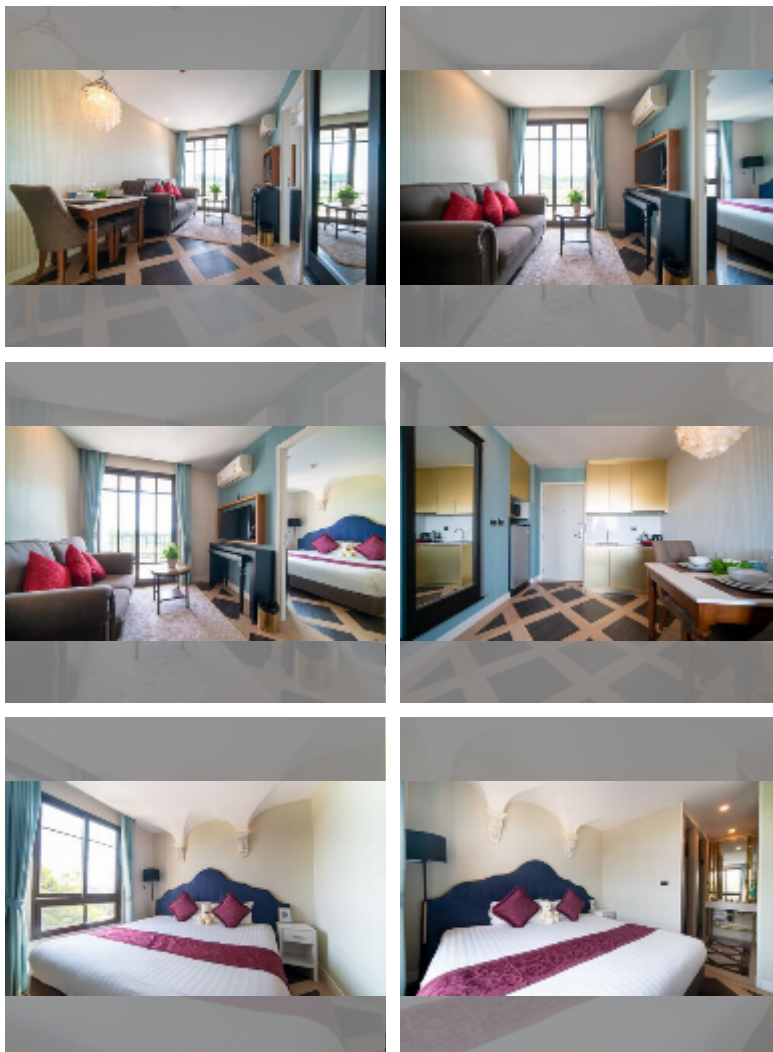

Condo for sale 1 bedroom 35.03 m² in Espana Condo Resort Pattaya, Pattaya

฿ 2,549,000

UNIT PARAMETERS:

UID	FS-241330
quota	foreign quota
type	1 bedroom
size	35.03m²
floor	7
view	garden view

PROJECT PARAMETERS:

district	Jomtien
buildings	7
floors	8
built in	2018
maintenance	฿ 18,916/year

FACILITIES:

General information: resort, underground parking, open parking, covered parking.
Swimming pool: swimming pool, kids pool.
Chill zone: chill zone.
Health zone: gym, sauna.
Other: lobby, kids playgarden, CCTV, security, minimart.