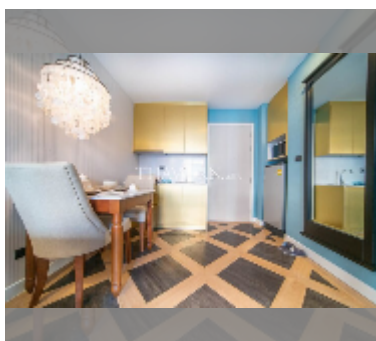

Condo for sale 1 bedroom 35.76 m² in Espana Condo Resort Pattaya, Pattaya

฿ 2,549,000

UNIT PARAMETERS:

UID	FS-241329
quota	foreign quota
type	1 bedroom
size	35.76m²
floor	6
view	garden view

PROJECT PARAMETERS:

district	Jomtien
buildings	7
floors	8
built in	2018
maintenance	฿ 19,310/year

FACILITIES:

General information: resort, underground parking, open parking, covered parking.

Swimming pool: swimming pool, kids pool.

Chill zone: chill zone.

Health zone: gym, sauna.

Other: lobby, kids playgarden, CCTV, security, minimart.