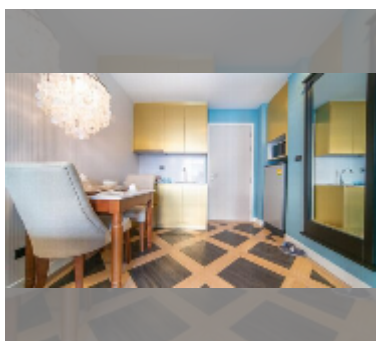

Condo for sale 1 bedroom 35.76 m² in Espana Condo Resort Pattaya, Pattaya

฿ 2,549,000

UNIT PARAMETERS:

UID	FS-241329
quota	foreign quota
type	1 bedroom
size	35.76m²
floor	6
view	garden view

PROJECT PARAMETERS:

district	Jomtien
buildings	7
floors	8
built in	2018
maintenance	฿ 19,310/year

FACILITIES:

General information: resort, underground parking, open parking, covered parking.

Swimming pool: swimming pool, kids pool.

Chill zone: chill zone.

Health zone: gym, sauna.

Other: lobby, kids playgarden, CCTV, security, minimart.