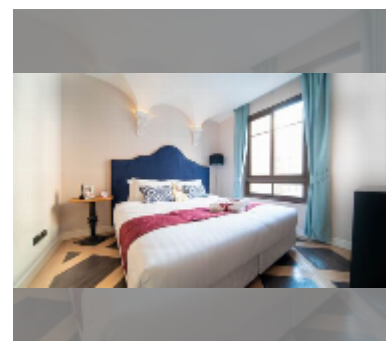

Condo for sale 1 bedroom 35.76 m² in Espana Condo Resort Pattaya, Pattaya

฿ 2,549,000

UNIT PARAMETERS:

UID	FS-241329
quota	foreign quota
type	1 bedroom
size	35.76m²
floor	6
view	garden view

PROJECT PARAMETERS:

district	Jomtien
buildings	7
floors	8
built in	2018
maintenance	฿ 19,310/year

FACILITIES:

General information: resort, underground parking, open parking, covered parking.

Swimming pool: swimming pool, kids pool.

Chill zone: chill zone.

Health zone: gym, sauna.

Other: lobby, kids playgarden, CCTV, security, minimart.