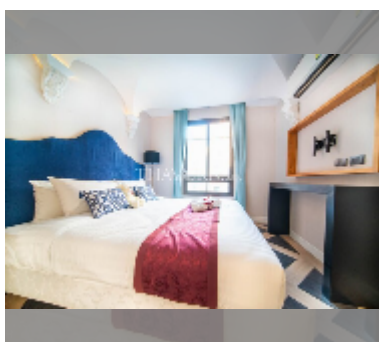

## Condo for sale 1 bedroom 35.76 m<sup>2</sup> in Espana Condo Resort Pattaya, Pattaya

**฿ 2,549,000**

**UNIT PARAMETERS:**

UID	FS-241329
quota	foreign quota
type	1 bedroom
size	35.76m <sup>2</sup>
floor	6
view	garden view

**PROJECT PARAMETERS:**

district	Jomtien
buildings	7
floors	8
built in	2018
maintenance	฿ 19,310/year

**FACILITIES:**

**General information:** resort, underground parking, open parking, covered parking.  
**Swimming pool:** swimming pool, kids pool.  
**Chill zone:** chill zone.  
**Health zone:** gym, sauna.  
**Other:** lobby, kids playgarden, CCTV, security, minimart.