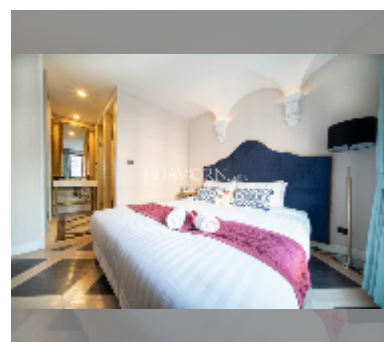

## Condo for sale 1 bedroom 35.76 m<sup>2</sup> in Espana Condo Resort Pattaya, Pattaya

**฿ 2,549,000**

**UNIT PARAMETERS:**

UID	FS-241329
quota	foreign quota
type	1 bedroom
size	35.76m <sup>2</sup>
floor	6
view	garden view

**PROJECT PARAMETERS:**

district	Jomtien
buildings	7
floors	8
built in	2018
maintenance	฿ 19,310/year

**FACILITIES:**

**General information:** resort, underground parking, open parking, covered parking.  
**Swimming pool:** swimming pool, kids pool.  
**Chill zone:** chill zone.  
**Health zone:** gym, sauna.  
**Other:** lobby, kids playgarden, CCTV, security, minimart.