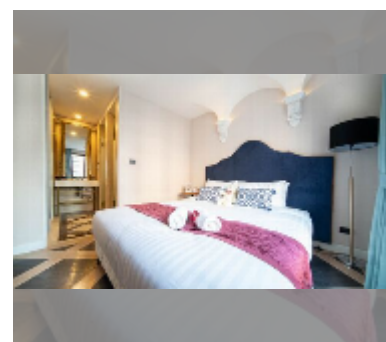

Condo for sale 1 bedroom 35.76 m² in Espana Condo Resort Pattaya, Pattaya

฿ 2,549,000

UNIT PARAMETERS:

UID	FS-241329
quota	foreign quota
type	1 bedroom
size	35.76m²
floor	6
view	garden view

PROJECT PARAMETERS:

district	Jomtien
buildings	7
floors	8
built in	2018
maintenance	฿ 19,310/year

FACILITIES:

General information: resort, underground parking, open parking, covered parking.

Swimming pool: swimming pool, kids pool.

Chill zone: chill zone.

Health zone: gym, sauna.

Other: lobby, kids playgarden, CCTV, security, minimart.