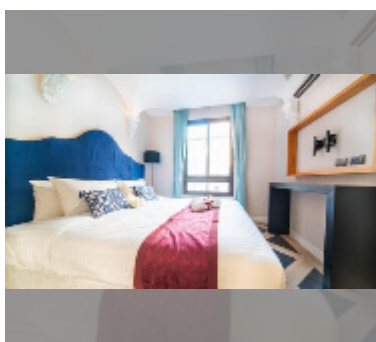

Condo for sale 1 bedroom 35.76 m² in Espana Condo Resort Pattaya, Pattaya

฿ 2,549,000

UNIT PARAMETERS:

UID	FS-241329
quota	foreign quota
type	1 bedroom
size	35.76m²
floor	6
view	garden view

PROJECT PARAMETERS:

district	Jomtien
buildings	7
floors	8
built in	2018
maintenance	฿ 19,310/year

FACILITIES:

General information: resort, underground parking, open parking, covered parking.

Swimming pool: swimming pool, kids pool.

Chill zone: chill zone.

Health zone: gym, sauna.

Other: lobby, kids playgarden, CCTV, security, minimart.