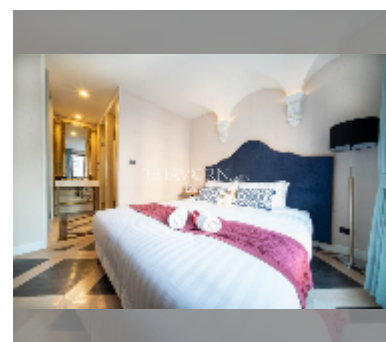

Condo for sale 1 bedroom 35.76 m² in Espana Condo Resort Pattaya, Pattaya

฿ 2,549,000

UNIT PARAMETERS:

UID	FS-241329
quota	foreign quota
type	1 bedroom
size	35.76m²
floor	6
view	garden view

PROJECT PARAMETERS:

district	Jomtien
buildings	7
floors	8
built in	2018
maintenance	฿ 19,310/year

FACILITIES:

General information: resort, underground parking, open parking, covered parking.

Swimming pool: swimming pool, kids pool.

Chill zone: chill zone.

Health zone: gym, sauna.

Other: lobby, kids playgarden, CCTV, security, minimart.