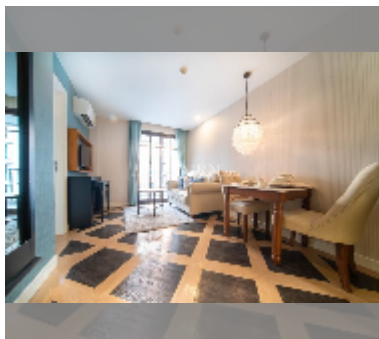

Condo for sale 1 bedroom 35.76 m² in Espana Condo Resort Pattaya, Pattaya

฿ 2,549,000

UNIT PARAMETERS:

UID	FS-241329
quota	foreign quota
type	1 bedroom
size	35.76m²
floor	6
view	garden view

PROJECT PARAMETERS:

district	Jomtien
buildings	7
floors	8
built in	2018
maintenance	฿ 19,310/year

FACILITIES:

General information: resort, underground parking, open parking, covered parking.
Swimming pool: swimming pool, kids pool.
Chill zone: chill zone.
Health zone: gym, sauna.
Other: lobby, kids playgarden, CCTV, security, minimart.