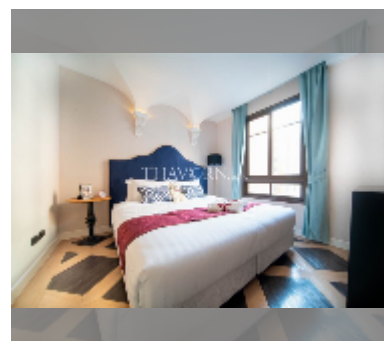

## Condo for sale 1 bedroom 35.76 m<sup>2</sup> in Espana Condo Resort Pattaya, Pattaya

**฿ 2,549,000**

**UNIT PARAMETERS:**

UID	FS-241329
quota	foreign quota
type	1 bedroom
size	35.76m <sup>2</sup>
floor	6
view	garden view

**PROJECT PARAMETERS:**

district	Jomtien
buildings	7
floors	8
built in	2018
maintenance	฿ 19,310/year

**FACILITIES:**

**General information:** resort, underground parking, open parking, covered parking.  
**Swimming pool:** swimming pool, kids pool.  
**Chill zone:** chill zone.  
**Health zone:** gym, sauna.  
**Other:** lobby, kids playgarden, CCTV, security, minimart.