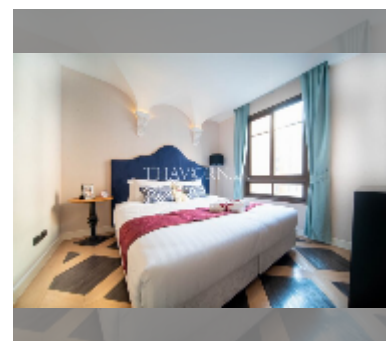

Condo for sale 1 bedroom 35.76 m² in Espana Condo Resort Pattaya, Pattaya

฿ 2,549,000

UNIT PARAMETERS:

UID	FS-241329
quota	foreign quota
type	1 bedroom
size	35.76m²
floor	6
view	garden view

PROJECT PARAMETERS:

district	Jomtien
buildings	7
floors	8
built in	2018
maintenance	฿ 19,310/year

FACILITIES:

General information: resort, underground parking, open parking, covered parking.

Swimming pool: swimming pool, kids pool.

Chill zone: chill zone.

Health zone: gym, sauna.

Other: lobby, kids playgarden, CCTV, security, minimart.