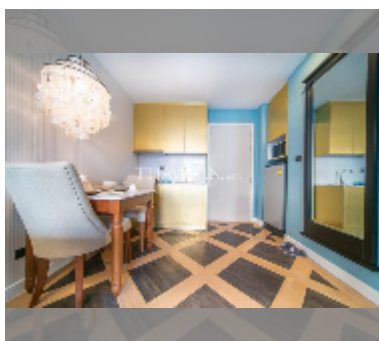

## Condo for sale 1 bedroom 35.76 m<sup>2</sup> in Espana Condo Resort Pattaya, Pattaya

**฿ 2,549,000**

**UNIT PARAMETERS:**

UID	FS-241329
quota	foreign quota
type	1 bedroom
size	35.76m <sup>2</sup>
floor	6
view	garden view

**PROJECT PARAMETERS:**

district	Jomtien
buildings	7
floors	8
built in	2018
maintenance	฿ 19,310/year

**FACILITIES:**

**General information:** resort, underground parking, open parking, covered parking.  
**Swimming pool:** swimming pool, kids pool.  
**Chill zone:** chill zone.  
**Health zone:** gym, sauna.  
**Other:** lobby, kids playgarden, CCTV, security, minimart.