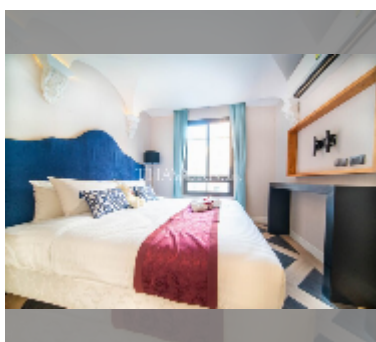

Condo for sale 1 bedroom 35.76 m² in Espana Condo Resort Pattaya, Pattaya

฿ 2,549,000

UNIT PARAMETERS:

UID	FS-241329
quota	foreign quota
type	1 bedroom
size	35.76m²
floor	6
view	garden view

PROJECT PARAMETERS:

district	Jomtien
buildings	7
floors	8
built in	2018
maintenance	฿ 19,310/year

FACILITIES:

General information: resort, underground parking, open parking, covered parking.

Swimming pool: swimming pool, kids pool.

Chill zone: chill zone.

Health zone: gym, sauna.

Other: lobby, kids playgarden, CCTV, security, minimart.