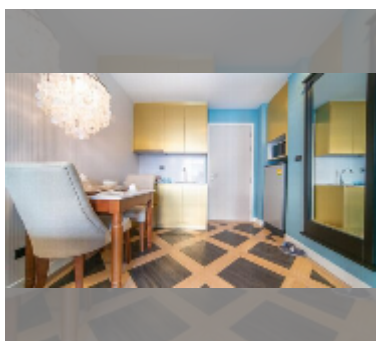

Condo for sale 1 bedroom 34.37 m² in Espana Condo Resort Pattaya, Pattaya

฿ 2,549,000

UNIT PARAMETERS:

UID	FS-241327
quota	foreign quota
type	1 bedroom
size	34.37m²
floor	6
view	garden view

PROJECT PARAMETERS:

district	Jomtien
buildings	7
floors	8
built in	2018
maintenance	฿ 18,560/year

FACILITIES:

General information: resort, underground parking, open parking, covered parking.

Swimming pool: swimming pool, kids pool.

Chill zone: chill zone.

Health zone: gym, sauna.

Other: lobby, kids playgarden, CCTV, security, minimart.