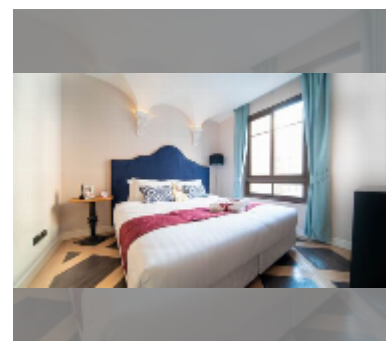

Condo for sale 1 bedroom 34.37 m² in Espana Condo Resort Pattaya, Pattaya

฿ 2,549,000

UNIT PARAMETERS:

UID	FS-241327
quota	foreign quota
type	1 bedroom
size	34.37m²
floor	6
view	garden view

PROJECT PARAMETERS:

district	Jomtien
buildings	7
floors	8
built in	2018
maintenance	฿ 18,560/year

FACILITIES:

General information: resort, underground parking, open parking, covered parking.

Swimming pool: swimming pool, kids pool.

Chill zone: chill zone.

Health zone: gym, sauna.

Other: lobby, kids playgarden, CCTV, security, minimart.