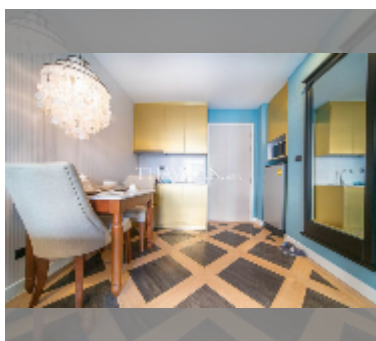

Condo for sale 1 bedroom 34.37 m² in Espana Condo Resort Pattaya, Pattaya

฿ 2,549,000

UNIT PARAMETERS:

UID	FS-241327
quota	foreign quota
type	1 bedroom
size	34.37m²
floor	6
view	garden view

PROJECT PARAMETERS:

district	Jomtien
buildings	7
floors	8
built in	2018
maintenance	฿ 18,560/year

FACILITIES:

General information: resort, underground parking, open parking, covered parking.

Swimming pool: swimming pool, kids pool.

Chill zone: chill zone.

Health zone: gym, sauna.

Other: lobby, kids playgarden, CCTV, security, minimart.