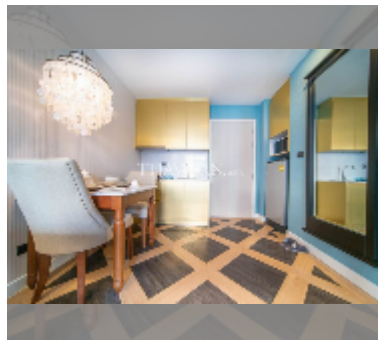

Condo for sale 1 bedroom 34.37 m² in Espana Condo Resort Pattaya, Pattaya

฿ 2,549,000

UNIT PARAMETERS:

UID	FS-241327
quota	foreign quota
type	1 bedroom
size	34.37m²
floor	6
view	garden view

PROJECT PARAMETERS:

district	Jomtien
buildings	7
floors	8
built in	2018
maintenance	฿ 18,560/year

FACILITIES:

General information: resort, underground parking, open parking, covered parking.
Swimming pool: swimming pool, kids pool.
Chill zone: chill zone.
Health zone: gym, sauna.
Other: lobby, kids playgarden, CCTV, security, minimart.