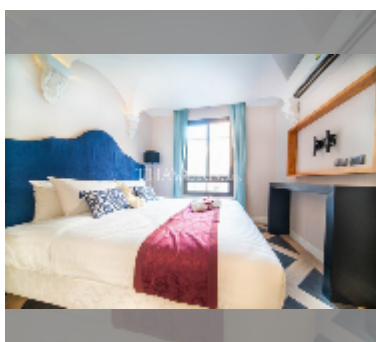

Condo for sale 1 bedroom 34.37 m² in Espana Condo Resort Pattaya, Pattaya

฿ 2,549,000

UNIT PARAMETERS:

UID	FS-241327
quota	foreign quota
type	1 bedroom
size	34.37m²
floor	6
view	garden view

PROJECT PARAMETERS:

district	Jomtien
buildings	7
floors	8
built in	2018
maintenance	฿ 18,560/year

FACILITIES:

General information: resort, underground parking, open parking, covered parking.

Swimming pool: swimming pool, kids pool.

Chill zone: chill zone.

Health zone: gym, sauna.

Other: lobby, kids playgarden, CCTV, security, minimart.