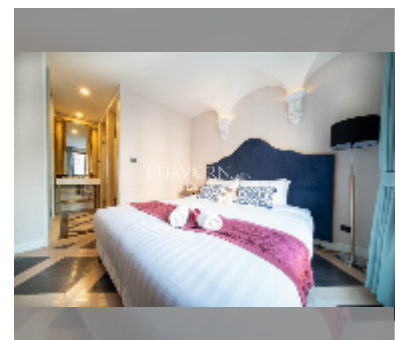

Condo for sale 1 bedroom 34.37 m² in Espana Condo Resort Pattaya, Pattaya

฿ 2,549,000

UNIT PARAMETERS:

UID	FS-241327
quota	foreign quota
type	1 bedroom
size	34.37m²
floor	6
view	garden view

PROJECT PARAMETERS:

district	Jomtien
buildings	7
floors	8
built in	2018
maintenance	฿ 18,560/year

FACILITIES:

General information: resort, underground parking, open parking, covered parking.
Swimming pool: swimming pool, kids pool.
Chill zone: chill zone.
Health zone: gym, sauna.
Other: lobby, kids playgarden, CCTV, security, minimart.