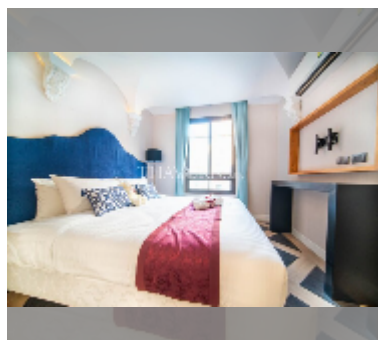

Condo for sale 1 bedroom 34.37 m² in Espana Condo Resort Pattaya, Pattaya

฿ 2,549,000

UNIT PARAMETERS:

UID	FS-241327
quota	foreign quota
type	1 bedroom
size	34.37m²
floor	6
view	garden view

PROJECT PARAMETERS:

district	Jomtien
buildings	7
floors	8
built in	2018
maintenance	฿ 18,560/year

FACILITIES:

General information: resort, underground parking, open parking, covered parking.
Swimming pool: swimming pool, kids pool.
Chill zone: chill zone.
Health zone: gym, sauna.
Other: lobby, kids playgarden, CCTV, security, minimart.