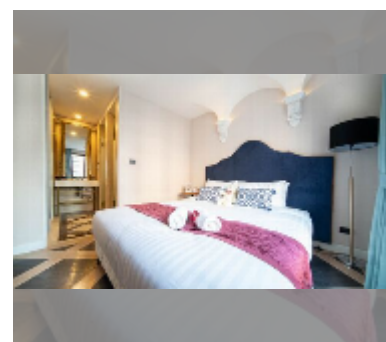

Condo for sale 1 bedroom 34.37 m² in Espana Condo Resort Pattaya, Pattaya

฿ 2,549,000

UNIT PARAMETERS:

UID	FS-241327
quota	foreign quota
type	1 bedroom
size	34.37m²
floor	6
view	garden view

PROJECT PARAMETERS:

district	Jomtien
buildings	7
floors	8
built in	2018
maintenance	฿ 18,560/year

FACILITIES:

General information: resort, underground parking, open parking, covered parking.

Swimming pool: swimming pool, kids pool.

Chill zone: chill zone.

Health zone: gym, sauna.

Other: lobby, kids playgarden, CCTV, security, minimart.