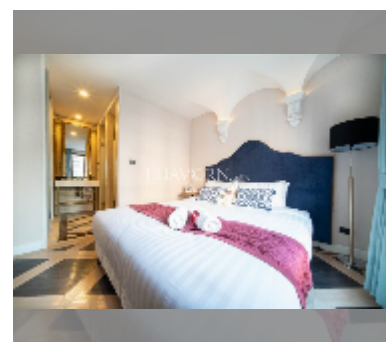

Condo for sale 1 bedroom 34.37 m² in Espana Condo Resort Pattaya, Pattaya

฿ 2,549,000

UNIT PARAMETERS:

UID	FS-241327
quota	foreign quota
type	1 bedroom
size	34.37m²
floor	6
view	garden view

PROJECT PARAMETERS:

district	Jomtien
buildings	7
floors	8
built in	2018
maintenance	฿ 18,560/year

FACILITIES:

General information: resort, underground parking, open parking, covered parking.

Swimming pool: swimming pool, kids pool.

Chill zone: chill zone.

Health zone: gym, sauna.

Other: lobby, kids playgarden, CCTV, security, minimart.