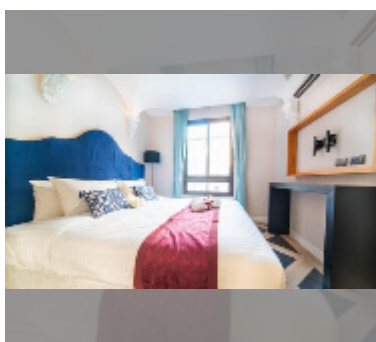

Condo for sale 1 bedroom 34.37 m² in Espana Condo Resort Pattaya, Pattaya

฿ 2,549,000

UNIT PARAMETERS:

UID	FS-241327
quota	foreign quota
type	1 bedroom
size	34.37m²
floor	6
view	garden view

PROJECT PARAMETERS:

district	Jomtien
buildings	7
floors	8
built in	2018
maintenance	฿ 18,560/year

FACILITIES:

General information: resort, underground parking, open parking, covered parking.

Swimming pool: swimming pool, kids pool.

Chill zone: chill zone.

Health zone: gym, sauna.

Other: lobby, kids playgarden, CCTV, security, minimart.