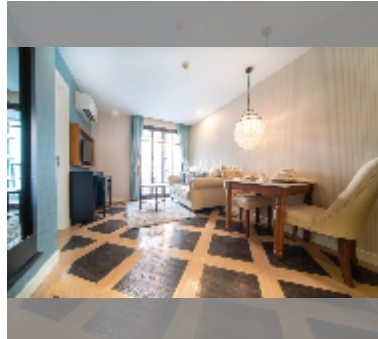

Condo for sale 1 bedroom 34.37 m² in Espana Condo Resort Pattaya, Pattaya

฿ 2,549,000

UNIT PARAMETERS:

UID	FS-241327
quota	foreign quota
type	1 bedroom
size	34.37m²
floor	6
view	garden view

PROJECT PARAMETERS:

district	Jomtien
buildings	7
floors	8
built in	2018
maintenance	฿ 18,560/year

FACILITIES:

General information: resort, underground parking, open parking, covered parking.
Swimming pool: swimming pool, kids pool.
Chill zone: chill zone.
Health zone: gym, sauna.
Other: lobby, kids playgarden, CCTV, security, minimart.