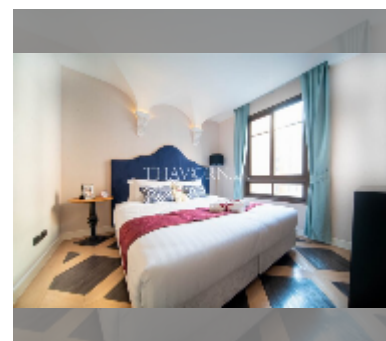

Condo for sale 1 bedroom 34.37 m² in Espana Condo Resort Pattaya, Pattaya

฿ 2,549,000

UNIT PARAMETERS:

UID	FS-241327
quota	foreign quota
type	1 bedroom
size	34.37m²
floor	6
view	garden view

PROJECT PARAMETERS:

district	Jomtien
buildings	7
floors	8
built in	2018
maintenance	฿ 18,560/year

FACILITIES:

General information: resort, underground parking, open parking, covered parking.

Swimming pool: swimming pool, kids pool.

Chill zone: chill zone.

Health zone: gym, sauna.

Other: lobby, kids playgarden, CCTV, security, minimart.