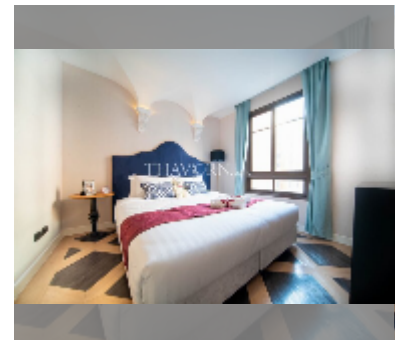

Condo for sale 1 bedroom 34.37 m² in Espana Condo Resort Pattaya, Pattaya

฿ 2,549,000

UNIT PARAMETERS:

UID	FS-241327
quota	foreign quota
type	1 bedroom
size	34.37m²
floor	6
view	garden view

PROJECT PARAMETERS:

district	Jomtien
buildings	7
floors	8
built in	2018
maintenance	฿ 18,560/year

FACILITIES:

General information: resort, underground parking, open parking, covered parking.
Swimming pool: swimming pool, kids pool.
Chill zone: chill zone.
Health zone: gym, sauna.
Other: lobby, kids playgarden, CCTV, security, minimart.