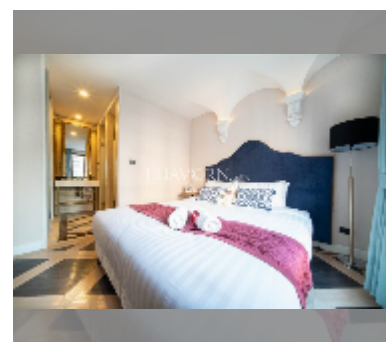

Condo for sale 1 bedroom 35.03 m² in Espana Condo Resort Pattaya, Pattaya

฿ 2,549,000

UNIT PARAMETERS:

UID	FS-241326
quota	foreign quota
type	1 bedroom
size	35.03m²
floor	6
view	garden view

PROJECT PARAMETERS:

district	Jomtien
buildings	7
floors	8
built in	2018
maintenance	฿ 18,916/year

FACILITIES:

General information: resort, underground parking, open parking, covered parking.

Swimming pool: swimming pool, kids pool.

Chill zone: chill zone.

Health zone: gym, sauna.

Other: lobby, kids playgarden, CCTV, security, minimart.