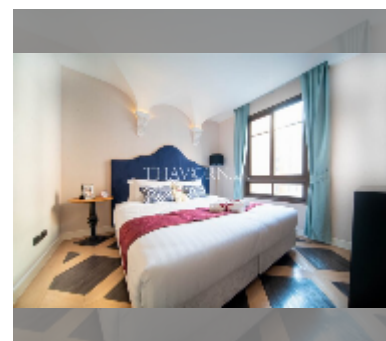

Condo for sale 1 bedroom 35.03 m² in Espana Condo Resort Pattaya, Pattaya

฿ 2,549,000

UNIT PARAMETERS:

UID	FS-241326
quota	foreign quota
type	1 bedroom
size	35.03m²
floor	6
view	garden view

PROJECT PARAMETERS:

district	Jomtien
buildings	7
floors	8
built in	2018
maintenance	฿ 18,916/year

FACILITIES:

General information: resort, underground parking, open parking, covered parking.

Swimming pool: swimming pool, kids pool.

Chill zone: chill zone.

Health zone: gym, sauna.

Other: lobby, kids playgarden, CCTV, security, minimart.