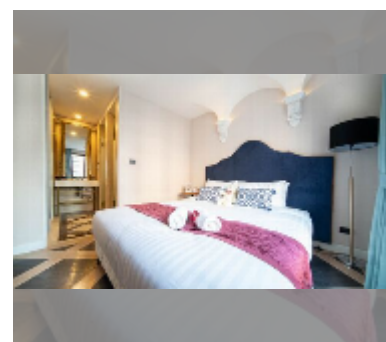

Condo for sale 1 bedroom 35.03 m² in Espana Condo Resort Pattaya, Pattaya

฿ 2,549,000

UNIT PARAMETERS:

UID	FS-241326
quota	foreign quota
type	1 bedroom
size	35.03m²
floor	6
view	garden view

PROJECT PARAMETERS:

district	Jomtien
buildings	7
floors	8
built in	2018
maintenance	฿ 18,916/year

FACILITIES:

General information: resort, underground parking, open parking, covered parking.

Swimming pool: swimming pool, kids pool.

Chill zone: chill zone.

Health zone: gym, sauna.

Other: lobby, kids playgarden, CCTV, security, minimart.