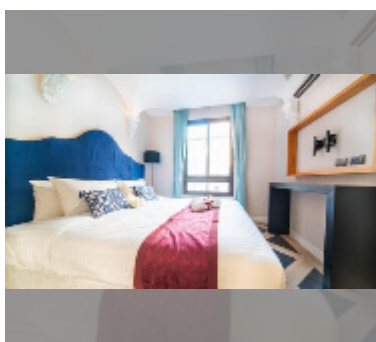

Condo for sale 1 bedroom 35.03 m² in Espana Condo Resort Pattaya, Pattaya

฿ 2,549,000

UNIT PARAMETERS:

UID	FS-241326
quota	foreign quota
type	1 bedroom
size	35.03m²
floor	6
view	garden view

PROJECT PARAMETERS:

district	Jomtien
buildings	7
floors	8
built in	2018
maintenance	฿ 18,916/year

FACILITIES:

General information: resort, underground parking, open parking, covered parking.

Swimming pool: swimming pool, kids pool.

Chill zone: chill zone.

Health zone: gym, sauna.

Other: lobby, kids playgarden, CCTV, security, minimart.