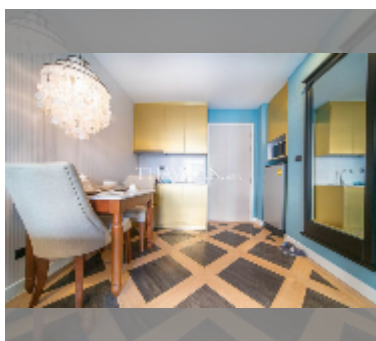

Condo for sale 1 bedroom 35.03 m² in Espana Condo Resort Pattaya, Pattaya

฿ 2,549,000

UNIT PARAMETERS:

UID	FS-241326
quota	foreign quota
type	1 bedroom
size	35.03m²
floor	6
view	garden view

PROJECT PARAMETERS:

district	Jomtien
buildings	7
floors	8
built in	2018
maintenance	฿ 18,916/year

FACILITIES:

General information: resort, underground parking, open parking, covered parking.

Swimming pool: swimming pool, kids pool.

Chill zone: chill zone.

Health zone: gym, sauna.

Other: lobby, kids playgarden, CCTV, security, minimart.