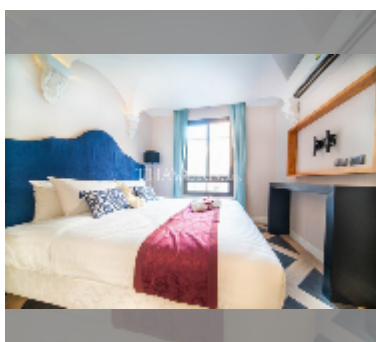

Condo for sale 1 bedroom 35.03 m² in Espana Condo Resort Pattaya, Pattaya

฿ 2,549,000

UNIT PARAMETERS:

UID	FS-241326
quota	foreign quota
type	1 bedroom
size	35.03m²
floor	6
view	garden view

PROJECT PARAMETERS:

district	Jomtien
buildings	7
floors	8
built in	2018
maintenance	฿ 18,916/year

FACILITIES:

General information: resort, underground parking, open parking, covered parking.

Swimming pool: swimming pool, kids pool.

Chill zone: chill zone.

Health zone: gym, sauna.

Other: lobby, kids playgarden, CCTV, security, minimart.