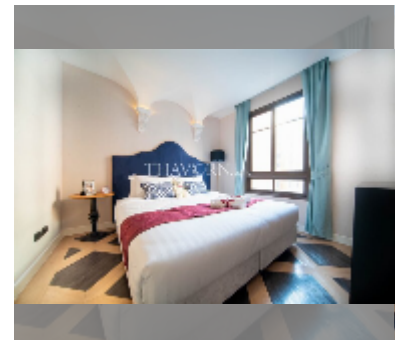

Condo for sale 1 bedroom 35.03 m² in Espana Condo Resort Pattaya, Pattaya

฿ 2,549,000

UNIT PARAMETERS:

UID	FS-241326
quota	foreign quota
type	1 bedroom
size	35.03m²
floor	6
view	garden view

PROJECT PARAMETERS:

district	Jomtien
buildings	7
floors	8
built in	2018
maintenance	฿ 18,916/year

FACILITIES:

General information: resort, underground parking, open parking, covered parking.
Swimming pool: swimming pool, kids pool.
Chill zone: chill zone.
Health zone: gym, sauna.
Other: lobby, kids playgarden, CCTV, security, minimart.