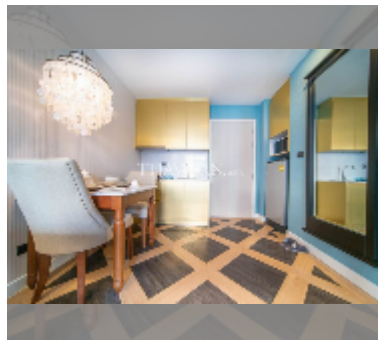

Condo for sale 1 bedroom 35.03 m² in Espana Condo Resort Pattaya, Pattaya

฿ 2,549,000

UNIT PARAMETERS:

UID	FS-241326
quota	foreign quota
type	1 bedroom
size	35.03m²
floor	6
view	garden view

PROJECT PARAMETERS:

district	Jomtien
buildings	7
floors	8
built in	2018
maintenance	฿ 18,916/year

FACILITIES:

General information: resort, underground parking, open parking, covered parking.
Swimming pool: swimming pool, kids pool.
Chill zone: chill zone.
Health zone: gym, sauna.
Other: lobby, kids playgarden, CCTV, security, minimart.