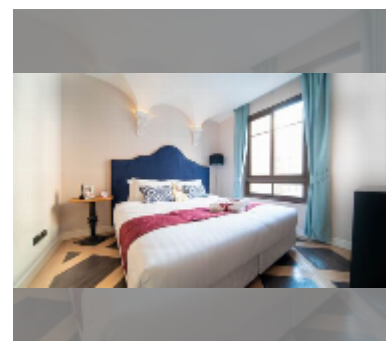

Condo for sale 1 bedroom 35.03 m² in Espana Condo Resort Pattaya, Pattaya

฿ 2,549,000

UNIT PARAMETERS:

UID	FS-241326
quota	foreign quota
type	1 bedroom
size	35.03m²
floor	6
view	garden view

PROJECT PARAMETERS:

district	Jomtien
buildings	7
floors	8
built in	2018
maintenance	฿ 18,916/year

FACILITIES:

General information: resort, underground parking, open parking, covered parking.

Swimming pool: swimming pool, kids pool.

Chill zone: chill zone.

Health zone: gym, sauna.

Other: lobby, kids playgarden, CCTV, security, minimart.