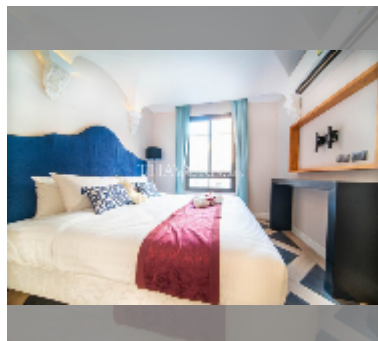

Condo for sale 1 bedroom 35.03 m² in Espana Condo Resort Pattaya, Pattaya

฿ 2,549,000

UNIT PARAMETERS:

UID	FS-241326
quota	foreign quota
type	1 bedroom
size	35.03m²
floor	6
view	garden view

PROJECT PARAMETERS:

district	Jomtien
buildings	7
floors	8
built in	2018
maintenance	฿ 18,916/year

FACILITIES:

General information: resort, underground parking, open parking, covered parking.
Swimming pool: swimming pool, kids pool.
Chill zone: chill zone.
Health zone: gym, sauna.
Other: lobby, kids playgarden, CCTV, security, minimart.