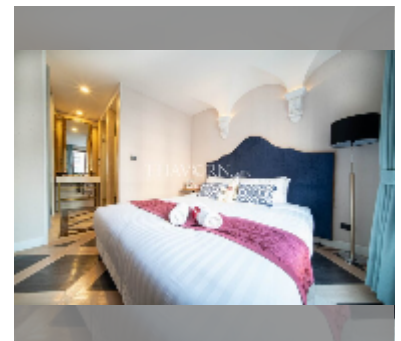

Condo for sale 1 bedroom 35.03 m² in Espana Condo Resort Pattaya, Pattaya

฿ 2,549,000

UNIT PARAMETERS:

UID	FS-241326
quota	foreign quota
type	1 bedroom
size	35.03m²
floor	6
view	garden view

PROJECT PARAMETERS:

district	Jomtien
buildings	7
floors	8
built in	2018
maintenance	฿ 18,916/year

FACILITIES:

General information: resort, underground parking, open parking, covered parking.
Swimming pool: swimming pool, kids pool.
Chill zone: chill zone.
Health zone: gym, sauna.
Other: lobby, kids playgarden, CCTV, security, minimart.