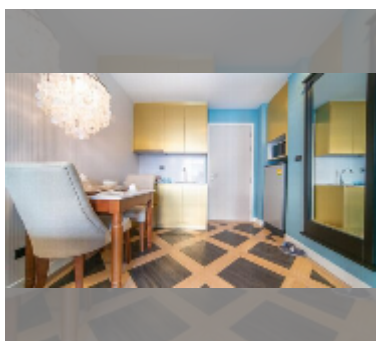

Condo for sale 1 bedroom 35.03 m² in Espana Condo Resort Pattaya, Pattaya

฿ 2,549,000

UNIT PARAMETERS:

UID	FS-241326
quota	foreign quota
type	1 bedroom
size	35.03m²
floor	6
view	garden view

PROJECT PARAMETERS:

district	Jomtien
buildings	7
floors	8
built in	2018
maintenance	฿ 18,916/year

FACILITIES:

General information: resort, underground parking, open parking, covered parking.

Swimming pool: swimming pool, kids pool.

Chill zone: chill zone.

Health zone: gym, sauna.

Other: lobby, kids playgarden, CCTV, security, minimart.