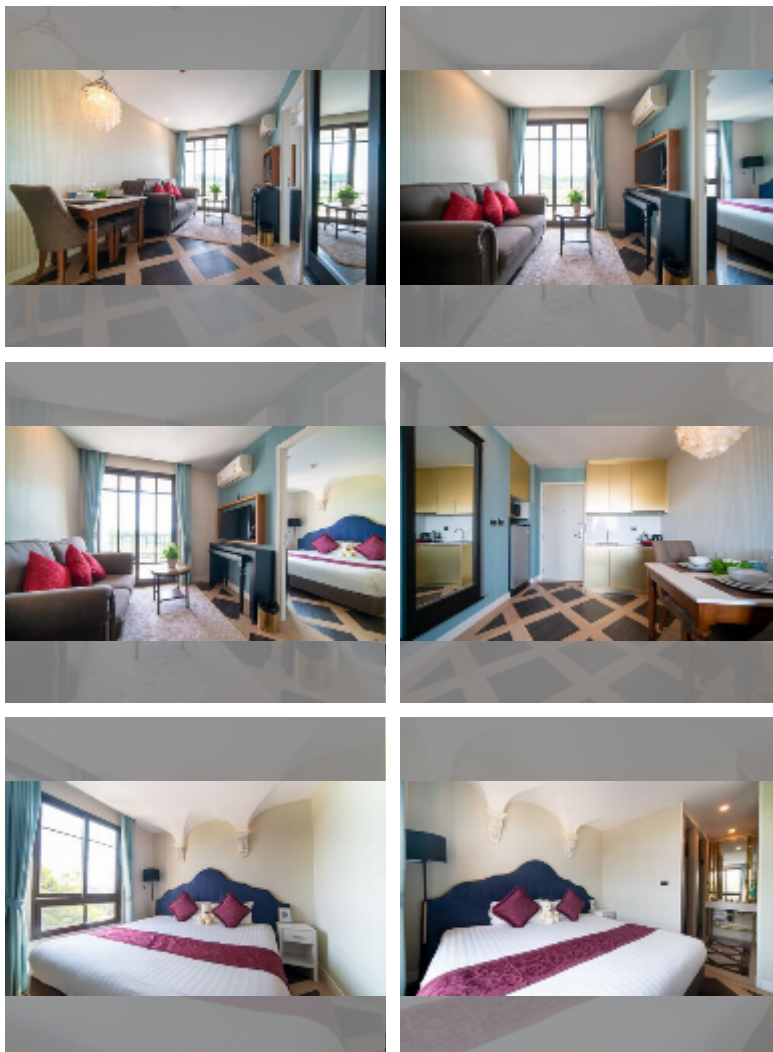

Condo for sale 1 bedroom 35.76 m² in Espana Condo Resort Pattaya, Pattaya

฿ 2,449,000

UNIT PARAMETERS:

UID	FS-241325
quota	foreign quota
type	1 bedroom
size	35.76m²
floor	5
view	city view

PROJECT PARAMETERS:

district	Jomtien
buildings	7
floors	8
built in	2018
maintenance	฿ 19,310/year

FACILITIES:

General information: resort, underground parking, open parking, covered parking.
Swimming pool: swimming pool, kids pool.
Chill zone: chill zone.
Health zone: gym, sauna.
Other: lobby, kids playgarden, CCTV, security, minimart.