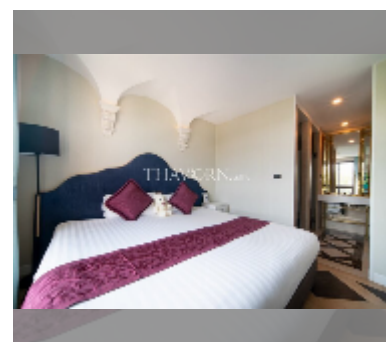

Condo for sale 1 bedroom 35.76 m² in Espana Condo Resort Pattaya, Pattaya

฿ 2,449,000

UNIT PARAMETERS:

UID	FS-241325
quota	foreign quota
type	1 bedroom
size	35.76m ²
floor	5
view	city view

PROJECT PARAMETERS:

district	Jomtien
buildings	7
floors	8
built in	2018
maintenance	฿ 19,310/year

FACILITIES:

General information: resort, underground parking, open parking, covered parking.
Swimming pool: swimming pool, kids pool.
Chill zone: chill zone.
Health zone: gym, sauna.
Other: lobby, kids playgarden, CCTV, security, minimart.