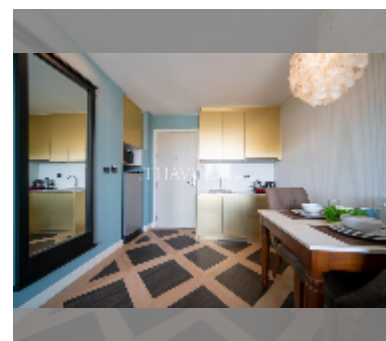

Condo for sale 1 bedroom 35.76 m² in Espana Condo Resort Pattaya, Pattaya

฿ 2,449,000

UNIT PARAMETERS:

UID	FS-241325
quota	foreign quota
type	1 bedroom
size	35.76m²
floor	5
view	city view

PROJECT PARAMETERS:

district	Jomtien
buildings	7
floors	8
built in	2018
maintenance	฿ 19,310/year

FACILITIES:

General information: resort, underground parking, open parking, covered parking.
Swimming pool: swimming pool, kids pool.
Chill zone: chill zone.
Health zone: gym, sauna.
Other: lobby, kids playgarden, CCTV, security, minimart.