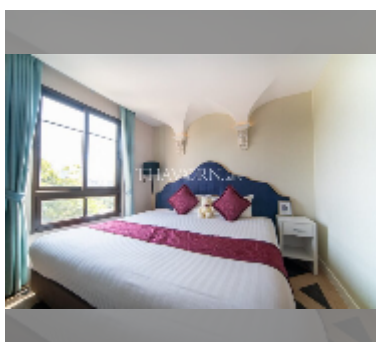

Condo for sale 1 bedroom 35.76 m² in Espana Condo Resort Pattaya, Pattaya

฿ 2,449,000

UNIT PARAMETERS:

UID	FS-241325
quota	foreign quota
type	1 bedroom
size	35.76m ²
floor	5
view	city view

PROJECT PARAMETERS:

district	Jomtien
buildings	7
floors	8
built in	2018
maintenance	฿ 19,310/year

FACILITIES:

General information: resort, underground parking, open parking, covered parking.
Swimming pool: swimming pool, kids pool.
Chill zone: chill zone.
Health zone: gym, sauna.
Other: lobby, kids playgarden, CCTV, security, minimart.