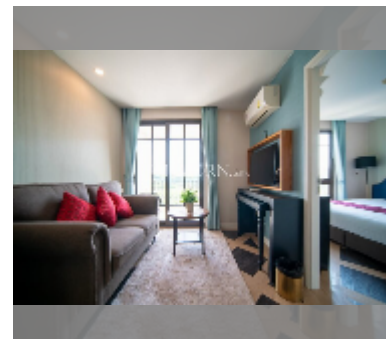

Condo for sale 1 bedroom 35.76 m² in Espana Condo Resort Pattaya, Pattaya

฿ 2,449,000

UNIT PARAMETERS:

UID	FS-241325
quota	foreign quota
type	1 bedroom
size	35.76m ²
floor	5
view	city view

PROJECT PARAMETERS:

district	Jomtien
buildings	7
floors	8
built in	2018
maintenance	฿ 19,310/year

FACILITIES:

General information: resort, underground parking, open parking, covered parking.
Swimming pool: swimming pool, kids pool.
Chill zone: chill zone.
Health zone: gym, sauna.
Other: lobby, kids playgarden, CCTV, security, minimart.