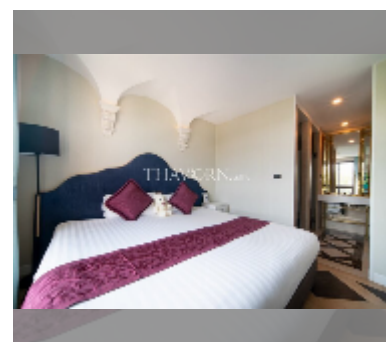

Condo for sale 1 bedroom 35.03 m² in Espana Condo Resort Pattaya, Pattaya

฿ 2,449,000

UNIT PARAMETERS:

UID	FS-241324
quota	foreign quota
type	1 bedroom
size	35.03m²
floor	5
view	garden view

PROJECT PARAMETERS:

district	Jomtien
buildings	7
floors	8
built in	2018
maintenance	฿ 18,916/year

FACILITIES:

General information: resort, underground parking, open parking, covered parking.
Swimming pool: swimming pool, kids pool.
Chill zone: chill zone.
Health zone: gym, sauna.
Other: lobby, kids playgarden, CCTV, security, minimart.