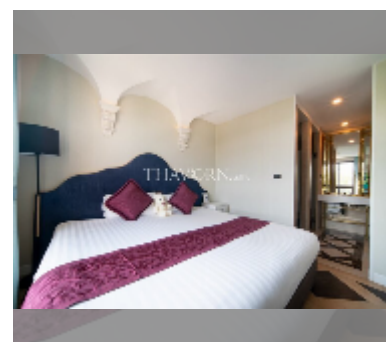

Condo for sale 1 bedroom 35.03 m² in Espana Condo Resort Pattaya, Pattaya

฿ 2,449,000

UNIT PARAMETERS:

UID	FS-241324
quota	foreign quota
type	1 bedroom
size	35.03m²
floor	5
view	garden view

PROJECT PARAMETERS:

district	Jomtien
buildings	7
floors	8
built in	2018
maintenance	฿ 18,916/year

FACILITIES:

General information: resort, underground parking, open parking, covered parking.

Swimming pool: swimming pool, kids pool.

Chill zone: chill zone.

Health zone: gym, sauna.

Other: lobby, kids playgarden, CCTV, security, minimart.