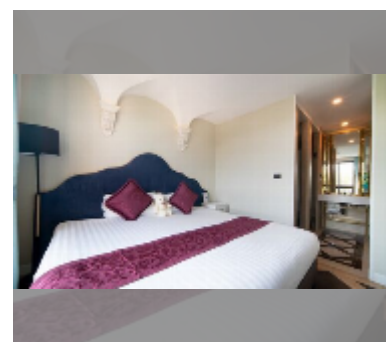

Condo for sale 1 bedroom 35.03 m² in Espana Condo Resort Pattaya, Pattaya

฿ 2,449,000

UNIT PARAMETERS:

UID	FS-241324
quota	foreign quota
type	1 bedroom
size	35.03m²
floor	5
view	garden view

PROJECT PARAMETERS:

district	Jomtien
buildings	7
floors	8
built in	2018
maintenance	฿ 18,916/year

FACILITIES:

General information: resort, underground parking, open parking, covered parking.

Swimming pool: swimming pool, kids pool.

Chill zone: chill zone.

Health zone: gym, sauna.

Other: lobby, kids playgarden, CCTV, security, minimart.