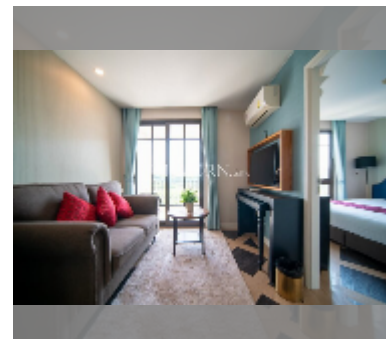

Condo for sale 1 bedroom 35.03 m² in Espana Condo Resort Pattaya, Pattaya

฿ 2,449,000

UNIT PARAMETERS:

UID	FS-241324
quota	foreign quota
type	1 bedroom
size	35.03m²
floor	5
view	garden view

PROJECT PARAMETERS:

district	Jomtien
buildings	7
floors	8
built in	2018
maintenance	฿ 18,916/year

FACILITIES:

General information: resort, underground parking, open parking, covered parking.

Swimming pool: swimming pool, kids pool.

Chill zone: chill zone.

Health zone: gym, sauna.

Other: lobby, kids playgarden, CCTV, security, minimart.