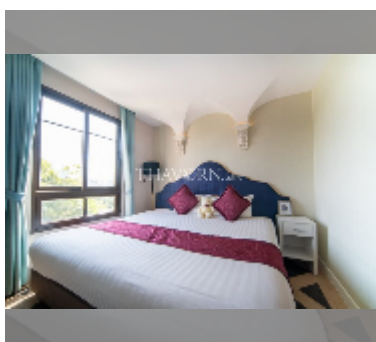

Condo for sale 1 bedroom 35.03 m² in Espana Condo Resort Pattaya, Pattaya

฿ 2,449,000

UNIT PARAMETERS:

UID	FS-241324
quota	foreign quota
type	1 bedroom
size	35.03m²
floor	5
view	garden view

PROJECT PARAMETERS:

district	Jomtien
buildings	7
floors	8
built in	2018
maintenance	฿ 18,916/year

FACILITIES:

General information: resort, underground parking, open parking, covered parking.

Swimming pool: swimming pool, kids pool.

Chill zone: chill zone.

Health zone: gym, sauna.

Other: lobby, kids playgarden, CCTV, security, minimart.