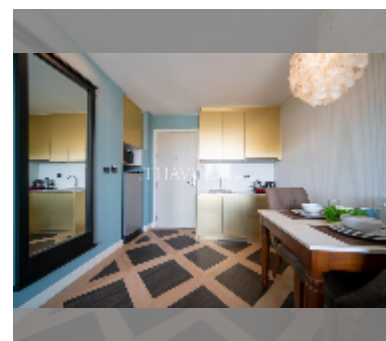

Condo for sale 1 bedroom 35.03 m² in Espana Condo Resort Pattaya, Pattaya

฿ 2,449,000

UNIT PARAMETERS:

UID	FS-241324
quota	foreign quota
type	1 bedroom
size	35.03m²
floor	5
view	garden view

PROJECT PARAMETERS:

district	Jomtien
buildings	7
floors	8
built in	2018
maintenance	฿ 18,916/year

FACILITIES:

General information: resort, underground parking, open parking, covered parking.
Swimming pool: swimming pool, kids pool.
Chill zone: chill zone.
Health zone: gym, sauna.
Other: lobby, kids playgarden, CCTV, security, minimart.