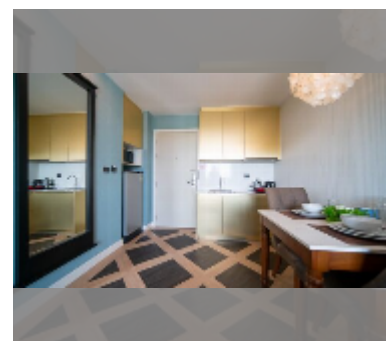

Condo for sale 1 bedroom 35.03 m² in Espana Condo Resort Pattaya, Pattaya

฿ 2,449,000

UNIT PARAMETERS:

UID	FS-241324
quota	foreign quota
type	1 bedroom
size	35.03m²
floor	5
view	garden view

PROJECT PARAMETERS:

district	Jomtien
buildings	7
floors	8
built in	2018
maintenance	฿ 18,916/year

FACILITIES:

General information: resort, underground parking, open parking, covered parking.

Swimming pool: swimming pool, kids pool.

Chill zone: chill zone.

Health zone: gym, sauna.

Other: lobby, kids playgarden, CCTV, security, minimart.