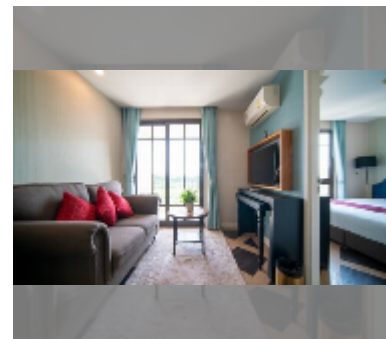

Condo for sale 1 bedroom 35.03 m² in Espana Condo Resort Pattaya, Pattaya

฿ 2,449,000

UNIT PARAMETERS:

UID	FS-241324
quota	foreign quota
type	1 bedroom
size	35.03m²
floor	5
view	garden view

PROJECT PARAMETERS:

district	Jomtien
buildings	7
floors	8
built in	2018
maintenance	฿ 18,916/year

FACILITIES:

General information: resort, underground parking, open parking, covered parking.

Swimming pool: swimming pool, kids pool.

Chill zone: chill zone.

Health zone: gym, sauna.

Other: lobby, kids playgarden, CCTV, security, minimart.