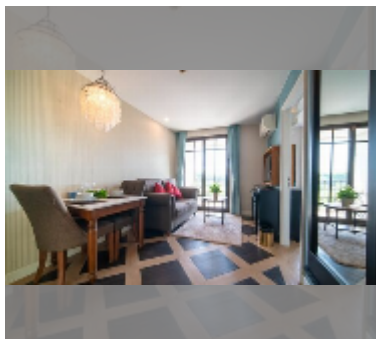

Condo for sale 1 bedroom 35.03 m² in Espana Condo Resort Pattaya, Pattaya

฿ 2,449,000

UNIT PARAMETERS:

UID	FS-241324
quota	foreign quota
type	1 bedroom
size	35.03m²
floor	5
view	garden view

PROJECT PARAMETERS:

district	Jomtien
buildings	7
floors	8
built in	2018
maintenance	฿ 18,916/year

FACILITIES:

General information: resort, underground parking, open parking, covered parking.

Swimming pool: swimming pool, kids pool.

Chill zone: chill zone.

Health zone: gym, sauna.

Other: lobby, kids playgarden, CCTV, security, minimart.