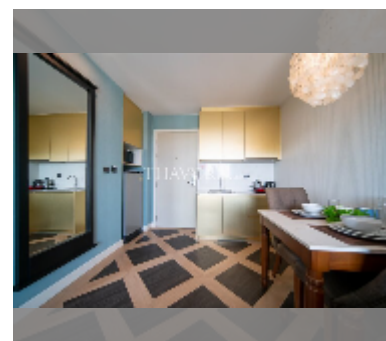

Condo for sale 1 bedroom 35.03 m² in Espana Condo Resort Pattaya, Pattaya

฿ 2,449,000

UNIT PARAMETERS:

UID	FS-241324
quota	foreign quota
type	1 bedroom
size	35.03m²
floor	5
view	garden view

PROJECT PARAMETERS:

district	Jomtien
buildings	7
floors	8
built in	2018
maintenance	฿ 18,916/year

FACILITIES:

General information: resort, underground parking, open parking, covered parking.

Swimming pool: swimming pool, kids pool.

Chill zone: chill zone.

Health zone: gym, sauna.

Other: lobby, kids playgarden, CCTV, security, minimart.