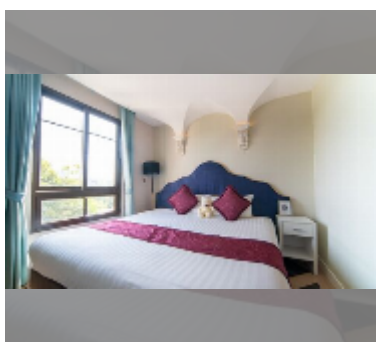

Condo for sale 1 bedroom 35.03 m² in Espana Condo Resort Pattaya, Pattaya

฿ 2,449,000

UNIT PARAMETERS:

UID	FS-241324
quota	foreign quota
type	1 bedroom
size	35.03m²
floor	5
view	garden view

PROJECT PARAMETERS:

district	Jomtien
buildings	7
floors	8
built in	2018
maintenance	฿ 18,916/year

FACILITIES:

General information: resort, underground parking, open parking, covered parking.

Swimming pool: swimming pool, kids pool.

Chill zone: chill zone.

Health zone: gym, sauna.

Other: lobby, kids playgarden, CCTV, security, minimart.