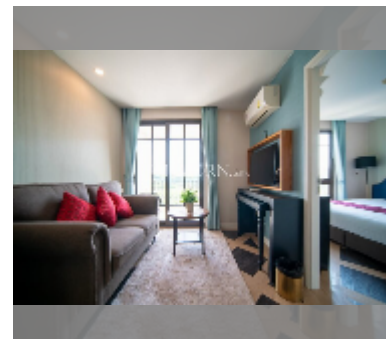

Condo for sale 1 bedroom 35.03 m² in Espana Condo Resort Pattaya, Pattaya

฿ 2,449,000

UNIT PARAMETERS:

UID	FS-241324
quota	foreign quota
type	1 bedroom
size	35.03m²
floor	5
view	garden view

PROJECT PARAMETERS:

district	Jomtien
buildings	7
floors	8
built in	2018
maintenance	฿ 18,916/year

FACILITIES:

General information: resort, underground parking, open parking, covered parking.
Swimming pool: swimming pool, kids pool.
Chill zone: chill zone.
Health zone: gym, sauna.
Other: lobby, kids playgarden, CCTV, security, minimart.