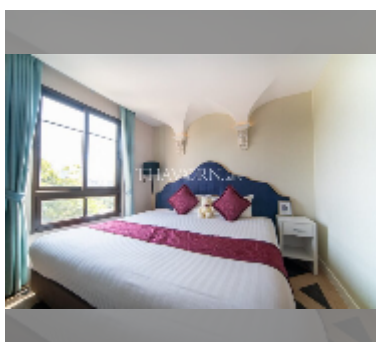

Condo for sale 1 bedroom 35.03 m² in Espana Condo Resort Pattaya, Pattaya

฿ 2,449,000

UNIT PARAMETERS:

UID	FS-241324
quota	foreign quota
type	1 bedroom
size	35.03m²
floor	5
view	garden view

PROJECT PARAMETERS:

district	Jomtien
buildings	7
floors	8
built in	2018
maintenance	฿ 18,916/year

FACILITIES:

General information: resort, underground parking, open parking, covered parking.
Swimming pool: swimming pool, kids pool.
Chill zone: chill zone.
Health zone: gym, sauna.
Other: lobby, kids playgarden, CCTV, security, minimart.