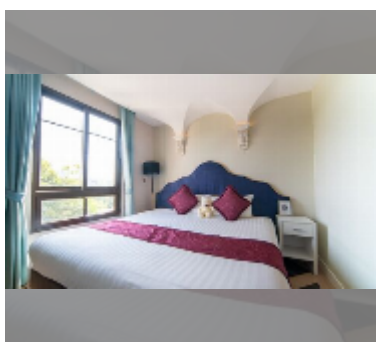

Condo for sale 1 bedroom 35.03 m² in Espana Condo Resort Pattaya, Pattaya

฿ 2,449,000

UNIT PARAMETERS:

UID	FS-241323
quota	foreign quota
type	1 bedroom
size	35.03m²
floor	5
view	garden view

PROJECT PARAMETERS:

district	Jomtien
buildings	7
floors	8
built in	2018
maintenance	฿ 18,916/year

FACILITIES:

General information: resort, underground parking, open parking, covered parking.

Swimming pool: swimming pool, kids pool.

Chill zone: chill zone.

Health zone: gym, sauna.

Other: lobby, kids playgarden, CCTV, security, minimart.