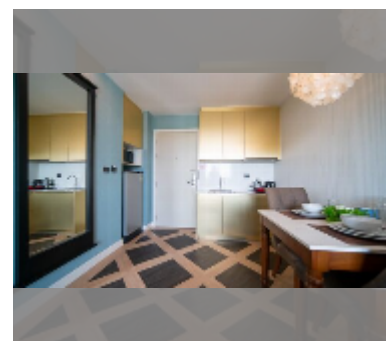

Condo for sale 1 bedroom 35.03 m² in Espana Condo Resort Pattaya, Pattaya

฿ 2,449,000

UNIT PARAMETERS:

UID	FS-241323
quota	foreign quota
type	1 bedroom
size	35.03m²
floor	5
view	garden view

PROJECT PARAMETERS:

district	Jomtien
buildings	7
floors	8
built in	2018
maintenance	฿ 18,916/year

FACILITIES:

General information: resort, underground parking, open parking, covered parking.

Swimming pool: swimming pool, kids pool.

Chill zone: chill zone.

Health zone: gym, sauna.

Other: lobby, kids playgarden, CCTV, security, minimart.