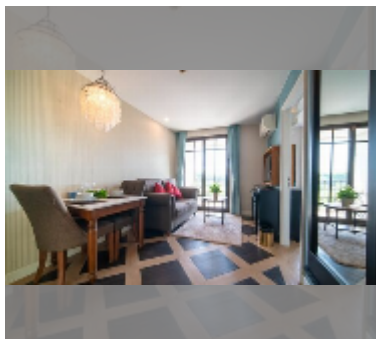

Condo for sale 1 bedroom 35.03 m² in Espana Condo Resort Pattaya, Pattaya

฿ 2,449,000

UNIT PARAMETERS:

UID	FS-241323
quota	foreign quota
type	1 bedroom
size	35.03m²
floor	5
view	garden view

PROJECT PARAMETERS:

district	Jomtien
buildings	7
floors	8
built in	2018
maintenance	฿ 18,916/year

FACILITIES:

General information: resort, underground parking, open parking, covered parking.

Swimming pool: swimming pool, kids pool.

Chill zone: chill zone.

Health zone: gym, sauna.

Other: lobby, kids playgarden, CCTV, security, minimart.