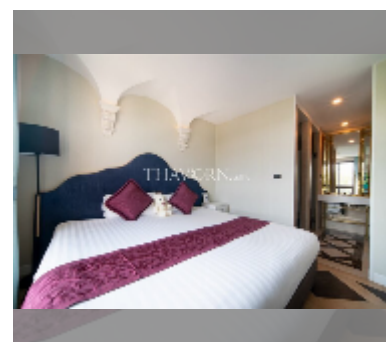

Condo for sale 1 bedroom 35.03 m² in Espana Condo Resort Pattaya, Pattaya

฿ 2,449,000

UNIT PARAMETERS:

UID	FS-241323
quota	foreign quota
type	1 bedroom
size	35.03m ²
floor	5
view	garden view

PROJECT PARAMETERS:

district	Jomtien
buildings	7
floors	8
built in	2018
maintenance	฿ 18,916/year

FACILITIES:

General information: resort, underground parking, open parking, covered parking.
Swimming pool: swimming pool, kids pool.
Chill zone: chill zone.
Health zone: gym, sauna.
Other: lobby, kids playgarden, CCTV, security, minimart.