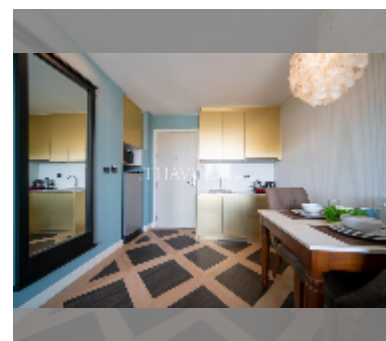

Condo for sale 1 bedroom 35.03 m² in Espana Condo Resort Pattaya, Pattaya

฿ 2,449,000

UNIT PARAMETERS:

UID	FS-241323
quota	foreign quota
type	1 bedroom
size	35.03m²
floor	5
view	garden view

PROJECT PARAMETERS:

district	Jomtien
buildings	7
floors	8
built in	2018
maintenance	฿ 18,916/year

FACILITIES:

General information: resort, underground parking, open parking, covered parking.
Swimming pool: swimming pool, kids pool.
Chill zone: chill zone.
Health zone: gym, sauna.
Other: lobby, kids playgarden, CCTV, security, minimart.