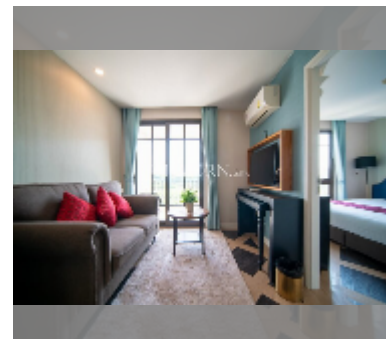

Condo for sale 1 bedroom 35.03 m² in Espana Condo Resort Pattaya, Pattaya

฿ 2,449,000

UNIT PARAMETERS:

UID	FS-241323
quota	foreign quota
type	1 bedroom
size	35.03m ²
floor	5
view	garden view

PROJECT PARAMETERS:

district	Jomtien
buildings	7
floors	8
built in	2018
maintenance	฿ 18,916/year

FACILITIES:

General information: resort, underground parking, open parking, covered parking.
Swimming pool: swimming pool, kids pool.
Chill zone: chill zone.
Health zone: gym, sauna.
Other: lobby, kids playgarden, CCTV, security, minimart.