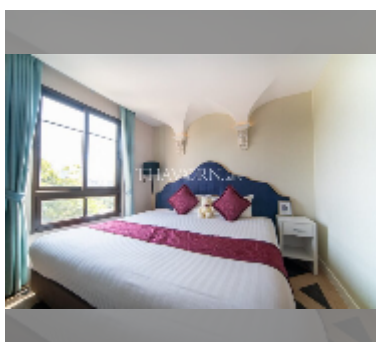

Condo for sale 1 bedroom 35.03 m² in Espana Condo Resort Pattaya, Pattaya

฿ 2,449,000

UNIT PARAMETERS:

UID	FS-241323
quota	foreign quota
type	1 bedroom
size	35.03m ²
floor	5
view	garden view

PROJECT PARAMETERS:

district	Jomtien
buildings	7
floors	8
built in	2018
maintenance	฿ 18,916/year

FACILITIES:

General information: resort, underground parking, open parking, covered parking.
Swimming pool: swimming pool, kids pool.
Chill zone: chill zone.
Health zone: gym, sauna.
Other: lobby, kids playgarden, CCTV, security, minimart.