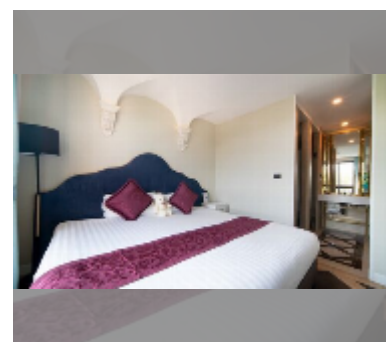

Condo for sale 1 bedroom 35.03 m² in Espana Condo Resort Pattaya, Pattaya

฿ 2,449,000

UNIT PARAMETERS:

UID	FS-241323
quota	foreign quota
type	1 bedroom
size	35.03m²
floor	5
view	garden view

PROJECT PARAMETERS:

district	Jomtien
buildings	7
floors	8
built in	2018
maintenance	฿ 18,916/year

FACILITIES:

General information: resort, underground parking, open parking, covered parking.

Swimming pool: swimming pool, kids pool.

Chill zone: chill zone.

Health zone: gym, sauna.

Other: lobby, kids playgarden, CCTV, security, minimart.