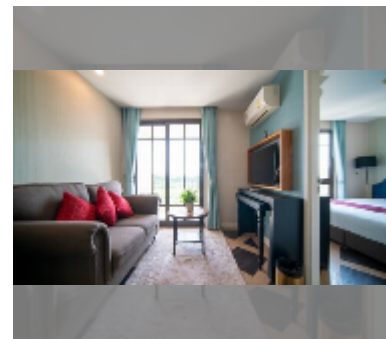

Condo for sale 1 bedroom 35.03 m² in Espana Condo Resort Pattaya, Pattaya

฿ 2,449,000

UNIT PARAMETERS:

UID	FS-241323
quota	foreign quota
type	1 bedroom
size	35.03m²
floor	5
view	garden view

PROJECT PARAMETERS:

district	Jomtien
buildings	7
floors	8
built in	2018
maintenance	฿ 18,916/year

FACILITIES:

General information: resort, underground parking, open parking, covered parking.

Swimming pool: swimming pool, kids pool.

Chill zone: chill zone.

Health zone: gym, sauna.

Other: lobby, kids playgarden, CCTV, security, minimart.