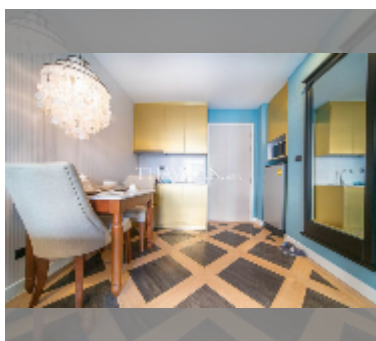

Condo for sale 1 bedroom 34.78 m² in Espana Condo Resort Pattaya, Pattaya

฿ 2,349,000

UNIT PARAMETERS:

UID	FS-241322
quota	foreign quota
type	1 bedroom
size	34.78m²
floor	4
view	garden view

PROJECT PARAMETERS:

district	Jomtien
buildings	7
floors	8
built in	2018
maintenance	฿ 18,781/year

FACILITIES:

General information: resort, underground parking, open parking, covered parking.

Swimming pool: swimming pool, kids pool.

Chill zone: chill zone.

Health zone: gym, sauna.

Other: lobby, kids playgarden, CCTV, security, minimart.