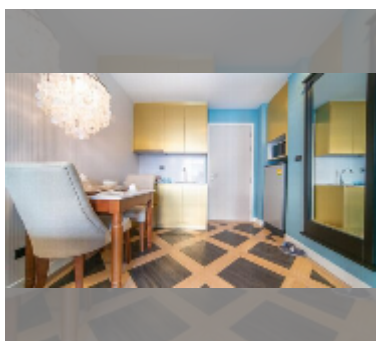

Condo for sale 1 bedroom 34.78 m² in Espana Condo Resort Pattaya, Pattaya

฿ 2,349,000

UNIT PARAMETERS:

UID	FS-241322
quota	foreign quota
type	1 bedroom
size	34.78m²
floor	4
view	garden view

PROJECT PARAMETERS:

district	Jomtien
buildings	7
floors	8
built in	2018
maintenance	฿ 18,781/year

FACILITIES:

General information: resort, underground parking, open parking, covered parking.

Swimming pool: swimming pool, kids pool.

Chill zone: chill zone.

Health zone: gym, sauna.

Other: lobby, kids playgarden, CCTV, security, minimart.