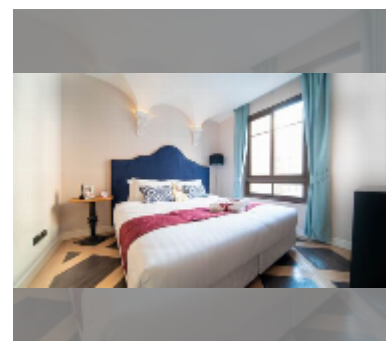

Condo for sale 1 bedroom 34.78 m² in Espana Condo Resort Pattaya, Pattaya

฿ 2,349,000

UNIT PARAMETERS:

UID	FS-241322
quota	foreign quota
type	1 bedroom
size	34.78m²
floor	4
view	garden view

PROJECT PARAMETERS:

district	Jomtien
buildings	7
floors	8
built in	2018
maintenance	฿ 18,781/year

FACILITIES:

General information: resort, underground parking, open parking, covered parking.

Swimming pool: swimming pool, kids pool.

Chill zone: chill zone.

Health zone: gym, sauna.

Other: lobby, kids playgarden, CCTV, security, minimart.