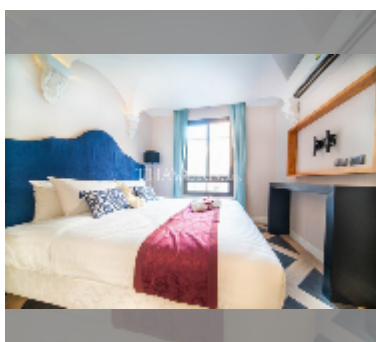

Condo for sale 1 bedroom 34.78 m² in Espana Condo Resort Pattaya, Pattaya

฿ 2,349,000

UNIT PARAMETERS:

UID	FS-241322
quota	foreign quota
type	1 bedroom
size	34.78m²
floor	4
view	garden view

PROJECT PARAMETERS:

district	Jomtien
buildings	7
floors	8
built in	2018
maintenance	฿ 18,781/year

FACILITIES:

General information: resort, underground parking, open parking, covered parking.

Swimming pool: swimming pool, kids pool.

Chill zone: chill zone.

Health zone: gym, sauna.

Other: lobby, kids playgarden, CCTV, security, minimart.