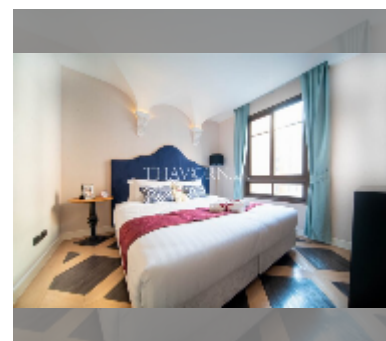

Condo for sale 1 bedroom 34.78 m² in Espana Condo Resort Pattaya, Pattaya

฿ 2,349,000

UNIT PARAMETERS:

UID	FS-241322
quota	foreign quota
type	1 bedroom
size	34.78m²
floor	4
view	garden view

PROJECT PARAMETERS:

district	Jomtien
buildings	7
floors	8
built in	2018
maintenance	฿ 18,781/year

FACILITIES:

General information: resort, underground parking, open parking, covered parking.

Swimming pool: swimming pool, kids pool.

Chill zone: chill zone.

Health zone: gym, sauna.

Other: lobby, kids playgarden, CCTV, security, minimart.