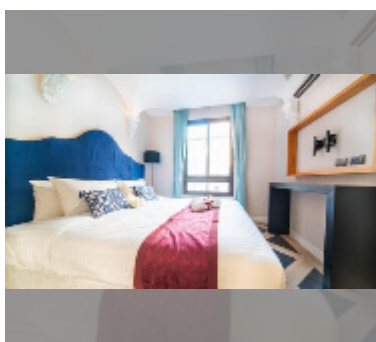

Condo for sale 1 bedroom 34.78 m² in Espana Condo Resort Pattaya, Pattaya

฿ 2,349,000

UNIT PARAMETERS:

UID	FS-241322
quota	foreign quota
type	1 bedroom
size	34.78m²
floor	4
view	garden view

PROJECT PARAMETERS:

district	Jomtien
buildings	7
floors	8
built in	2018
maintenance	฿ 18,781/year

FACILITIES:

General information: resort, underground parking, open parking, covered parking.

Swimming pool: swimming pool, kids pool.

Chill zone: chill zone.

Health zone: gym, sauna.

Other: lobby, kids playgarden, CCTV, security, minimart.