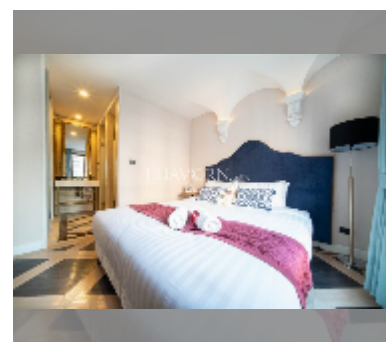

Condo for sale 1 bedroom 34.78 m² in Espana Condo Resort Pattaya, Pattaya

฿ 2,349,000

UNIT PARAMETERS:

UID	FS-241322
quota	foreign quota
type	1 bedroom
size	34.78m²
floor	4
view	garden view

PROJECT PARAMETERS:

district	Jomtien
buildings	7
floors	8
built in	2018
maintenance	฿ 18,781/year

FACILITIES:

General information: resort, underground parking, open parking, covered parking.

Swimming pool: swimming pool, kids pool.

Chill zone: chill zone.

Health zone: gym, sauna.

Other: lobby, kids playgarden, CCTV, security, minimart.