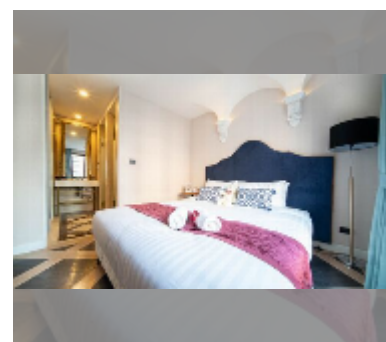

Condo for sale 1 bedroom 34.78 m² in Espana Condo Resort Pattaya, Pattaya

฿ 2,349,000

UNIT PARAMETERS:

UID	FS-241322
quota	foreign quota
type	1 bedroom
size	34.78m²
floor	4
view	garden view

PROJECT PARAMETERS:

district	Jomtien
buildings	7
floors	8
built in	2018
maintenance	฿ 18,781/year

FACILITIES:

General information: resort, underground parking, open parking, covered parking.

Swimming pool: swimming pool, kids pool.

Chill zone: chill zone.

Health zone: gym, sauna.

Other: lobby, kids playgarden, CCTV, security, minimart.