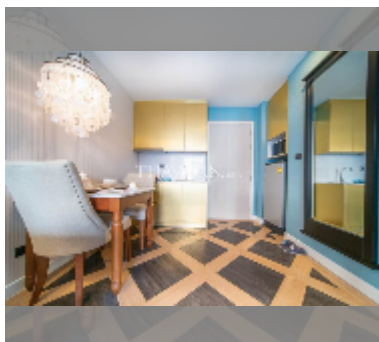

## Condo for sale 1 bedroom 35.03 m<sup>2</sup> in Espana Condo Resort Pattaya, Pattaya

**฿ 2,349,000**

**UNIT PARAMETERS:**

UID	FS-241321
quota	foreign quota
type	1 bedroom
size	35.03m <sup>2</sup>
floor	4
view	garden view

**PROJECT PARAMETERS:**

district	Jomtien
buildings	7
floors	8
built in	2018
maintenance	฿ 18,916/year

**FACILITIES:**

**General information:** resort, underground parking, open parking, covered parking.  
**Swimming pool:** swimming pool, kids pool.  
**Chill zone:** chill zone.  
**Health zone:** gym, sauna.  
**Other:** lobby, kids playgarden, CCTV, security, minimart.