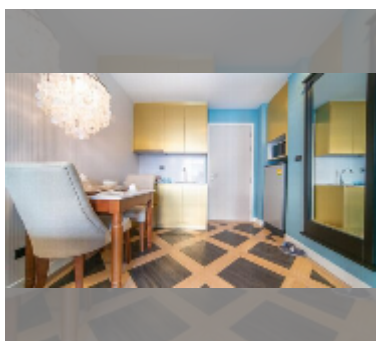

Condo for sale 1 bedroom 35.03 m² in Espana Condo Resort Pattaya, Pattaya

฿ 2,349,000

UNIT PARAMETERS:

UID	FS-241321
quota	foreign quota
type	1 bedroom
size	35.03m²
floor	4
view	garden view

PROJECT PARAMETERS:

district	Jomtien
buildings	7
floors	8
built in	2018
maintenance	฿ 18,916/year

FACILITIES:

General information: resort, underground parking, open parking, covered parking.

Swimming pool: swimming pool, kids pool.

Chill zone: chill zone.

Health zone: gym, sauna.

Other: lobby, kids playgarden, CCTV, security, minimart.