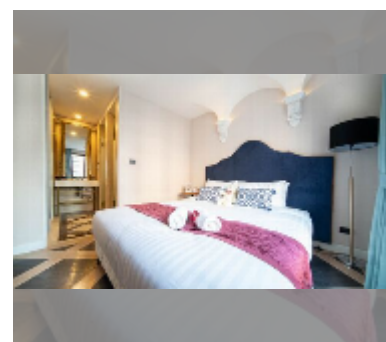

Condo for sale 1 bedroom 35.03 m² in Espana Condo Resort Pattaya, Pattaya

฿ 2,349,000

UNIT PARAMETERS:

UID	FS-241321
quota	foreign quota
type	1 bedroom
size	35.03m²
floor	4
view	garden view

PROJECT PARAMETERS:

district	Jomtien
buildings	7
floors	8
built in	2018
maintenance	฿ 18,916/year

FACILITIES:

General information: resort, underground parking, open parking, covered parking.

Swimming pool: swimming pool, kids pool.

Chill zone: chill zone.

Health zone: gym, sauna.

Other: lobby, kids playgarden, CCTV, security, minimart.