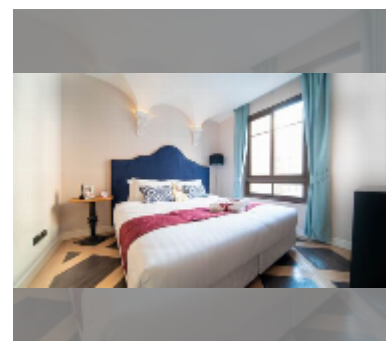

Condo for sale 1 bedroom 35.03 m² in Espana Condo Resort Pattaya, Pattaya

฿ 2,349,000

UNIT PARAMETERS:

UID	FS-241321
quota	foreign quota
type	1 bedroom
size	35.03m²
floor	4
view	garden view

PROJECT PARAMETERS:

district	Jomtien
buildings	7
floors	8
built in	2018
maintenance	฿ 18,916/year

FACILITIES:

General information: resort, underground parking, open parking, covered parking.

Swimming pool: swimming pool, kids pool.

Chill zone: chill zone.

Health zone: gym, sauna.

Other: lobby, kids playgarden, CCTV, security, minimart.