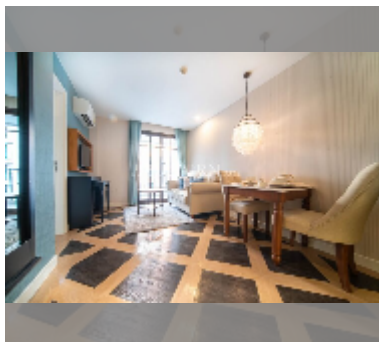

Condo for sale 1 bedroom 35.03 m² in Espana Condo Resort Pattaya, Pattaya

฿ 2,349,000

UNIT PARAMETERS:

UID	FS-241321
quota	foreign quota
type	1 bedroom
size	35.03m²
floor	4
view	garden view

PROJECT PARAMETERS:

district	Jomtien
buildings	7
floors	8
built in	2018
maintenance	฿ 18,916/year

FACILITIES:

General information: resort, underground parking, open parking, covered parking.
Swimming pool: swimming pool, kids pool.
Chill zone: chill zone.
Health zone: gym, sauna.
Other: lobby, kids playgarden, CCTV, security, minimart.