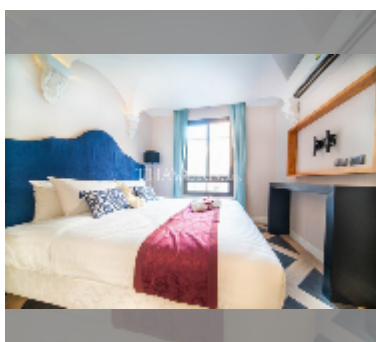

Condo for sale 1 bedroom 35.03 m² in Espana Condo Resort Pattaya, Pattaya

฿ 2,349,000

UNIT PARAMETERS:

UID	FS-241321
quota	foreign quota
type	1 bedroom
size	35.03m²
floor	4
view	garden view

PROJECT PARAMETERS:

district	Jomtien
buildings	7
floors	8
built in	2018
maintenance	฿ 18,916/year

FACILITIES:

General information: resort, underground parking, open parking, covered parking.

Swimming pool: swimming pool, kids pool.

Chill zone: chill zone.

Health zone: gym, sauna.

Other: lobby, kids playgarden, CCTV, security, minimart.