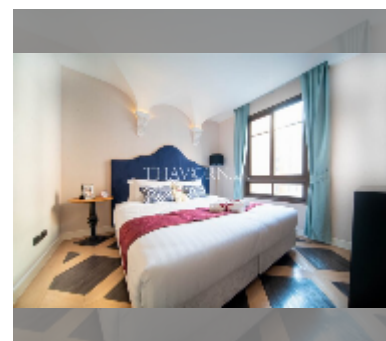

Condo for sale 1 bedroom 35.03 m² in Espana Condo Resort Pattaya, Pattaya

฿ 2,349,000

UNIT PARAMETERS:

UID	FS-241321
quota	foreign quota
type	1 bedroom
size	35.03m²
floor	4
view	garden view

PROJECT PARAMETERS:

district	Jomtien
buildings	7
floors	8
built in	2018
maintenance	฿ 18,916/year

FACILITIES:

General information: resort, underground parking, open parking, covered parking.

Swimming pool: swimming pool, kids pool.

Chill zone: chill zone.

Health zone: gym, sauna.

Other: lobby, kids playgarden, CCTV, security, minimart.