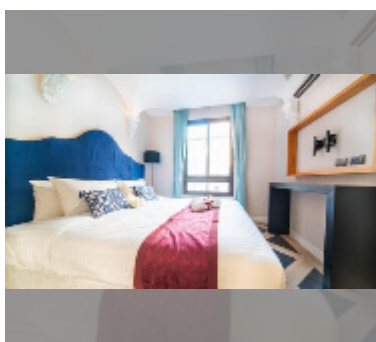

Condo for sale 1 bedroom 35.03 m² in Espana Condo Resort Pattaya, Pattaya

฿ 2,349,000

UNIT PARAMETERS:

UID	FS-241321
quota	foreign quota
type	1 bedroom
size	35.03m²
floor	4
view	garden view

PROJECT PARAMETERS:

district	Jomtien
buildings	7
floors	8
built in	2018
maintenance	฿ 18,916/year

FACILITIES:

General information: resort, underground parking, open parking, covered parking.

Swimming pool: swimming pool, kids pool.

Chill zone: chill zone.

Health zone: gym, sauna.

Other: lobby, kids playgarden, CCTV, security, minimart.