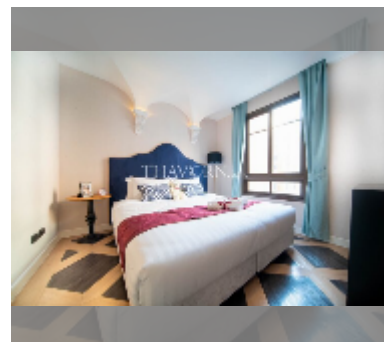

## Condo for sale 1 bedroom 35.03 m<sup>2</sup> in Espana Condo Resort Pattaya, Pattaya

**฿ 2,349,000**

**UNIT PARAMETERS:**

UID	FS-241321
quota	foreign quota
type	1 bedroom
size	35.03m <sup>2</sup>
floor	4
view	garden view

**PROJECT PARAMETERS:**

district	Jomtien
buildings	7
floors	8
built in	2018
maintenance	฿ 18,916/year

**FACILITIES:**

**General information:** resort, underground parking, open parking, covered parking.  
**Swimming pool:** swimming pool, kids pool.  
**Chill zone:** chill zone.  
**Health zone:** gym, sauna.  
**Other:** lobby, kids playgarden, CCTV, security, minimart.