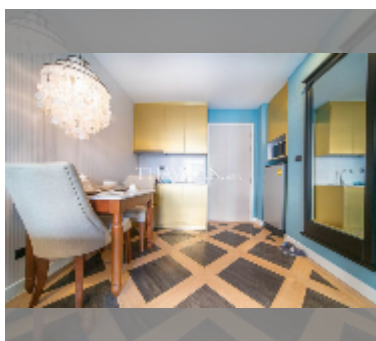

Condo for sale 1 bedroom 35.03 m² in Espana Condo Resort Pattaya, Pattaya

฿ 2,349,000

UNIT PARAMETERS:

UID	FS-241321
quota	foreign quota
type	1 bedroom
size	35.03m²
floor	4
view	garden view

PROJECT PARAMETERS:

district	Jomtien
buildings	7
floors	8
built in	2018
maintenance	฿ 18,916/year

FACILITIES:

General information: resort, underground parking, open parking, covered parking.

Swimming pool: swimming pool, kids pool.

Chill zone: chill zone.

Health zone: gym, sauna.

Other: lobby, kids playgarden, CCTV, security, minimart.