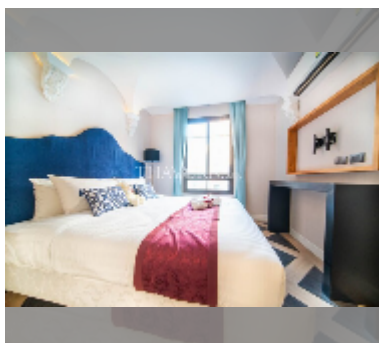

## Condo for sale 1 bedroom 35.03 m<sup>2</sup> in Espana Condo Resort Pattaya, Pattaya

**฿ 2,349,000**

**UNIT PARAMETERS:**

UID	FS-241321
quota	foreign quota
type	1 bedroom
size	35.03m <sup>2</sup>
floor	4
view	garden view

**PROJECT PARAMETERS:**

district	Jomtien
buildings	7
floors	8
built in	2018
maintenance	฿ 18,916/year

**FACILITIES:**

**General information:** resort, underground parking, open parking, covered parking.  
**Swimming pool:** swimming pool, kids pool.  
**Chill zone:** chill zone.  
**Health zone:** gym, sauna.  
**Other:** lobby, kids playgarden, CCTV, security, minimart.