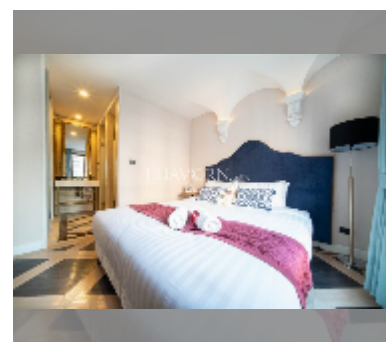

Condo for sale 1 bedroom 35.03 m² in Espana Condo Resort Pattaya, Pattaya

฿ 2,349,000

UNIT PARAMETERS:

UID	FS-241321
quota	foreign quota
type	1 bedroom
size	35.03m²
floor	4
view	garden view

PROJECT PARAMETERS:

district	Jomtien
buildings	7
floors	8
built in	2018
maintenance	฿ 18,916/year

FACILITIES:

General information: resort, underground parking, open parking, covered parking.

Swimming pool: swimming pool, kids pool.

Chill zone: chill zone.

Health zone: gym, sauna.

Other: lobby, kids playgarden, CCTV, security, minimart.