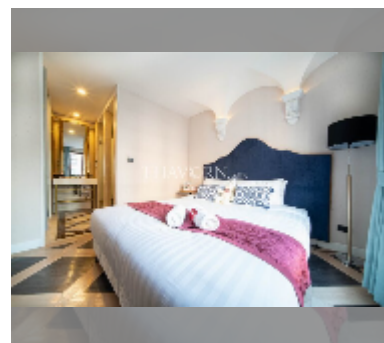

## Condo for sale 1 bedroom 35.03 m<sup>2</sup> in Espana Condo Resort Pattaya, Pattaya

**฿ 2,349,000**

**UNIT PARAMETERS:**

UID	FS-241321
quota	foreign quota
type	1 bedroom
size	35.03m <sup>2</sup>
floor	4
view	garden view

**PROJECT PARAMETERS:**

district	Jomtien
buildings	7
floors	8
built in	2018
maintenance	฿ 18,916/year

**FACILITIES:**

**General information:** resort, underground parking, open parking, covered parking.  
**Swimming pool:** swimming pool, kids pool.  
**Chill zone:** chill zone.  
**Health zone:** gym, sauna.  
**Other:** lobby, kids playgarden, CCTV, security, minimart.