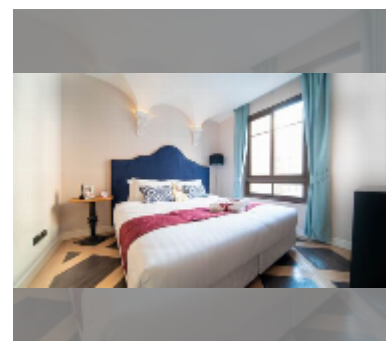

Condo for sale 1 bedroom 35.03 m² in Espana Condo Resort Pattaya, Pattaya

฿ 2,349,000

UNIT PARAMETERS:

UID	FS-241320
quota	foreign quota
type	1 bedroom
size	35.03m²
floor	4
view	garden view

PROJECT PARAMETERS:

district	Jomtien
buildings	7
floors	8
built in	2018
maintenance	฿ 18,916/year

FACILITIES:

General information: resort, underground parking, open parking, covered parking.

Swimming pool: swimming pool, kids pool.

Chill zone: chill zone.

Health zone: gym, sauna.

Other: lobby, kids playgarden, CCTV, security, minimart.