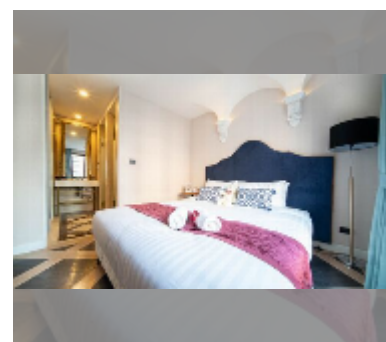

Condo for sale 1 bedroom 35.03 m² in Espana Condo Resort Pattaya, Pattaya

฿ 2,349,000

UNIT PARAMETERS:

UID	FS-241320
quota	foreign quota
type	1 bedroom
size	35.03m²
floor	4
view	garden view

PROJECT PARAMETERS:

district	Jomtien
buildings	7
floors	8
built in	2018
maintenance	฿ 18,916/year

FACILITIES:

General information: resort, underground parking, open parking, covered parking.

Swimming pool: swimming pool, kids pool.

Chill zone: chill zone.

Health zone: gym, sauna.

Other: lobby, kids playgarden, CCTV, security, minimart.