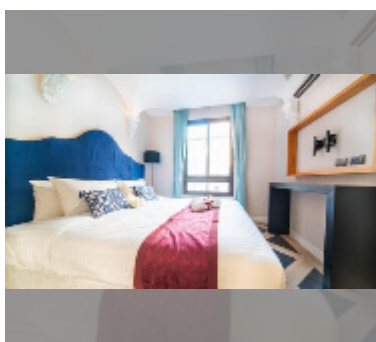

Condo for sale 1 bedroom 35.03 m² in Espana Condo Resort Pattaya, Pattaya

฿ 2,349,000

UNIT PARAMETERS:

UID	FS-241320
quota	foreign quota
type	1 bedroom
size	35.03m²
floor	4
view	garden view

PROJECT PARAMETERS:

district	Jomtien
buildings	7
floors	8
built in	2018
maintenance	฿ 18,916/year

FACILITIES:

General information: resort, underground parking, open parking, covered parking.

Swimming pool: swimming pool, kids pool.

Chill zone: chill zone.

Health zone: gym, sauna.

Other: lobby, kids playgarden, CCTV, security, minimart.