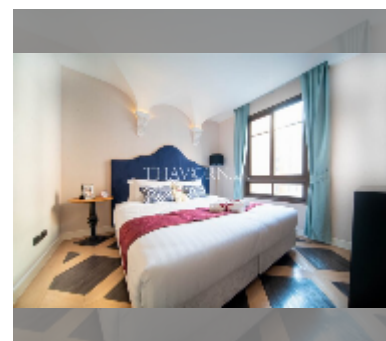

Condo for sale 1 bedroom 35.03 m² in Espana Condo Resort Pattaya, Pattaya

฿ 2,349,000

UNIT PARAMETERS:

UID	FS-241320
quota	foreign quota
type	1 bedroom
size	35.03m²
floor	4
view	garden view

PROJECT PARAMETERS:

district	Jomtien
buildings	7
floors	8
built in	2018
maintenance	฿ 18,916/year

FACILITIES:

General information: resort, underground parking, open parking, covered parking.

Swimming pool: swimming pool, kids pool.

Chill zone: chill zone.

Health zone: gym, sauna.

Other: lobby, kids playgarden, CCTV, security, minimart.