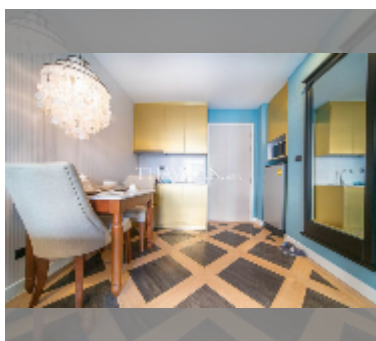

Condo for sale 1 bedroom 35.03 m² in Espana Condo Resort Pattaya, Pattaya

฿ 2,349,000

UNIT PARAMETERS:

UID	FS-241320
quota	foreign quota
type	1 bedroom
size	35.03m²
floor	4
view	garden view

PROJECT PARAMETERS:

district	Jomtien
buildings	7
floors	8
built in	2018
maintenance	฿ 18,916/year

FACILITIES:

General information: resort, underground parking, open parking, covered parking.

Swimming pool: swimming pool, kids pool.

Chill zone: chill zone.

Health zone: gym, sauna.

Other: lobby, kids playgarden, CCTV, security, minimart.