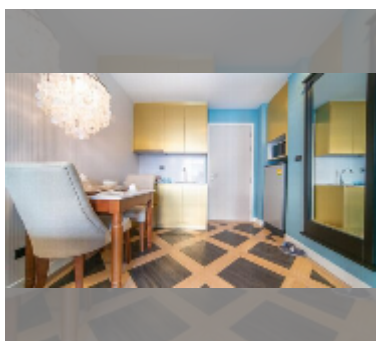

Condo for sale 1 bedroom 35.03 m² in Espana Condo Resort Pattaya, Pattaya

฿ 2,349,000

UNIT PARAMETERS:

UID	FS-241320
quota	foreign quota
type	1 bedroom
size	35.03m²
floor	4
view	garden view

PROJECT PARAMETERS:

district	Jomtien
buildings	7
floors	8
built in	2018
maintenance	฿ 18,916/year

FACILITIES:

General information: resort, underground parking, open parking, covered parking.

Swimming pool: swimming pool, kids pool.

Chill zone: chill zone.

Health zone: gym, sauna.

Other: lobby, kids playgarden, CCTV, security, minimart.