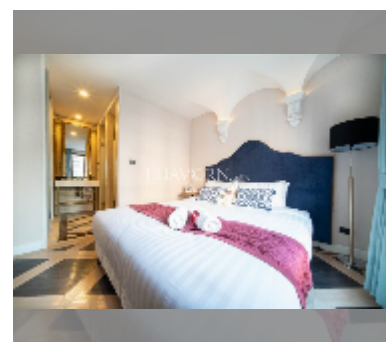

Condo for sale 1 bedroom 35.03 m² in Espana Condo Resort Pattaya, Pattaya

฿ 2,349,000

UNIT PARAMETERS:

UID	FS-241320
quota	foreign quota
type	1 bedroom
size	35.03m²
floor	4
view	garden view

PROJECT PARAMETERS:

district	Jomtien
buildings	7
floors	8
built in	2018
maintenance	฿ 18,916/year

FACILITIES:

General information: resort, underground parking, open parking, covered parking.

Swimming pool: swimming pool, kids pool.

Chill zone: chill zone.

Health zone: gym, sauna.

Other: lobby, kids playgarden, CCTV, security, minimart.