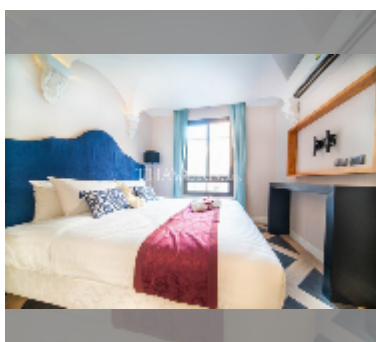

Condo for sale 1 bedroom 35.03 m² in Espana Condo Resort Pattaya, Pattaya

฿ 2,349,000

UNIT PARAMETERS:

UID	FS-241320
quota	foreign quota
type	1 bedroom
size	35.03m²
floor	4
view	garden view

PROJECT PARAMETERS:

district	Jomtien
buildings	7
floors	8
built in	2018
maintenance	฿ 18,916/year

FACILITIES:

General information: resort, underground parking, open parking, covered parking.

Swimming pool: swimming pool, kids pool.

Chill zone: chill zone.

Health zone: gym, sauna.

Other: lobby, kids playgarden, CCTV, security, minimart.