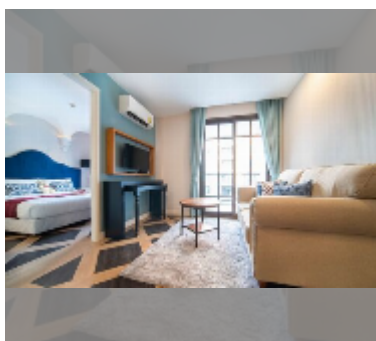

Condo for sale 1 bedroom 35.03 m² in Espana Condo Resort Pattaya, Pattaya

฿ 2,149,000

UNIT PARAMETERS:

UID	FS-241319
quota	foreign quota
type	1 bedroom
size	35.03m²
floor	2
view	garden view

PROJECT PARAMETERS:

district	Jomtien
buildings	7
floors	8
built in	2018
maintenance	฿ 18,916/year

FACILITIES:

General information: resort, underground parking, open parking, covered parking.

Swimming pool: swimming pool, kids pool.

Chill zone: chill zone.

Health zone: gym, sauna.

Other: lobby, kids playgarden, CCTV, security, minimart.