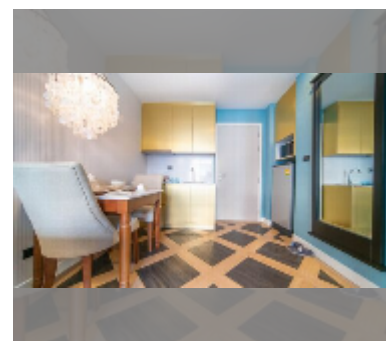

Condo for sale 1 bedroom 35.03 m² in Espana Condo Resort Pattaya, Pattaya

฿ 2,149,000

UNIT PARAMETERS:

UID	FS-241319
quota	foreign quota
type	1 bedroom
size	35.03m²
floor	2
view	garden view

PROJECT PARAMETERS:

district	Jomtien
buildings	7
floors	8
built in	2018
maintenance	฿ 18,916/year

FACILITIES:

General information: resort, underground parking, open parking, covered parking.

Swimming pool: swimming pool, kids pool.

Chill zone: chill zone.

Health zone: gym, sauna.

Other: lobby, kids playgarden, CCTV, security, minimart.