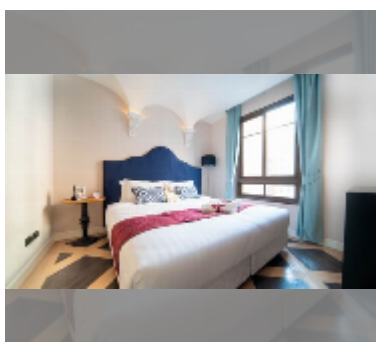

Condo for sale 1 bedroom 35.03 m² in Espana Condo Resort Pattaya, Pattaya

฿ 2,149,000

UNIT PARAMETERS:

UID	FS-241319
quota	foreign quota
type	1 bedroom
size	35.03m²
floor	2
view	garden view

PROJECT PARAMETERS:

district	Jomtien
buildings	7
floors	8
built in	2018
maintenance	฿ 18,916/year

FACILITIES:

General information: resort, underground parking, open parking, covered parking.

Swimming pool: swimming pool, kids pool.

Chill zone: chill zone.

Health zone: gym, sauna.

Other: lobby, kids playgarden, CCTV, security, minimart.