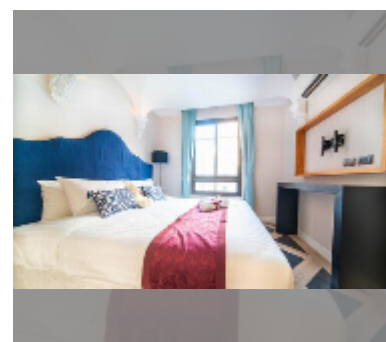

Condo for sale 1 bedroom 35.03 m² in Espana Condo Resort Pattaya, Pattaya

฿ 2,149,000

UNIT PARAMETERS:

UID	FS-241319
quota	foreign quota
type	1 bedroom
size	35.03m²
floor	2
view	garden view

PROJECT PARAMETERS:

district	Jomtien
buildings	7
floors	8
built in	2018
maintenance	฿ 18,916/year

FACILITIES:

General information: resort, underground parking, open parking, covered parking.

Swimming pool: swimming pool, kids pool.

Chill zone: chill zone.

Health zone: gym, sauna.

Other: lobby, kids playgarden, CCTV, security, minimart.