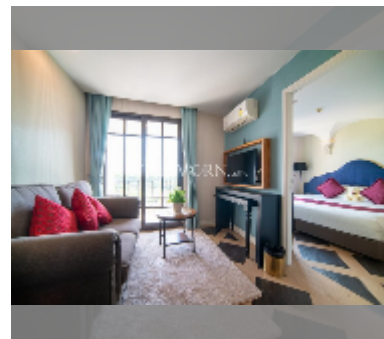

Condo for sale 1 bedroom 35.03 m² in Espana Condo Resort Pattaya, Pattaya

฿ 3,049,000

UNIT PARAMETERS:

UID	FS-241318
quota	foreign quota
type	1 bedroom
size	35.03m²
floor	1
view	garden view

PROJECT PARAMETERS:

district	Jomtien
buildings	7
floors	8
built in	2018
maintenance	฿ 18,916/year

FACILITIES:

General information: resort, underground parking, open parking, covered parking.
Swimming pool: swimming pool, kids pool.
Chill zone: chill zone.
Health zone: gym, sauna.
Other: lobby, kids playgarden, CCTV, security, minimart.