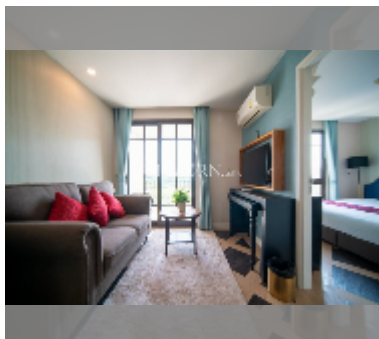

Condo for sale 1 bedroom 35.03 m² in Espana Condo Resort Pattaya, Pattaya

฿ 3,049,000

UNIT PARAMETERS:

UID	FS-241318
quota	foreign quota
type	1 bedroom
size	35.03m ²
floor	1
view	garden view

PROJECT PARAMETERS:

district	Jomtien
buildings	7
floors	8
built in	2018
maintenance	฿ 18,916/year

FACILITIES:

General information: resort, underground parking, open parking, covered parking.
Swimming pool: swimming pool, kids pool.
Chill zone: chill zone.
Health zone: gym, sauna.
Other: lobby, kids playgarden, CCTV, security, minimart.