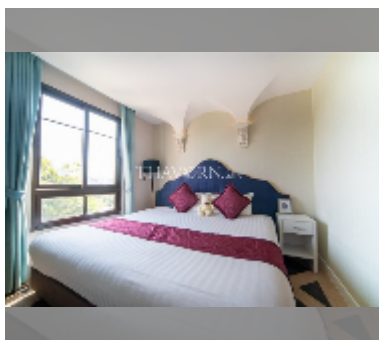

Condo for sale 1 bedroom 35.03 m² in Espana Condo Resort Pattaya, Pattaya

฿ 3,049,000

UNIT PARAMETERS:

UID	FS-241318
quota	foreign quota
type	1 bedroom
size	35.03m ²
floor	1
view	garden view

PROJECT PARAMETERS:

district	Jomtien
buildings	7
floors	8
built in	2018
maintenance	฿ 18,916/year

FACILITIES:

General information: resort, underground parking, open parking, covered parking.
Swimming pool: swimming pool, kids pool.
Chill zone: chill zone.
Health zone: gym, sauna.
Other: lobby, kids playgarden, CCTV, security, minimart.