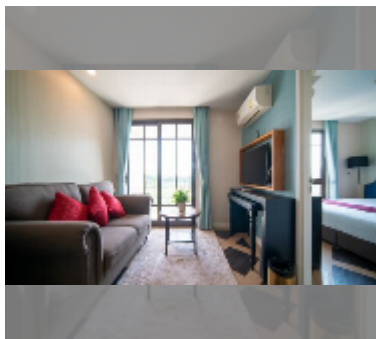

Condo for sale 1 bedroom 35.03 m² in Espana Condo Resort Pattaya, Pattaya

฿ 3,049,000

UNIT PARAMETERS:

UID	FS-241318
quota	foreign quota
type	1 bedroom
size	35.03m²
floor	1
view	garden view

PROJECT PARAMETERS:

district	Jomtien
buildings	7
floors	8
built in	2018
maintenance	฿ 18,916/year

FACILITIES:

General information: resort, underground parking, open parking, covered parking.

Swimming pool: swimming pool, kids pool.

Chill zone: chill zone.

Health zone: gym, sauna.

Other: lobby, kids playgarden, CCTV, security, minimart.