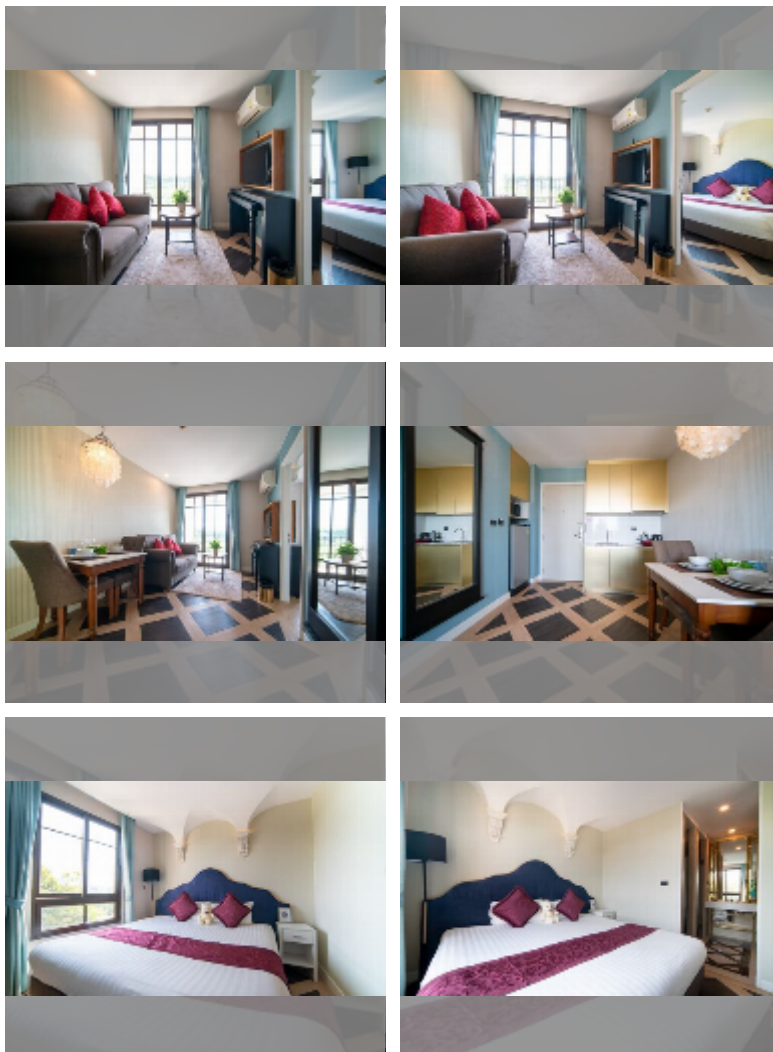

Condo for sale 1 bedroom 35.03 m² in Espana Condo Resort Pattaya, Pattaya

฿ 3,049,000

UNIT PARAMETERS:

UID	FS-241318
quota	foreign quota
type	1 bedroom
size	35.03m ²
floor	1
view	garden view

PROJECT PARAMETERS:

district	Jomtien
buildings	7
floors	8
built in	2018
maintenance	฿ 18,916/year

FACILITIES:

General information: resort, underground parking, open parking, covered parking.
Swimming pool: swimming pool, kids pool.
Chill zone: chill zone.
Health zone: gym, sauna.
Other: lobby, kids playgarden, CCTV, security, minimart.