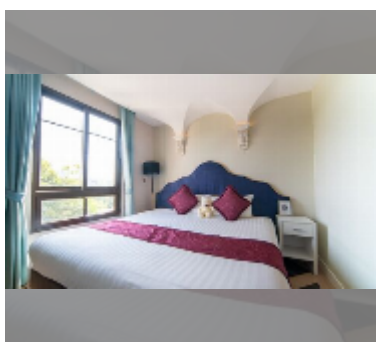

Condo for sale 1 bedroom 35.03 m² in Espana Condo Resort Pattaya, Pattaya

฿ 3,049,000

UNIT PARAMETERS:

UID	FS-241318
quota	foreign quota
type	1 bedroom
size	35.03m²
floor	1
view	garden view

PROJECT PARAMETERS:

district	Jomtien
buildings	7
floors	8
built in	2018
maintenance	฿ 18,916/year

FACILITIES:

General information: resort, underground parking, open parking, covered parking.

Swimming pool: swimming pool, kids pool.

Chill zone: chill zone.

Health zone: gym, sauna.

Other: lobby, kids playgarden, CCTV, security, minimart.