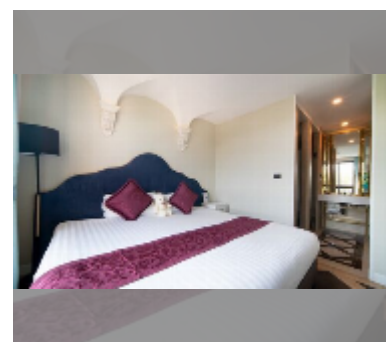

Condo for sale 1 bedroom 35.03 m² in Espana Condo Resort Pattaya, Pattaya

฿ 3,049,000

UNIT PARAMETERS:

UID	FS-241318
quota	foreign quota
type	1 bedroom
size	35.03m²
floor	1
view	garden view

PROJECT PARAMETERS:

district	Jomtien
buildings	7
floors	8
built in	2018
maintenance	฿ 18,916/year

FACILITIES:

General information: resort, underground parking, open parking, covered parking.

Swimming pool: swimming pool, kids pool.

Chill zone: chill zone.

Health zone: gym, sauna.

Other: lobby, kids playgarden, CCTV, security, minimart.