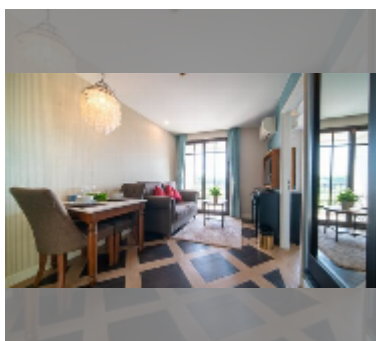

Condo for sale 1 bedroom 35.03 m² in Espana Condo Resort Pattaya, Pattaya

฿ 3,049,000

UNIT PARAMETERS:

UID	FS-241318
quota	foreign quota
type	1 bedroom
size	35.03m²
floor	1
view	garden view

PROJECT PARAMETERS:

district	Jomtien
buildings	7
floors	8
built in	2018
maintenance	฿ 18,916/year

FACILITIES:

General information: resort, underground parking, open parking, covered parking.

Swimming pool: swimming pool, kids pool.

Chill zone: chill zone.

Health zone: gym, sauna.

Other: lobby, kids playgarden, CCTV, security, minimart.