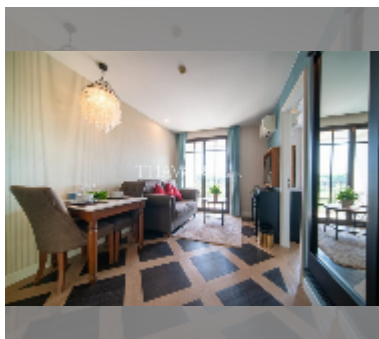

Condo for sale 1 bedroom 35.03 m² in Espana Condo Resort Pattaya, Pattaya

฿ 3,049,000

UNIT PARAMETERS:

UID	FS-241318
quota	foreign quota
type	1 bedroom
size	35.03m²
floor	1
view	garden view

PROJECT PARAMETERS:

district	Jomtien
buildings	7
floors	8
built in	2018
maintenance	฿ 18,916/year

FACILITIES:

General information: resort, underground parking, open parking, covered parking.
Swimming pool: swimming pool, kids pool.
Chill zone: chill zone.
Health zone: gym, sauna.
Other: lobby, kids playgarden, CCTV, security, minimart.