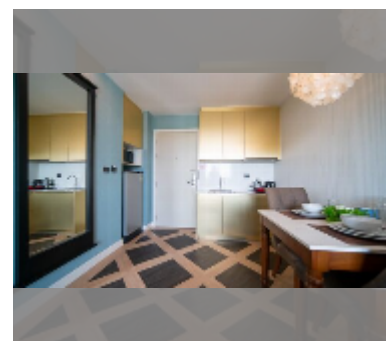

Condo for sale 1 bedroom 35.03 m² in Espana Condo Resort Pattaya, Pattaya

฿ 3,049,000

UNIT PARAMETERS:

UID	FS-241318
quota	foreign quota
type	1 bedroom
size	35.03m²
floor	1
view	garden view

PROJECT PARAMETERS:

district	Jomtien
buildings	7
floors	8
built in	2018
maintenance	฿ 18,916/year

FACILITIES:

General information: resort, underground parking, open parking, covered parking.

Swimming pool: swimming pool, kids pool.

Chill zone: chill zone.

Health zone: gym, sauna.

Other: lobby, kids playgarden, CCTV, security, minimart.