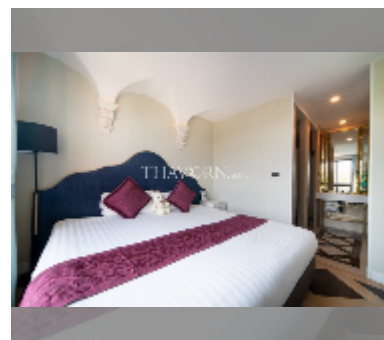

Condo for sale 1 bedroom 35.03 m² in Espana Condo Resort Pattaya, Pattaya

฿ 3,049,000

UNIT PARAMETERS:

UID	FS-241318
quota	foreign quota
type	1 bedroom
size	35.03m ²
floor	1
view	garden view

PROJECT PARAMETERS:

district	Jomtien
buildings	7
floors	8
built in	2018
maintenance	฿ 18,916/year

FACILITIES:

General information: resort, underground parking, open parking, covered parking.
Swimming pool: swimming pool, kids pool.
Chill zone: chill zone.
Health zone: gym, sauna.
Other: lobby, kids playgarden, CCTV, security, minimart.