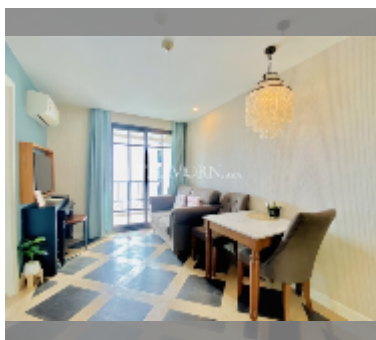

Condo for sale 1 bedroom 35 m² in Espana Condo Resort Pattaya, Pattaya

฿ 2,210,000

UNIT PARAMETERS:

UID	FS-241299
quota	thai quota
type	1 bedroom
size	35m²
floor	6
view	city view

PROJECT PARAMETERS:

district	Jomtien
buildings	7
floors	8
built in	2018
maintenance	฿ 18,900/year

FACILITIES:

General information: resort, underground parking, open parking, covered parking.

Swimming pool: swimming pool, kids pool.

Chill zone: chill zone.

Health zone: gym, sauna.

Other: lobby, kids playgarden, CCTV, security, minimart.