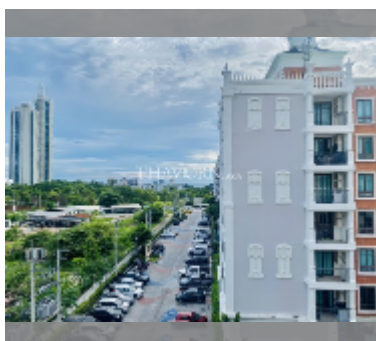

Condo for sale 1 bedroom 35 m² in Espana Condo Resort Pattaya, Pattaya

฿ 2,210,000

UNIT PARAMETERS:

UID	FS-241299
quota	thai quota
type	1 bedroom
size	35m²
floor	6
view	city view

PROJECT PARAMETERS:

district	Jomtien
buildings	7
floors	8
built in	2018
maintenance	฿ 18,900/year

FACILITIES:

General information: resort, underground parking, open parking, covered parking.

Swimming pool: swimming pool, kids pool.

Chill zone: chill zone.

Health zone: gym, sauna.

Other: lobby, kids playgarden, CCTV, security, minimart.