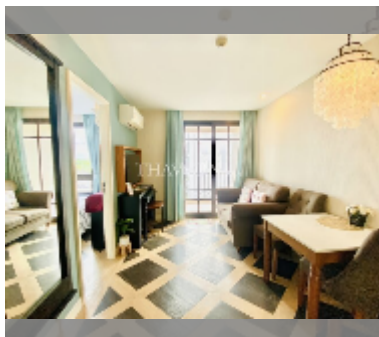

Condo for sale 1 bedroom 35 m² in Espana Condo Resort Pattaya, Pattaya

฿ 2,210,000

UNIT PARAMETERS:

UID	FS-241299
quota	thai quota
type	1 bedroom
size	35m²
floor	6
view	city view

PROJECT PARAMETERS:

district	Jomtien
buildings	7
floors	8
built in	2018
maintenance	฿ 18,900/year

FACILITIES:

General information: resort, underground parking, open parking, covered parking.

Swimming pool: swimming pool, kids pool.

Chill zone: chill zone.

Health zone: gym, sauna.

Other: lobby, kids playgarden, CCTV, security, minimart.