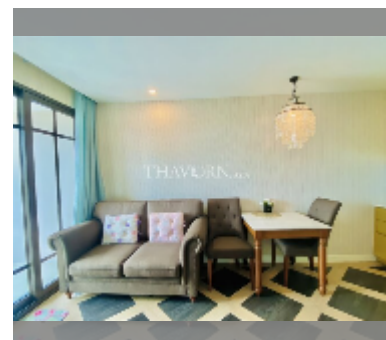

Condo for sale 1 bedroom 35 m² in Espana Condo Resort Pattaya, Pattaya

฿ 2,210,000

UNIT PARAMETERS:

UID	FS-241299
quota	thai quota
type	1 bedroom
size	35m²
floor	6
view	city view

PROJECT PARAMETERS:

district	Jomtien
buildings	7
floors	8
built in	2018
maintenance	฿ 18,900/year

FACILITIES:

General information: resort, underground parking, open parking, covered parking.

Swimming pool: swimming pool, kids pool.

Chill zone: chill zone.

Health zone: gym, sauna.

Other: lobby, kids playgarden, CCTV, security, minimart.