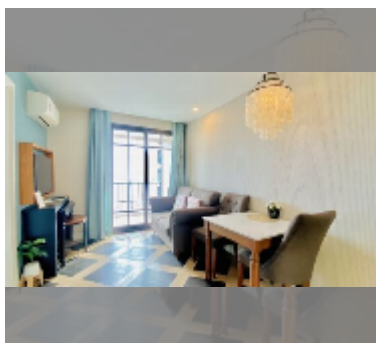

Condo for sale 1 bedroom 35 m² in Espana Condo Resort Pattaya, Pattaya

฿ 2,210,000

UNIT PARAMETERS:

UID	FS-241299
quota	thai quota
type	1 bedroom
size	35m²
floor	6
view	city view

PROJECT PARAMETERS:

district	Jomtien
buildings	7
floors	8
built in	2018
maintenance	฿ 18,900/year

FACILITIES:

General information: resort, underground parking, open parking, covered parking.

Swimming pool: swimming pool, kids pool.

Chill zone: chill zone.

Health zone: gym, sauna.

Other: lobby, kids playgarden, CCTV, security, minimart.