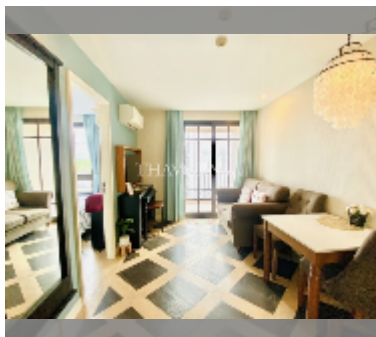

Condo for sale 1 bedroom 35 m² in Espana Condo Resort Pattaya, Pattaya

฿ 2,210,000

UNIT PARAMETERS:

UID	FS-241299
quota	thai quota
type	1 bedroom
size	35m²
floor	6
view	city view

PROJECT PARAMETERS:

district	Jomtien
buildings	7
floors	8
built in	2018
maintenance	฿ 18,900/year

FACILITIES:

General information: resort, underground parking, open parking, covered parking.

Swimming pool: swimming pool, kids pool.

Chill zone: chill zone.

Health zone: gym, sauna.

Other: lobby, kids playgarden, CCTV, security, minimart.