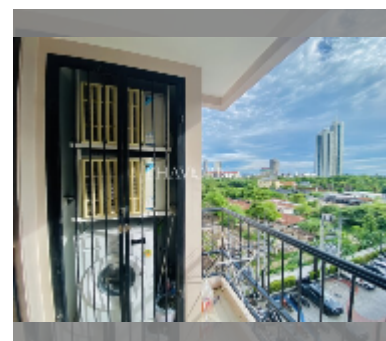

Condo for sale 1 bedroom 35 m² in Espana Condo Resort Pattaya, Pattaya

฿ 2,210,000

UNIT PARAMETERS:

UID	FS-241299
quota	thai quota
type	1 bedroom
size	35m ²
floor	6
view	city view

PROJECT PARAMETERS:

district	Jomtien
buildings	7
floors	8
built in	2018
maintenance	฿ 18,900/year

FACILITIES:

General information: resort, underground parking, open parking, covered parking.

Swimming pool: swimming pool, kids pool.

Chill zone: chill zone.

Health zone: gym, sauna.

Other: lobby, kids playgarden, CCTV, security, minimart.