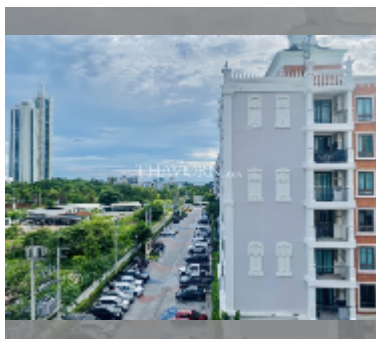

Condo for sale 1 bedroom 35 m² in Espana Condo Resort Pattaya, Pattaya

฿ 2,210,000

UNIT PARAMETERS:

UID	FS-241299
quota	thai quota
type	1 bedroom
size	35m²
floor	6
view	city view

PROJECT PARAMETERS:

district	Jomtien
buildings	7
floors	8
built in	2018
maintenance	฿ 18,900/year

FACILITIES:

General information: resort, underground parking, open parking, covered parking.

Swimming pool: swimming pool, kids pool.

Chill zone: chill zone.

Health zone: gym, sauna.

Other: lobby, kids playgarden, CCTV, security, minimart.