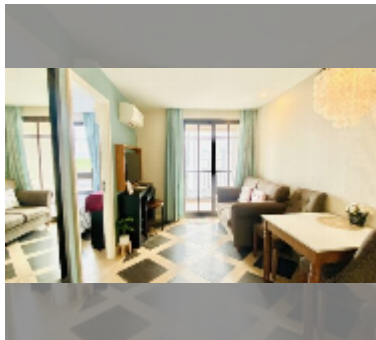

Condo for sale 1 bedroom 35 m² in Espana Condo Resort Pattaya, Pattaya

฿ 2,210,000

UNIT PARAMETERS:

UID	FS-241299
quota	thai quota
type	1 bedroom
size	35m²
floor	6
view	city view

PROJECT PARAMETERS:

district	Jomtien
buildings	7
floors	8
built in	2018
maintenance	฿ 18,900/year

FACILITIES:

General information: resort, underground parking, open parking, covered parking.

Swimming pool: swimming pool, kids pool.

Chill zone: chill zone.

Health zone: gym, sauna.

Other: lobby, kids playgarden, CCTV, security, minimart.