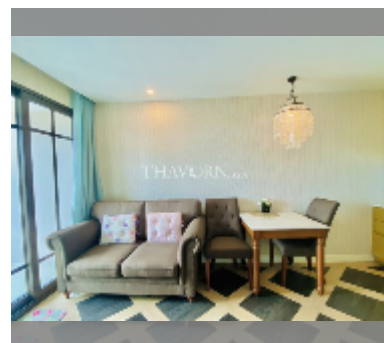

Condo for sale 1 bedroom 35 m² in Espana Condo Resort Pattaya, Pattaya

฿ 2,210,000

UNIT PARAMETERS:

UID	FS-241299
quota	thai quota
type	1 bedroom
size	35m²
floor	6
view	city view

PROJECT PARAMETERS:

district	Jomtien
buildings	7
floors	8
built in	2018
maintenance	฿ 18,900/year

FACILITIES:

General information: resort, underground parking, open parking, covered parking.

Swimming pool: swimming pool, kids pool.

Chill zone: chill zone.

Health zone: gym, sauna.

Other: lobby, kids playgarden, CCTV, security, minimart.