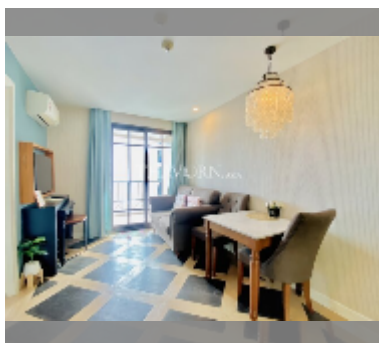

Condo for sale 1 bedroom 35 m² in Espana Condo Resort Pattaya, Pattaya

฿ 2,210,000

UNIT PARAMETERS:

UID	FS-241299
quota	thai quota
type	1 bedroom
size	35m²
floor	6
view	city view

PROJECT PARAMETERS:

district	Jomtien
buildings	7
floors	8
built in	2018
maintenance	฿ 18,900/year

FACILITIES:

General information: resort, underground parking, open parking, covered parking.

Swimming pool: swimming pool, kids pool.

Chill zone: chill zone.

Health zone: gym, sauna.

Other: lobby, kids playgarden, CCTV, security, minimart.