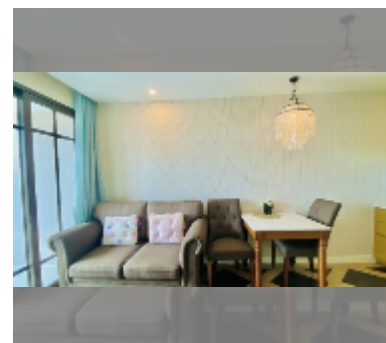

Condo for sale 1 bedroom 35 m² in Espana Condo Resort Pattaya, Pattaya

฿ 2,210,000

UNIT PARAMETERS:

UID	FS-241299
quota	thai quota
type	1 bedroom
size	35m²
floor	6
view	city view

PROJECT PARAMETERS:

district	Jomtien
buildings	7
floors	8
built in	2018
maintenance	฿ 18,900/year

FACILITIES:

General information: resort, underground parking, open parking, covered parking.

Swimming pool: swimming pool, kids pool.

Chill zone: chill zone.

Health zone: gym, sauna.

Other: lobby, kids playgarden, CCTV, security, minimart.