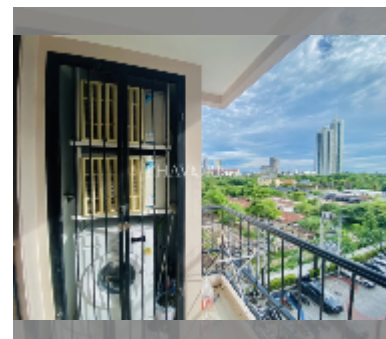

Condo for sale 1 bedroom 35 m² in Espana Condo Resort Pattaya, Pattaya

฿ 2,210,000

UNIT PARAMETERS:

UID	FS-241299
quota	thai quota
type	1 bedroom
size	35m ²
floor	6
view	city view

PROJECT PARAMETERS:

district	Jomtien
buildings	7
floors	8
built in	2018
maintenance	฿ 18,900/year

FACILITIES:

General information: resort, underground parking, open parking, covered parking.

Swimming pool: swimming pool, kids pool.

Chill zone: chill zone.

Health zone: gym, sauna.

Other: lobby, kids playgarden, CCTV, security, minimart.