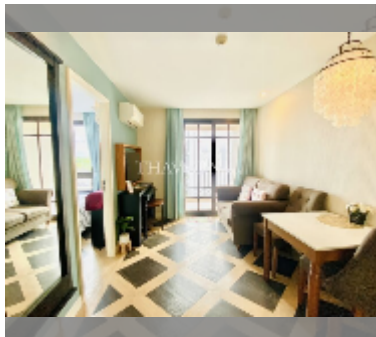

Condo for sale 1 bedroom 35 m² in Espana Condo Resort Pattaya, Pattaya

฿ 2,210,000

UNIT PARAMETERS:

UID	FS-241299
quota	thai quota
type	1 bedroom
size	35m²
floor	6
view	city view

PROJECT PARAMETERS:

district	Jomtien
buildings	7
floors	8
built in	2018
maintenance	฿ 18,900/year

FACILITIES:

General information: resort, underground parking, open parking, covered parking.

Swimming pool: swimming pool, kids pool.

Chill zone: chill zone.

Health zone: gym, sauna.

Other: lobby, kids playgarden, CCTV, security, minimart.