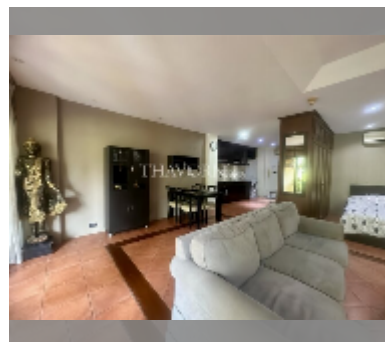

Condo for sale studio 64 m² in Chateau Dale Thabali Condo, Pattaya

฿ 3,350,000

UNIT PARAMETERS:

UID	FS-241297
quota	company ownership
type	studio
size	64m²
floor	3
view	garden view
equipment: furniture, air conditioner, television, washing-machine, refrigerator	
online viewing	yes

PROJECT PARAMETERS:

district	Thappraya
buildings	4
floors	6
built in	2007

FACILITIES:

- General information: resort, covered parking.
- Swimming pool: swimming pool.
- Chill zone: chill zone, garden.
- Health zone: massage, SPA.
- Other: CCTV, security.