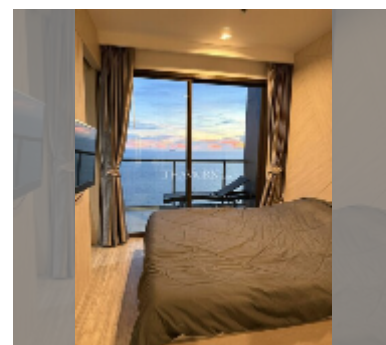

### UNIT PARAMETERS:

UID	FS-241292
quota	foreign quota
type	1 bedroom
size	45.71m <sup>2</sup>
floor	28
view	sea view