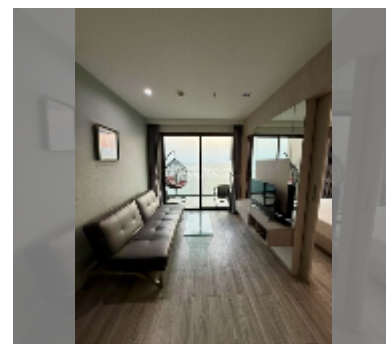

Condo for sale 1 bedroom 45.71 m² in Aeras, Pattaya

฿ 7,260,000

UNIT PARAMETERS:

UID	FS-241292
quota	foreign quota
type	1 bedroom
size	45.71m²
floor	28
view	sea view

PROJECT PARAMETERS:

district	Jomtien
buildings	2
floors	38
built in	2017
maintenance	฿ 21,941/year

FACILITIES:

General information: highrise, underground parking.

Swimming pool: swimming pool, rooftop pool.

Chill zone: chill zone, garden, rooftop chillout.

Health zone: gym.

Other: lobby, clubhouse, games room, kids playgarden, CCTV, security, minimart.