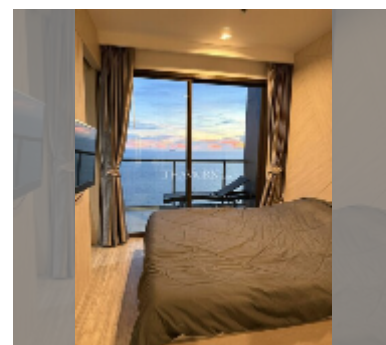

Condo for sale 1 bedroom 45.71 m² in Aeras, Pattaya

฿ 7,260,000

UNIT PARAMETERS:

UID	FS-241292
quota	foreign quota
type	1 bedroom
size	45.71m²
floor	28
view	sea view

PROJECT PARAMETERS:

district	Jomtien
buildings	2
floors	38
built in	2017
maintenance	฿ 21,941/year

FACILITIES:

General information: highrise, underground parking.

Swimming pool: swimming pool, rooftop pool.

Chill zone: chill zone, garden, rooftop chillout.

Health zone: gym.

Other: lobby, clubhouse, games room, kids playgarden, CCTV, security, minimart.