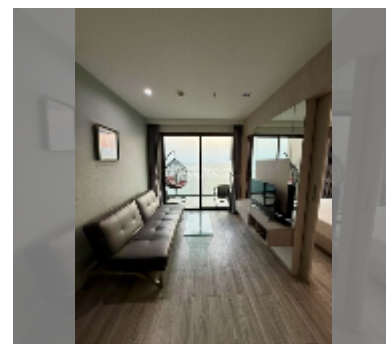

### UNIT PARAMETERS:

UID	FS-241292
quota	foreign quota
type	1 bedroom
size	45.71m <sup>2</sup>
floor	28
view	sea view