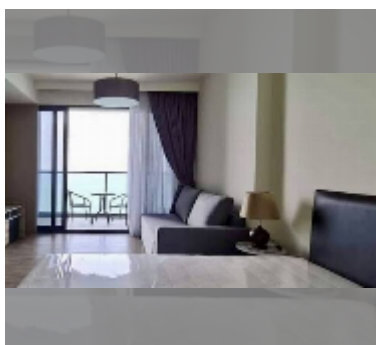

Condo for sale studio 38 m² in Zire Wongamat, Pattaya

฿ 6,380,000

UNIT PARAMETERS:

UID	FS-241290
quota	foreign quota
type	studio
size	38m²
floor	25
view	sea view

PROJECT PARAMETERS:

district	Wongamat
buildings	2
floors	54
built in	2014
maintenance	฿ 25,080/year

FACILITIES:

General information: highrise, meters to beach: 30, minutes to beach: 1, multy-level parking, covered parking.

Swimming pool: swimming pool.

Chill zone: chill zone, garden.

Health zone: gym.

Other: reception, lobby, meeting room, kids playgarden, CCTV, security.