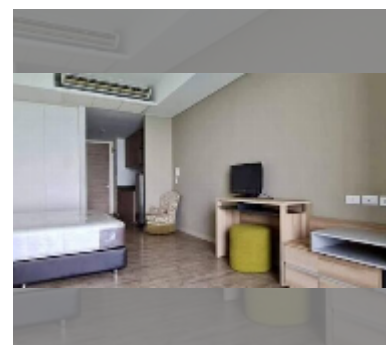

Condo for sale studio 38 m² in Zire Wongamat, Pattaya

฿ 6,380,000

UNIT PARAMETERS:

UID	FS-241290
quota	foreign quota
type	studio
size	38m²
floor	25
view	sea view

PROJECT PARAMETERS:

district	Wongamat
buildings	2
floors	54
built in	2014
maintenance	฿ 25,080/year

FACILITIES:

General information: highrise, meters to beach: 30, minutes to beach: 1, multy-level parking, covered parking.

Swimming pool: swimming pool.

Chill zone: chill zone, garden.

Health zone: gym.

Other: reception, lobby, meeting room, kids playgarden, CCTV, security.