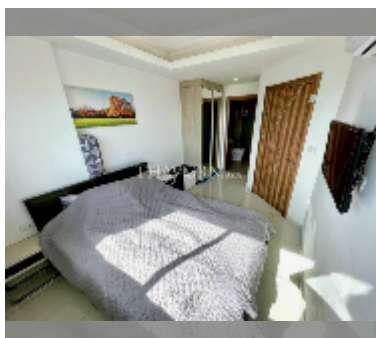

Condo for sale 1 bedroom 37 m² in Laguna Beach Resort 2, Pattaya

฿ 2,080,000

UNIT PARAMETERS:

UID	FS-241274
quota	foreign quota
type	1 bedroom
size	37m²
floor	4
view	city view
equipment: furniture, air conditioner, television, washing-machine, refrigerator	

PROJECT PARAMETERS:

district	Jomtien
buildings	4
floors	8
built in	2016

FACILITIES:

General information: resort, meters to beach: 700, minutes to beach: 10, underground parking.

Swimming pool: swimming pool, kids pool, water slides, waterfall, jacuzzi, pool bar .

Chill zone: chill zone, garden.

Health zone: gym, sauna, massage.

Other: reception, lobby, clubhouse, kids playgarden, CCTV, security, minimart, laundry.