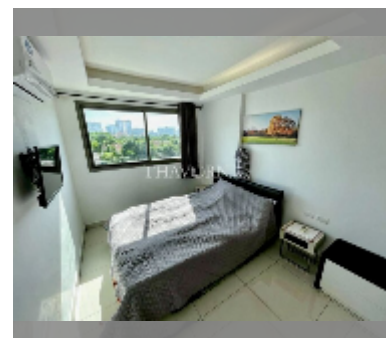

Condo for sale 1 bedroom 37 m² in Laguna Beach Resort 2, Pattaya

฿ 2,080,000

UNIT PARAMETERS:

UID	FS-241274
quota	foreign quota
type	1 bedroom
size	37m²
floor	4
view	city view
equipment: furniture, air conditioner, television, washing-machine, refrigerator	

PROJECT PARAMETERS:

district	Jomtien
buildings	4
floors	8
built in	2016

FACILITIES:

General information: resort, meters to beach: 700, minutes to beach: 10, underground parking.

Swimming pool: swimming pool, kids pool, water slides, waterfall, jacuzzi, pool bar .

Chill zone: chill zone, garden.

Health zone: gym, sauna, massage.

Other: reception, lobby, clubhouse, kids playgarden, CCTV, security, minimart, laundry.