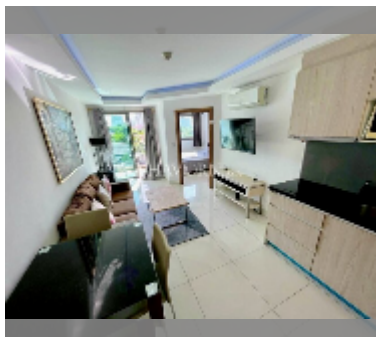

Condo for sale 1 bedroom 37 m² in Laguna Beach Resort 2, Pattaya

฿ 2,080,000

UNIT PARAMETERS:

UID	FS-241274
quota	foreign quota
type	1 bedroom
size	37m²
floor	4
view	city view
equipment: furniture, air conditioner, television, washing-machine, refrigerator	

PROJECT PARAMETERS:

district	Jomtien
buildings	4
floors	8
built in	2016

FACILITIES:

General information: resort, meters to beach: 700, minutes to beach: 10, underground parking.

Swimming pool: swimming pool, kids pool, water slides, waterfall, jacuzzi, pool bar .

Chill zone: chill zone, garden.

Health zone: gym, sauna, massage.

Other: reception, lobby, clubhouse, kids playgarden, CCTV, security, minimart, laundry.