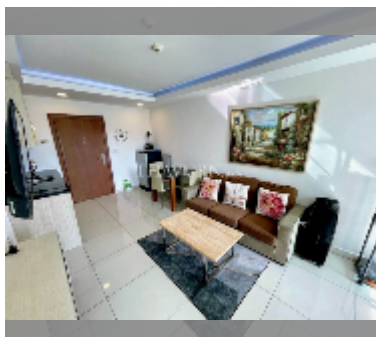

Condo for sale 1 bedroom 37 m² in Laguna Beach Resort 2, Pattaya

฿ 2,080,000

UNIT PARAMETERS:

UID	FS-241274
quota	foreign quota
type	1 bedroom
size	37m ²
floor	4
view	city view
equipment: furniture, air conditioner, television, washing-machine, refrigerator	

PROJECT PARAMETERS:

district	Jomtien
buildings	4
floors	8
built in	2016

FACILITIES:

General information: resort, meters to beach: 700, minutes to beach: 10, underground parking.

Swimming pool: swimming pool, kids pool, water slides, waterfall, jacuzzi, pool bar .

Chill zone: chill zone, garden.

Health zone: gym, sauna, massage.

Other: reception, lobby, clubhouse, kids playgarden, CCTV, security, minimart, laundry.

[details](#)