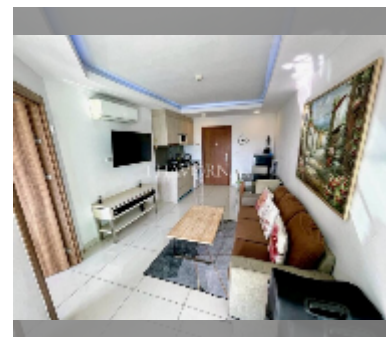

Condo for sale 1 bedroom 37 m² in Laguna Beach Resort 2, Pattaya

฿ 2,080,000

UNIT PARAMETERS:

UID	FS-241274
quota	foreign quota
type	1 bedroom
size	37m²
floor	4
view	city view
equipment: furniture, air conditioner, television, washing-machine, refrigerator	

PROJECT PARAMETERS:

district	Jomtien
buildings	4
floors	8
built in	2016

FACILITIES:

General information: resort, meters to beach: 700, minutes to beach: 10, underground parking.

Swimming pool: swimming pool, kids pool, water slides, waterfall, jacuzzi, pool bar .

Chill zone: chill zone, garden.

Health zone: gym, sauna, massage.

Other: reception, lobby, clubhouse, kids playgarden, CCTV, security, minimart, laundry.