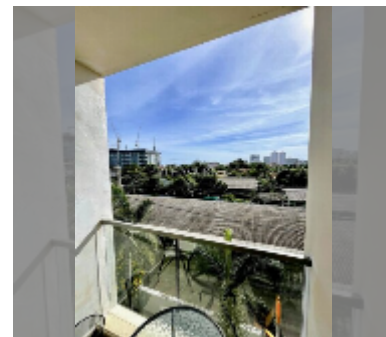

Condo for sale 1 bedroom 37 m² in Laguna Beach Resort 2, Pattaya

฿ 2,080,000

UNIT PARAMETERS:

UID	FS-241274
quota	foreign quota
type	1 bedroom
size	37m ²
floor	4
view	city view
equipment: furniture, air conditioner, television, washing-machine, refrigerator	

PROJECT PARAMETERS:

district	Jomtien
buildings	4
floors	8
built in	2016

FACILITIES:

General information: resort, meters to beach: 700, minutes to beach: 10, underground parking.

Swimming pool: swimming pool, kids pool, water slides, waterfall, jacuzzi, pool bar .

Chill zone: chill zone, garden.

Health zone: gym, sauna, massage.

Other: reception, lobby, clubhouse, kids playgarden, CCTV, security, minimart, laundry.

[details](#)