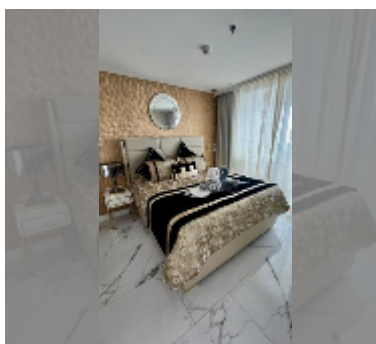

Condo for sale 2 bedroom 65 m² in Copacabana Beach Jomtien, Pattaya

฿ 12,830,000

UNIT PARAMETERS:

UID	FS-241268
quota	foreign quota
type	2 bedroom
size	65m²
floor	8
view	sea view

PROJECT PARAMETERS:

district	Jomtien
buildings	1
floors	59
built in	2022
maintenance	฿ 39,000/year

FACILITIES:

General information: highrise, meters to beach: 50, minutes to beach: 1, shuttle bus, beach front, open parking, multy-level parking.

Swimming pool: swimming pool, rooftop pool, infinity view, jacuzzi, pool bar , sunbathing area.

Chill zone: chill zone, garden, rooftop chillout.

Health zone: gym, sauna, hamam.

Other: lobby, meeting room, games room, kids playgarden, CCTV, security.