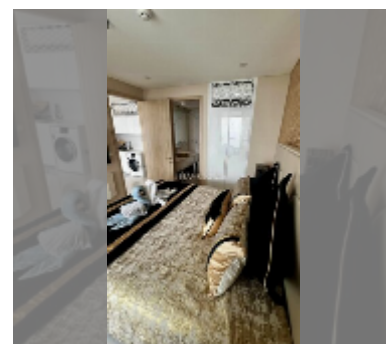

Condo for sale 2 bedroom 65 m² in Copacabana Beach Jomtien, Pattaya

฿ 12,830,000

UNIT PARAMETERS:

UID	FS-241268
quota	foreign quota
type	2 bedroom
size	65m²
floor	8
view	sea view

PROJECT PARAMETERS:

district	Jomtien
buildings	1
floors	59
built in	2022
maintenance	฿ 39,000/year

FACILITIES:

General information: highrise, meters to beach: 50, minutes to beach: 1, shuttle bus, beach front, open parking, multy-level parking.

Swimming pool: swimming pool, rooftop pool, infinity view, jacuzzi, pool bar , sunbathing area.

Chill zone: chill zone, garden, rooftop chillout.

Health zone: gym, sauna, hamam.

Other: lobby, meeting room, games room, kids playgarden, CCTV, security.