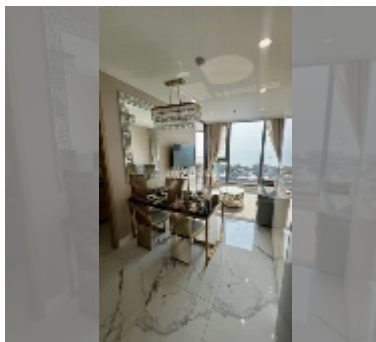

## Condo for sale 2 bedroom 65 m<sup>2</sup> in Copacabana Beach Jomtien, Pattaya

**฿ 12,830,000**

**UNIT PARAMETERS:**

UID	FS-241268
quota	foreign quota
type	2 bedroom
size	65m <sup>2</sup>
floor	8
view	sea view

**PROJECT PARAMETERS:**

district	Jomtien
buildings	1
floors	59
built in	2022
maintenance	฿ 39,000/year

**FACILITIES:**

**General information:** highrise, meters to beach: 50, minutes to beach: 1, shuttle bus, beach front, open parking, multy-level parking.

**Swimming pool:** swimming pool, rooftop pool, infinity view, jacuzzi, pool bar , sunbathing area.

**Chill zone:** chill zone, garden, rooftop chillout.

**Health zone:** gym, sauna, hamam.

**Other:** lobby, meeting room, games room, kids playgarden, CCTV, security.