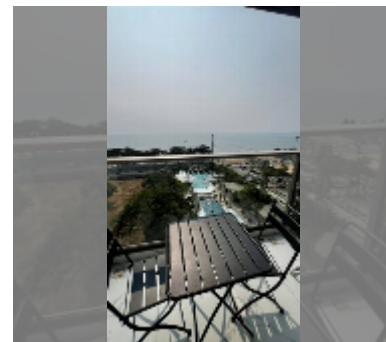

## Condo for sale 2 bedroom 65 m<sup>2</sup> in Copacabana Beach Jomtien, Pattaya

**฿ 12,830,000**

**UNIT PARAMETERS:**

UID	FS-241268
quota	foreign quota
type	2 bedroom
size	65m <sup>2</sup>
floor	8
view	sea view

**PROJECT PARAMETERS:**

district	Jomtien
buildings	1
floors	59
built in	2022
maintenance	฿ 39,000/year

**FACILITIES:**

**General information:** highrise, meters to beach: 50, minutes to beach: 1, shuttle bus, beach front, open parking, multy-level parking.

**Swimming pool:** swimming pool, rooftop pool, infinity view, jacuzzi, pool bar , sunbathing area.

**Chill zone:** chill zone, garden, rooftop chillout.

**Health zone:** gym, sauna, hamam.

**Other:** lobby, meeting room, games room, kids playgarden, CCTV, security.