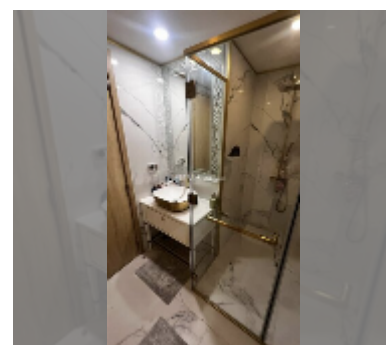

Condo for sale 2 bedroom 65 m² in Copacabana Beach Jomtien, Pattaya

฿ 12,830,000

UNIT PARAMETERS:

UID	FS-241268
quota	foreign quota
type	2 bedroom
size	65m²
floor	8
view	sea view

PROJECT PARAMETERS:

district	Jomtien
buildings	1
floors	59
built in	2022
maintenance	฿ 39,000/year

FACILITIES:

General information: highrise, meters to beach: 50, minutes to beach: 1, shuttle bus, beach front, open parking, multy-level parking.

Swimming pool: swimming pool, rooftop pool, infinity view, jacuzzi, pool bar , sunbathing area.

Chill zone: chill zone, garden, rooftop chillout.

Health zone: gym, sauna, hamam.

Other: lobby, meeting room, games room, kids playgarden, CCTV, security.