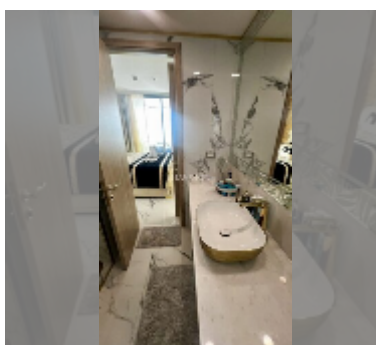

Condo for sale 2 bedroom 65 m² in Copacabana Beach Jomtien, Pattaya

฿ 12,830,000

UNIT PARAMETERS:

UID	FS-241268
quota	foreign quota
type	2 bedroom
size	65m²
floor	8
view	sea view

PROJECT PARAMETERS:

district	Jomtien
buildings	1
floors	59
built in	2022
maintenance	฿ 39,000/year

FACILITIES:

General information: highrise, meters to beach: 50, minutes to beach: 1, shuttle bus, beach front, open parking, multy-level parking.

Swimming pool: swimming pool, rooftop pool, infinity view, jacuzzi, pool bar , sunbathing area.

Chill zone: chill zone, garden, rooftop chillout.

Health zone: gym, sauna, hamam.

Other: lobby, meeting room, games room, kids playgarden, CCTV, security.