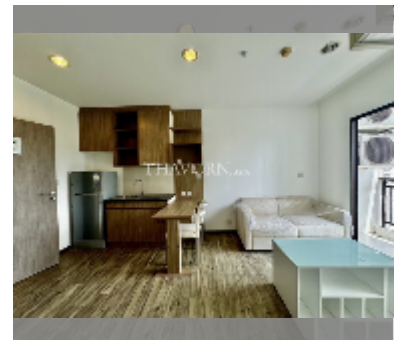

Condo for sale 1 bedroom 35 m² in Treetops Pattaya, Pattaya

฿ 2,100,000

UNIT PARAMETERS:

UID	FS-241264
quota	foreign quota
type	1 bedroom
size	35m²
floor	8
view	city view
quality	excellent
equipment: furniture, air conditioner, television, refrigerator	
online viewing	yes

PROJECT PARAMETERS:

district	Thappraya
buildings	1
floors	12
built in	2015
maintenance	฿ 16,800/year