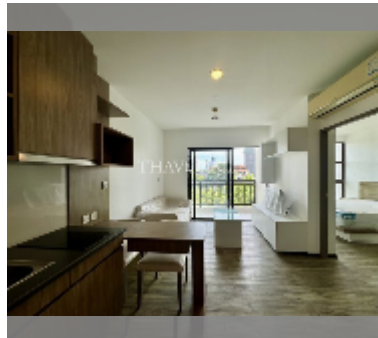

Condo for sale 1 bedroom 35 m² in Treetops Pattaya, Pattaya

฿ 2,100,000

UNIT PARAMETERS:

UID	FS-241264
quota	foreign quota
type	1 bedroom
size	35m²
floor	8
view	city view
quality	excellent
equipment: furniture, air conditioner, television, refrigerator	
online viewing	yes

PROJECT PARAMETERS:

district	Thappraya
buildings	1
floors	12
built in	2015
maintenance	฿ 16,800/year