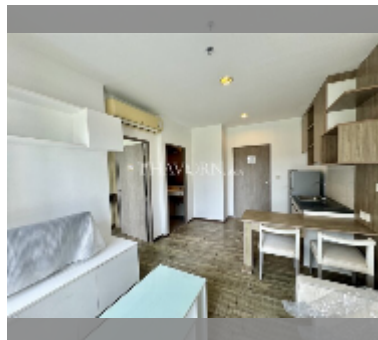

Condo for sale 1 bedroom 35 m² in Treetops Pattaya, Pattaya

฿ 2,100,000

UNIT PARAMETERS:

UID	FS-241264
quota	foreign quota
type	1 bedroom
size	35m²
floor	8
view	city view
quality	excellent
equipment: furniture, air conditioner, television, refrigerator	
online viewing	yes

PROJECT PARAMETERS:

district	Thappraya
buildings	1
floors	12
built in	2015
maintenance	฿ 16,800/year