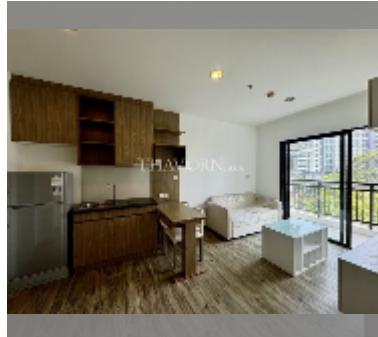

Condo for sale 1 bedroom 35 m² in Treetops Pattaya, Pattaya

฿ 2,100,000

UNIT PARAMETERS:

UID	FS-241264
quota	foreign quota
type	1 bedroom
size	35m²
floor	8
view	city view
quality	excellent
equipment: furniture, air conditioner, television, refrigerator	
online viewing	yes

PROJECT PARAMETERS:

district	Thappraya
buildings	1
floors	12
built in	2015
maintenance	฿ 16,800/year