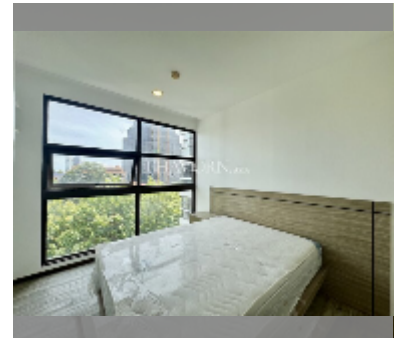

Condo for sale 1 bedroom 35 m² in Treetops Pattaya, Pattaya

฿ 2,100,000

UNIT PARAMETERS:

UID	FS-241264
quota	foreign quota
type	1 bedroom
size	35m²
floor	8
view	city view
quality	excellent
equipment: furniture, air conditioner, television, refrigerator	
online viewing	yes

PROJECT PARAMETERS:

district	Thappraya
buildings	1
floors	12
built in	2015
maintenance	฿ 16,800/year