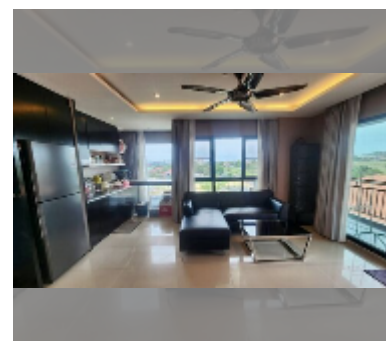

Condo for sale 1 bedroom 52 m² in The Blue Residence, Pattaya

฿ 1,940,000

UNIT PARAMETERS:

UID	FS-241261
quota	foreign quota
type	1 bedroom
size	52m²
floor	6
view	garden view

PROJECT PARAMETERS:

district	East Pattaya
buildings	2
floors	8
built in	2013
maintenance	฿ 12,480/year

FACILITIES:

General information: resort, underground parking, open parking.

Swimming pool: swimming pool, kids pool, jacuzzi.

Chill zone: garden.

Health zone: gym.

Other: lobby, CCTV, security.