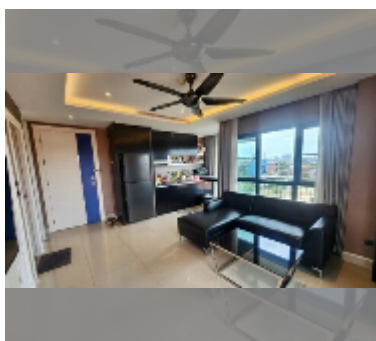

Condo for sale 1 bedroom 52 m² in The Blue Residence, Pattaya

฿ 1,940,000

UNIT PARAMETERS:

UID	FS-241261
quota	foreign quota
type	1 bedroom
size	52m²
floor	6
view	garden view

PROJECT PARAMETERS:

district	East Pattaya
buildings	2
floors	8
built in	2013
maintenance	฿ 12,480/year

FACILITIES:

General information: resort, underground parking, open parking.

Swimming pool: swimming pool, kids pool, jacuzzi.

Chill zone: garden.

Health zone: gym.

Other: lobby, CCTV, security.