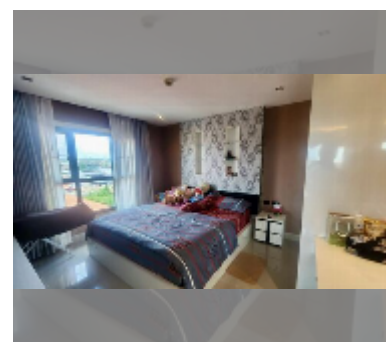

Condo for sale 1 bedroom 52 m² in The Blue Residence, Pattaya

฿ 1,940,000

UNIT PARAMETERS:

UID	FS-241261
quota	foreign quota
type	1 bedroom
size	52m²
floor	6
view	garden view

PROJECT PARAMETERS:

district	East Pattaya
buildings	2
floors	8
built in	2013
maintenance	฿ 12,480/year

FACILITIES:

General information: resort, underground parking, open parking.

Swimming pool: swimming pool, kids pool, jacuzzi.

Chill zone: garden.

Health zone: gym.

Other: lobby, CCTV, security.