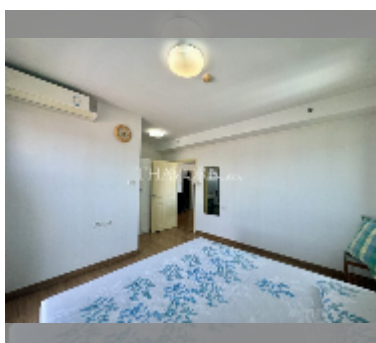

Condo for sale 2 bedroom 78 m² in Supalai Mare, Pattaya

฿ 6,500,000

UNIT PARAMETERS:

UID	FS-241258
quota	thai quota
type	2 bedroom
size	78m²
floor	25
view	sea view
quality	excellent
equipment: air conditioner, television, washing-machine, refrigerator	
online viewing	yes

PROJECT PARAMETERS:

district	Thepprasit
buildings	1
floors	35
built in	2016
maintenance	฿ 28,080/year

FACILITIES:

General information: highrise, meters to beach: 600, minutes to beach: 8, open parking, multy-level parking, covered parking.

Swimming pool: swimming pool, kids pool, waterfall.

Chill zone: chill zone, garden.

Health zone: gym.

Other: lobby, CCTV, security, laundry.