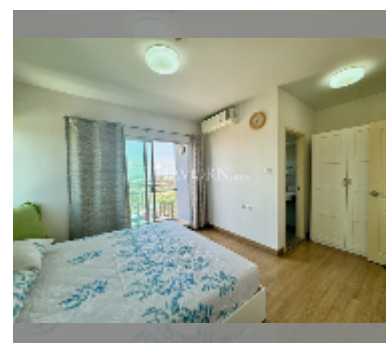

Condo for sale 2 bedroom 78 m² in Supalai Mare, Pattaya

฿ 6,500,000

UNIT PARAMETERS:

UID	FS-241258
quota	thai quota
type	2 bedroom
size	78m²
floor	25
view	sea view
quality	excellent
equipment: air conditioner, television, washing-machine, refrigerator	
online viewing	yes

PROJECT PARAMETERS:

district	Thepprasit
buildings	1
floors	35
built in	2016
maintenance	฿ 28,080/year

FACILITIES:

General information: highrise, meters to beach: 600, minutes to beach: 8, open parking, multy-level parking, covered parking.

Swimming pool: swimming pool, kids pool, waterfall.

Chill zone: chill zone, garden.

Health zone: gym.

Other: lobby, CCTV, security, laundry.