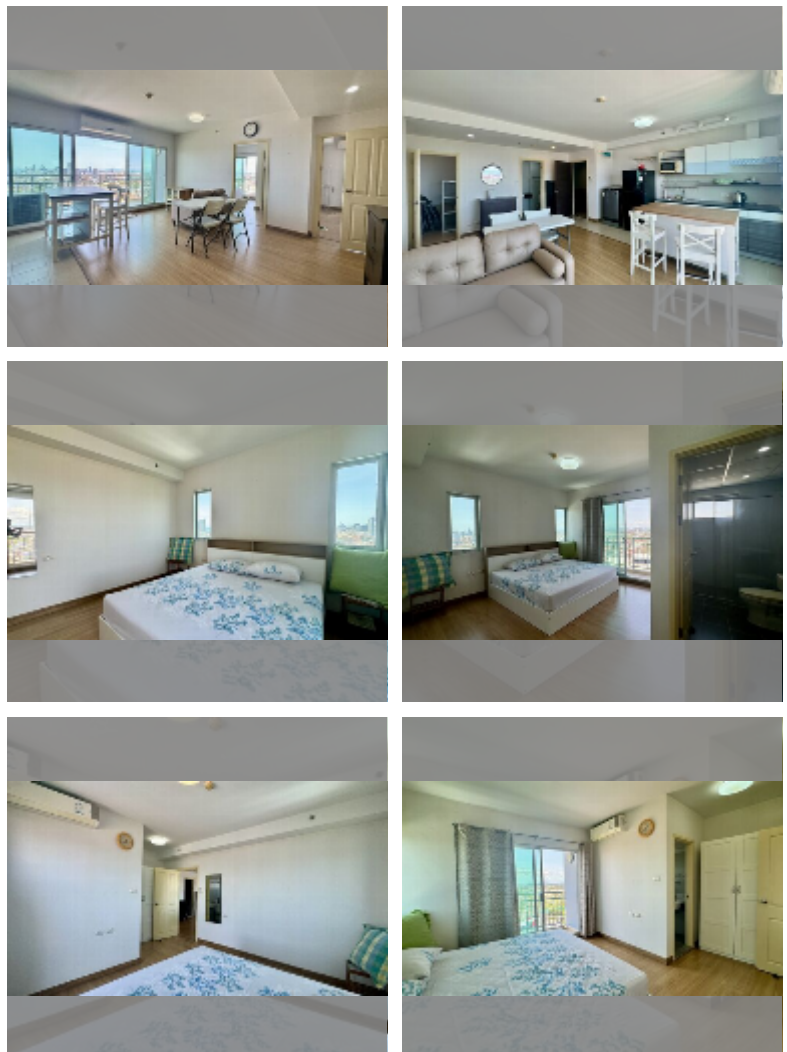

Condo for sale 2 bedroom 78 m² in Supalai Mare, Pattaya

฿ 6,500,000

UNIT PARAMETERS:

UID	FS-241258
quota	thai quota
type	2 bedroom
size	78m²
floor	25
view	sea view
quality	excellent
equipment: air conditioner, television, washing-machine, refrigerator	
online viewing	yes

PROJECT PARAMETERS:

district	Thepprasit
buildings	1
floors	35
built in	2016
maintenance	฿ 28,080/year

FACILITIES:

General information: highrise, meters to beach: 600, minutes to beach: 8, open parking, multy-level parking, covered parking.

Swimming pool: swimming pool, kids pool, waterfall.

Chill zone: chill zone, garden.

Health zone: gym.

Other: lobby, CCTV, security, laundry.