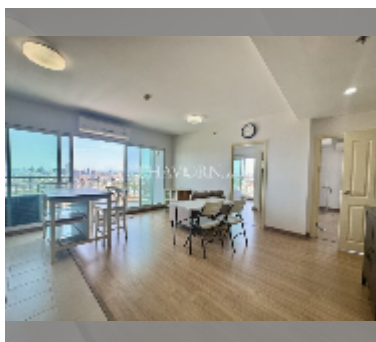

Condo for sale 2 bedroom 78 m² in Supalai Mare, Pattaya

฿ 6,500,000

UNIT PARAMETERS:

UID	FS-241258
quota	thai quota
type	2 bedroom
size	78m²
floor	25
view	sea view
quality	excellent
equipment: air conditioner, television, washing-machine, refrigerator	
online viewing	yes

PROJECT PARAMETERS:

district	Thepprasit
buildings	1
floors	35
built in	2016
maintenance	฿ 28,080/year

FACILITIES:

General information: highrise, meters to beach: 600, minutes to beach: 8, open parking, multy-level parking, covered parking.

Swimming pool: swimming pool, kids pool, waterfall.

Chill zone: chill zone, garden.

Health zone: gym.

Other: lobby, CCTV, security, laundry.