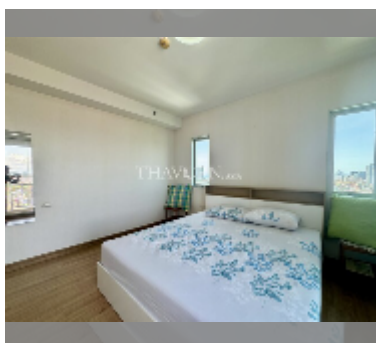

Condo for sale 2 bedroom 78 m² in Supalai Mare, Pattaya

฿ 6,500,000

UNIT PARAMETERS:

UID	FS-241258
quota	thai quota
type	2 bedroom
size	78m²
floor	25
view	sea view
quality	excellent
equipment: air conditioner, television, washing-machine, refrigerator	
online viewing	yes

PROJECT PARAMETERS:

district	Thepprasit
buildings	1
floors	35
built in	2016
maintenance	฿ 28,080/year

FACILITIES:

General information: highrise, meters to beach: 600, minutes to beach: 8, open parking, multy-level parking, covered parking.

Swimming pool: swimming pool, kids pool, waterfall.

Chill zone: chill zone, garden.

Health zone: gym.

Other: lobby, CCTV, security, laundry.