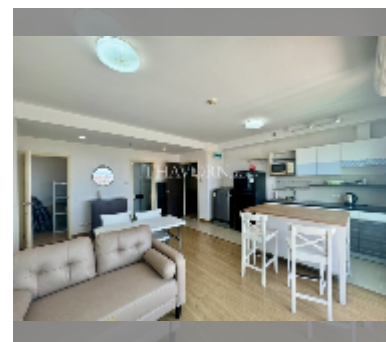

Condo for sale 2 bedroom 78 m² in Supalai Mare, Pattaya

฿ 6,500,000

UNIT PARAMETERS:

UID	FS-241258
quota	thai quota
type	2 bedroom
size	78m²
floor	25
view	sea view
quality	excellent
equipment: air conditioner, television, washing-machine, refrigerator	
online viewing	yes

PROJECT PARAMETERS:

district	Thepprasit
buildings	1
floors	35
built in	2016
maintenance	฿ 28,080/year

FACILITIES:

General information: highrise, meters to beach: 600, minutes to beach: 8, open parking, multy-level parking, covered parking.

Swimming pool: swimming pool, kids pool, waterfall.

Chill zone: chill zone, garden.

Health zone: gym.

Other: lobby, CCTV, security, laundry.