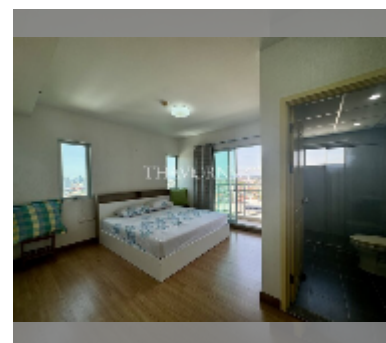

Condo for sale 2 bedroom 78 m² in Supalai Mare, Pattaya

฿ 6,500,000

UNIT PARAMETERS:

UID	FS-241258
quota	thai quota
type	2 bedroom
size	78m²
floor	25
view	sea view
quality	excellent
equipment: air conditioner, television, washing-machine, refrigerator	
online viewing	yes

PROJECT PARAMETERS:

district	Thepprasit
buildings	1
floors	35
built in	2016
maintenance	฿ 28,080/year

FACILITIES:

General information: highrise, meters to beach: 600, minutes to beach: 8, open parking, multy-level parking, covered parking.

Swimming pool: swimming pool, kids pool, waterfall.

Chill zone: chill zone, garden.

Health zone: gym.

Other: lobby, CCTV, security, laundry.