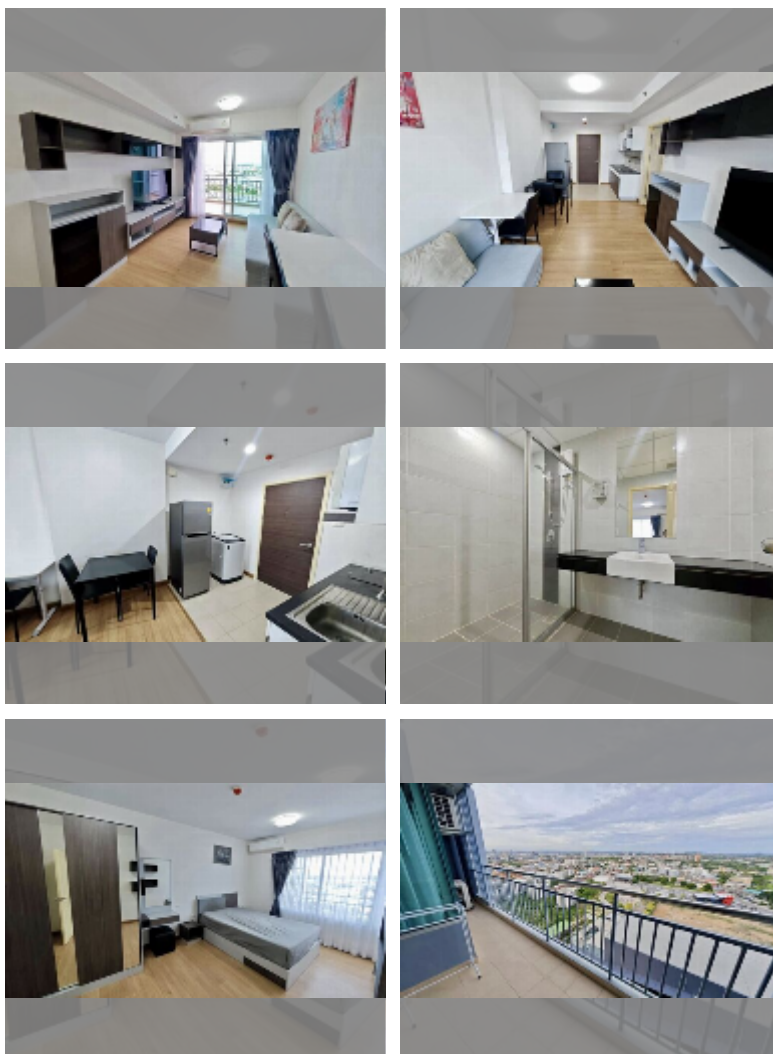

Condo for sale 1 bedroom 45 m² in Supalai Mare, Pattaya

฿ 2,650,000

UNIT PARAMETERS:

UID	FS-241254
quota	foreign quota
type	1 bedroom
size	45m²
floor	24
view	city view

equipment: furniture, air conditioner, television, washing-machine, refrigerator

PROJECT PARAMETERS:

district	Thepprasit
buildings	1
floors	35
built in	2016
maintenance	฿ 16,200/year

FACILITIES:

General information: highrise, meters to beach: 600, minutes to beach: 8, open parking, multy-level parking, covered parking.

Swimming pool: swimming pool, kids pool, waterfall.

Chill zone: chill zone, garden.

Health zone: gym.

Other: lobby, CCTV, security, laundry.