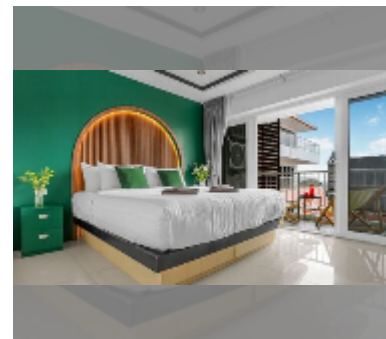

Condo for sale 2 bedroom 155 m² in New Nordic Marcus VIP 5, Pattaya

฿ 7,900,000

UNIT PARAMETERS:

UID	FS-241253
quota	company ownership
type	2 bedroom
size	155m²
floor	5
view	city view
online viewing	yes

PROJECT PARAMETERS:

district	Pratumnak
buildings	1
floors	6
built in	2013
maintenance	฿ 93,000/year

FACILITIES:

General information: lowrise, underground parking, open parking.

Swimming pool: swimming pool, rooftop pool.

Chill zone: chill zone, garden, rooftop chillout.

Health zone: gym.

Other: reception, lobby, kids playgarden, CCTV, security, minimart.