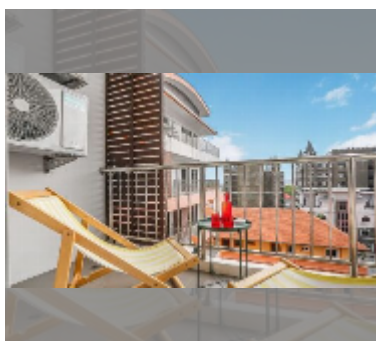

Condo for sale 2 bedroom 155 m² in New Nordic Marcus VIP 5, Pattaya

฿ 7,900,000

UNIT PARAMETERS:

UID	FS-241253
quota	company ownership
type	2 bedroom
size	155m ²
floor	5
view	city view
online viewing	yes

Chill zone: chill zone, garden, rooftop chillout.

Health zone: gym.

Other: reception, lobby, kids playgarden, CCTV, security, minimart.

[details](#)