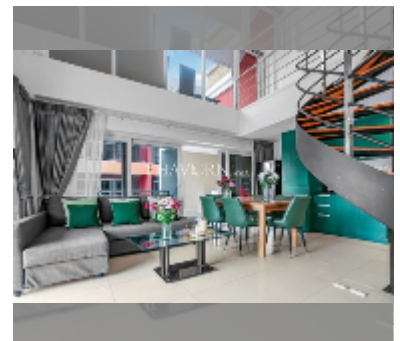

Condo for sale 2 bedroom 155 m² in New Nordic Marcus VIP 5, Pattaya

฿ 7,900,000

UNIT PARAMETERS:

UID	FS-241253
quota	company ownership
type	2 bedroom
size	155m ²
floor	5
view	city view
online viewing	yes

Chill zone: chill zone, garden, rooftop chillout.

Health zone: gym.

Other: reception, lobby, kids playgarden, CCTV, security, minimart.

[details](#)