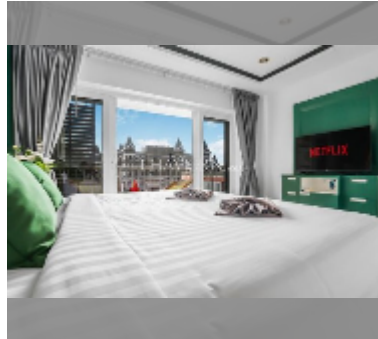

Condo for sale 2 bedroom 155 m² in New Nordic Marcus VIP 5, Pattaya

฿ 7,900,000

UNIT PARAMETERS:

UID	FS-241253
quota	company ownership
type	2 bedroom
size	155m²
floor	5
view	city view
online viewing	yes

PROJECT PARAMETERS:

district	Pratumnak
buildings	1
floors	6
built in	2013
maintenance	฿ 93,000/year

FACILITIES:

General information: lowrise, underground parking, open parking.

Swimming pool: swimming pool, rooftop pool.

Chill zone: chill zone, garden, rooftop chillout.

Health zone: gym.

Other: reception, lobby, kids playgarden, CCTV, security, minimart.