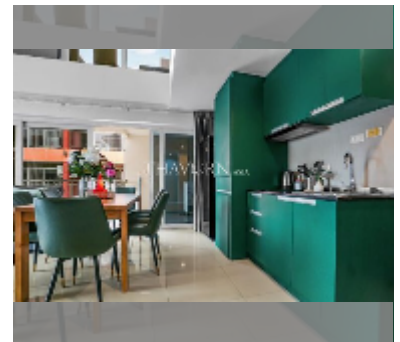

Condo for sale 2 bedroom 155 m² in New Nordic Marcus VIP 5, Pattaya

฿ 7,900,000

UNIT PARAMETERS:

UID	FS-241253
quota	company ownership
type	2 bedroom
size	155m²
floor	5
view	city view
online viewing	yes

PROJECT PARAMETERS:

district	Pratumnak
buildings	1
floors	6
built in	2013
maintenance	฿ 93,000/year

FACILITIES:

General information: lowrise, underground parking, open parking.

Swimming pool: swimming pool, rooftop pool.

Chill zone: chill zone, garden, rooftop chillout.

Health zone: gym.

Other: reception, lobby, kids playgarden, CCTV, security, minimart.