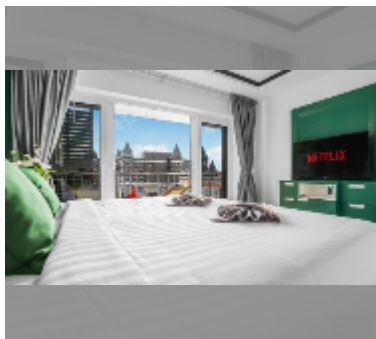

Condo for sale 2 bedroom 155 m² in New Nordic Marcus VIP 5, Pattaya

฿ 7,900,000

UNIT PARAMETERS:

UID	FS-241253
quota	company ownership
type	2 bedroom
size	155m²
floor	5
view	city view
online viewing	yes

PROJECT PARAMETERS:

district	Pratumnak
buildings	1
floors	6
built in	2013
maintenance	฿ 93,000/year

FACILITIES:

General information: lowrise, underground parking, open parking.

Swimming pool: swimming pool, rooftop pool.

Chill zone: chill zone, garden, rooftop chillout.

Health zone: gym.

Other: reception, lobby, kids playgarden, CCTV, security, minimart.