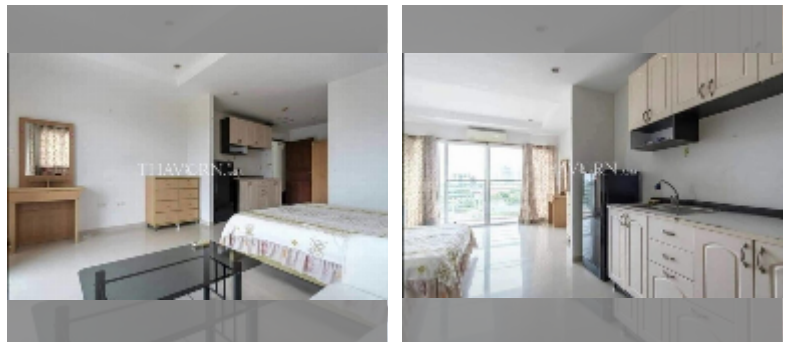

Condo for sale studio 34 m² in Beach and Mountain Condo, Pattaya

฿ 935,000

UNIT PARAMETERS:

UID	FS-241248
quota	foreign quota
type	studio
size	34m²
floor	5
view	city view
quality	good
equipment: furniture	

PROJECT PARAMETERS:

district	Jomtien
buildings	1
floors	5
built in	2008

FACILITIES:

General information: lowrise, covered parking.

Swimming pool: swimming pool.

Chill zone: garden.

Other: CCTV, security.