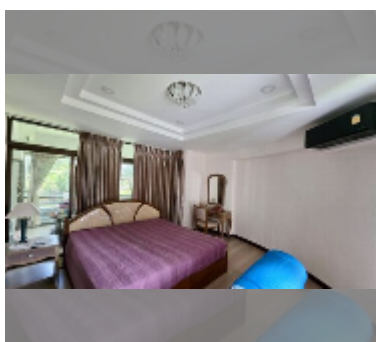

Condo for sale 1 bedroom 95 m² in Metro Jomtien Condotel, Pattaya

฿ 6,500,000

UNIT PARAMETERS:

UID	FS-241246
quota	thai quota
type	1 bedroom
size	95m²
floor	1
view	garden view
quality	good
equipment: furniture, air conditioner, refrigerator	
online viewing	yes

PROJECT PARAMETERS:

district	Jomtien
buildings	2
floors	42
built in	1988
maintenance	฿ 28,500/year

FACILITIES:

General information: highrise, meters to beach: 50, minutes to beach: 1, open parking, multy-level parking.

Swimming pool: swimming pool, kids pool.

Chill zone: chill zone, garden.

Health zone: gym.

Other: reception, lobby, CCTV, security, minimart.