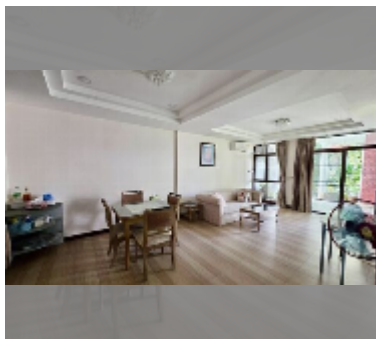

Condo for sale 1 bedroom 95 m² in Metro Jomtien Condotel, Pattaya

฿ 6,500,000

UNIT PARAMETERS:

UID	FS-241246
quota	thai quota
type	1 bedroom
size	95m²
floor	1
view	garden view
quality	good
equipment: furniture, air conditioner, refrigerator	
online viewing	yes

PROJECT PARAMETERS:

district	Jomtien
buildings	2
floors	42
built in	1988
maintenance	฿ 28,500/year

FACILITIES:

General information: highrise, meters to beach: 50, minutes to beach: 1, open parking, multy-level parking.

Swimming pool: swimming pool, kids pool.

Chill zone: chill zone, garden.

Health zone: gym.

Other: reception, lobby, CCTV, security, minimart.