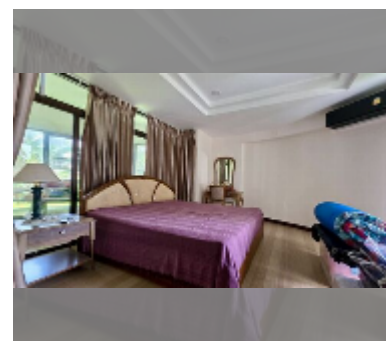

Condo for sale 1 bedroom 95 m² in Metro Jomtien Condotel, Pattaya

฿ 6,500,000

UNIT PARAMETERS:

UID	FS-241246
quota	thai quota
type	1 bedroom
size	95m²
floor	1
view	garden view
quality	good
equipment: furniture, air conditioner, refrigerator	
online viewing	yes

PROJECT PARAMETERS:

district	Jomtien
buildings	2
floors	42
built in	1988
maintenance	฿ 28,500/year

FACILITIES:

General information: highrise, meters to beach: 50, minutes to beach: 1, open parking, multy-level parking.

Swimming pool: swimming pool, kids pool.

Chill zone: chill zone, garden.

Health zone: gym.

Other: reception, lobby, CCTV, security, minimart.