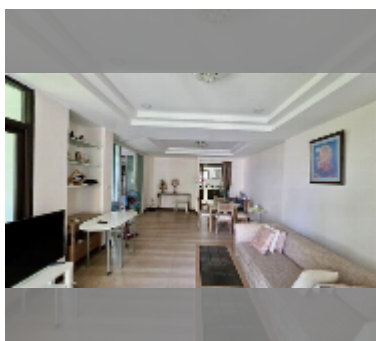

Condo for sale 1 bedroom 95 m² in Metro Jomtien Condotel, Pattaya

฿ 6,500,000

UNIT PARAMETERS:

UID	FS-241246
quota	thai quota
type	1 bedroom
size	95m²
floor	1
view	garden view
quality	good
equipment: furniture, air conditioner, refrigerator	
online viewing	yes

PROJECT PARAMETERS:

district	Jomtien
buildings	2
floors	42
built in	1988
maintenance	฿ 28,500/year

FACILITIES:

General information: highrise, meters to beach: 50, minutes to beach: 1, open parking, multy-level parking.

Swimming pool: swimming pool, kids pool.

Chill zone: chill zone, garden.

Health zone: gym.

Other: reception, lobby, CCTV, security, minimart.