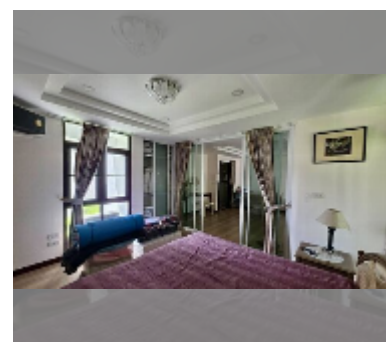

Condo for sale 1 bedroom 95 m² in Metro Jomtien Condotel, Pattaya

฿ 6,500,000

UNIT PARAMETERS:

UID	FS-241246
quota	thai quota
type	1 bedroom
size	95m²
floor	1
view	garden view
quality	good
equipment: furniture, air conditioner, refrigerator	
online viewing	yes

PROJECT PARAMETERS:

district	Jomtien
buildings	2
floors	42
built in	1988
maintenance	฿ 28,500/year

FACILITIES:

General information: highrise, meters to beach: 50, minutes to beach: 1, open parking, multy-level parking.

Swimming pool: swimming pool, kids pool.

Chill zone: chill zone, garden.

Health zone: gym.

Other: reception, lobby, CCTV, security, minimart.