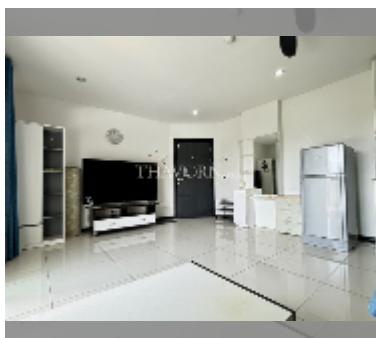

Condo for sale 1 bedroom 49 m² in Siam Oriental Elegance 2, Pattaya

฿ 2,890,000

UNIT PARAMETERS:

UID	FS-241241
quota	company ownership
type	1 bedroom
size	49m²
floor	3
view	garden view
quality	excellent
equipment: furniture, household appliances, kitchen appliances, television, washing-machine, dishwasher	
online viewing	yes

PROJECT PARAMETERS:

district	Pratumnak
buildings	1
floors	8
built in	2014
maintenance	฿ 22,932/year

FACILITIES:

General information: lowrise, meters to beach: 500, minutes to beach: 10, pets are allowed, covered parking.

Swimming pool: rooftop pool.

Chill zone: garden, rooftop chillout.

Other: CCTV, security, laundry.