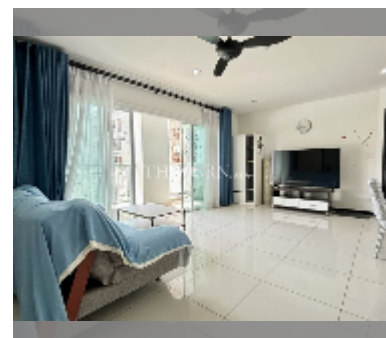

Condo for sale 1 bedroom 49 m² in Siam Oriental Elegance 2, Pattaya

฿ 2,890,000

UNIT PARAMETERS:

UID	FS-241241
quota	company ownership
type	1 bedroom
size	49m²
floor	3
view	garden view
quality	excellent
equipment: furniture, household appliances, kitchen appliances, television, washing-machine, dishwasher	
online viewing	yes

PROJECT PARAMETERS:

district	Pratumnak
buildings	1
floors	8
built in	2014
maintenance	฿ 22,932/year

FACILITIES:

General information: lowrise, meters to beach: 500, minutes to beach: 10, pets are allowed, covered parking.

Swimming pool: rooftop pool.

Chill zone: garden, rooftop chillout.

Other: CCTV, security, laundry.