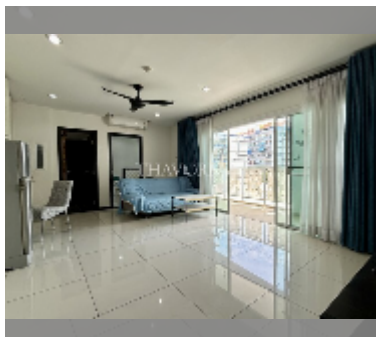

Condo for sale 1 bedroom 49 m² in Siam Oriental Elegance 2, Pattaya

฿ 2,890,000

UNIT PARAMETERS:

UID	FS-241241
quota	company ownership
type	1 bedroom
size	49m²
floor	3
view	garden view
quality	excellent
equipment: furniture, household appliances, kitchen appliances, television, washing-machine, dishwasher	
online viewing	yes

PROJECT PARAMETERS:

district	Pratumnak
buildings	1
floors	8
built in	2014
maintenance	฿ 22,932/year

FACILITIES:

General information: lowrise, meters to beach: 500, minutes to beach: 10, pets are allowed, covered parking.

Swimming pool: rooftop pool.

Chill zone: garden, rooftop chillout.

Other: CCTV, security, laundry.