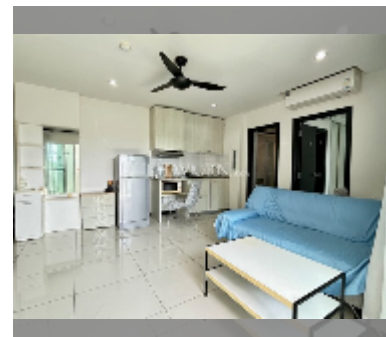

Condo for sale 1 bedroom 49 m² in Siam Oriental Elegance 2, Pattaya

฿ 2,890,000

UNIT PARAMETERS:

UID	FS-241241
quota	company ownership
type	1 bedroom
size	49m²
floor	3
view	garden view
quality	excellent
equipment: furniture, household appliances, kitchen appliances, television, washing-machine, dishwasher	
online viewing	yes

PROJECT PARAMETERS:

district	Pratumnak
buildings	1
floors	8
built in	2014
maintenance	฿ 22,932/year

FACILITIES:

General information: lowrise, meters to beach: 500, minutes to beach: 10, pets are allowed, covered parking.

Swimming pool: rooftop pool.

Chill zone: garden, rooftop chillout.

Other: CCTV, security, laundry.