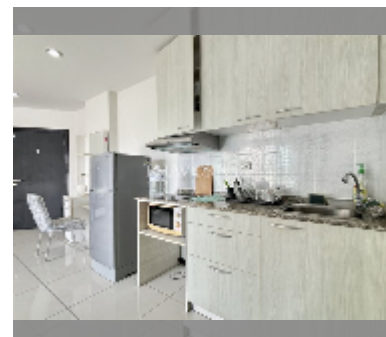

Condo for sale 1 bedroom 49 m² in Siam Oriental Elegance 2, Pattaya

฿ 2,890,000

UNIT PARAMETERS:

UID	FS-241241
quota	company ownership
type	1 bedroom
size	49m²
floor	3
view	garden view
quality	excellent
equipment: furniture, household appliances, kitchen appliances, television, washing-machine, dishwasher	
online viewing	yes

PROJECT PARAMETERS:

district	Pratumnak
buildings	1
floors	8
built in	2014
maintenance	฿ 22,932/year

FACILITIES:

General information: lowrise, meters to beach: 500, minutes to beach: 10, pets are allowed, covered parking.

Swimming pool: rooftop pool.

Chill zone: garden, rooftop chillout.

Other: CCTV, security, laundry.