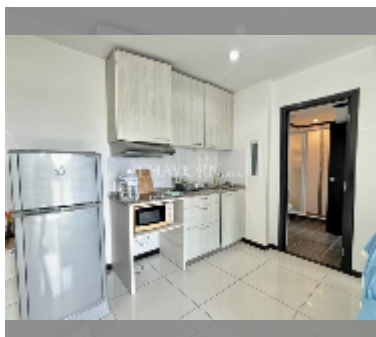

Condo for sale 1 bedroom 49 m² in Siam Oriental Elegance 2, Pattaya

฿ 2,890,000

UNIT PARAMETERS:

UID	FS-241241
quota	company ownership
type	1 bedroom
size	49m²
floor	3
view	garden view
quality	excellent
equipment: furniture, household appliances, kitchen appliances, television, washing-machine, dishwasher	
online viewing	yes

PROJECT PARAMETERS:

district	Pratumnak
buildings	1
floors	8
built in	2014
maintenance	฿ 22,932/year

FACILITIES:

General information: lowrise, meters to beach: 500, minutes to beach: 10, pets are allowed, covered parking.

Swimming pool: rooftop pool.

Chill zone: garden, rooftop chillout.

Other: CCTV, security, laundry.