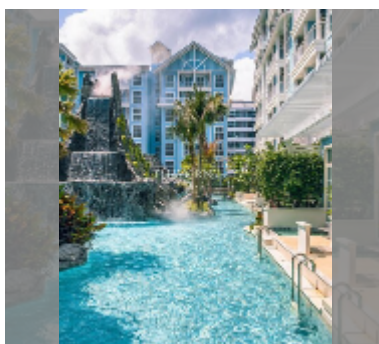

Condo for sale 1 bedroom 42 m² in Grand Florida Beachfront Condo Resort Pattaya, Pattaya

฿ 4,690,000

UNIT PARAMETERS:

UID	FS-241239
quota	thai quota
type	1 bedroom
size	42m ²
floor	2
view	pool view
quality	excellent

General information: resort, beach front, underground parking, open parking.
Swimming pool: swimming pool, kids pool, water slides, waterfall, jacuzzi, sunbathing area.
Chill zone: chill zone, garden, barbeque areas.
Health zone: gym, sauna, steam.
Other: reception, lobby, clubhouse, games room, kids playgarden, CCTV, security, minimart.