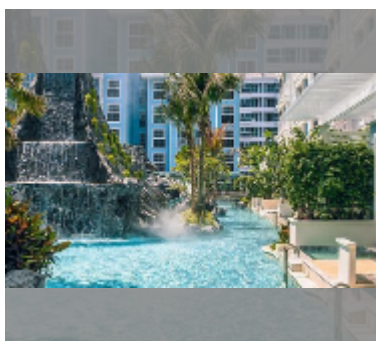

Condo for sale 1 bedroom 42 m² in Grand Florida Beachfront Condo Resort Pattaya, Pattaya

฿ 4,690,000

UNIT PARAMETERS:

UID	FS-241239
quota	thai quota
type	1 bedroom
size	42m ²
floor	2
view	pool view
quality	excellent

Health zone: gym, sauna, steam.

Other: reception, lobby, clubhouse, games room, kids playgarden, CCTV, security, minimart.

details