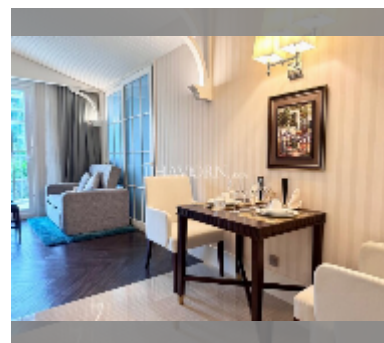

Condo for sale 1 bedroom 42 m² in Grand Florida Beachfront Condo Resort Pattaya, Pattaya

฿ 4,690,000

UNIT PARAMETERS:

UID	FS-241239
quota	thai quota
type	1 bedroom
size	42m²
floor	2
view	pool view
quality	excellent

equipment: furniture, household appliances, kitchen appliances, washing-machine, refrigerator

PROJECT PARAMETERS:

district	Na Jomtien
buildings	8
floors	7
built in	2020
maintenance	฿ 30,240/year

FACILITIES:

General information: resort, beach front, underground parking, open parking.
Swimming pool: swimming pool, kids pool, water slides, waterfall, jacuzzi, sunbathing area.
Chill zone: chill zone, garden, barbeque areas.
Health zone: gym, sauna, steam.
Other: reception, lobby, clubhouse, games room, kids playgarden, CCTV, security, minimart.