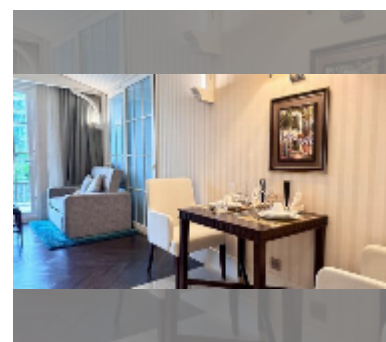

Condo for sale 1 bedroom 42 m² in Grand Florida Beachfront Condo Resort Pattaya, Pattaya

฿ 4,690,000

UNIT PARAMETERS:

UID	FS-241239
quota	thai quota
type	1 bedroom
size	42m²
floor	2
view	pool view
quality	excellent

equipment: furniture, household appliances, kitchen appliances, washing-machine, refrigerator

PROJECT PARAMETERS:

district	Na Jomtien
buildings	8
floors	7
built in	2020
maintenance	฿ 30,240/year

FACILITIES:

General information: resort, beach front, underground parking, open parking.

Swimming pool: swimming pool, kids pool, water slides, waterfall, jacuzzi, sunbathing area.

Chill zone: chill zone, garden, barbeque areas.

Health zone: gym, sauna, steam.

Other: reception, lobby, clubhouse, games room, kids playgarden, CCTV, security, minimart.