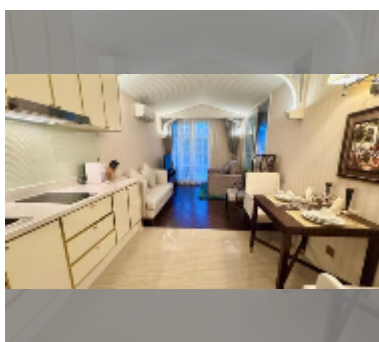

Condo for sale 1 bedroom 42 m² in Grand Florida Beachfront Condo Resort Pattaya, Pattaya

฿ 4,690,000

UNIT PARAMETERS:

UID	FS-241239
quota	thai quota
type	1 bedroom
size	42m²
floor	2
view	pool view
quality	excellent

equipment: furniture, household appliances, kitchen appliances, washing-machine, refrigerator

PROJECT PARAMETERS:

district	Na Jomtien
buildings	8
floors	7
built in	2020
maintenance	฿ 30,240/year

FACILITIES:

General information: resort, beach front, underground parking, open parking.

Swimming pool: swimming pool, kids pool, water slides, waterfall, jacuzzi, sunbathing area.

Chill zone: chill zone, garden, barbeque areas.

Health zone: gym, sauna, steam.

Other: reception, lobby, clubhouse, games room, kids playgarden, CCTV, security, minimart.