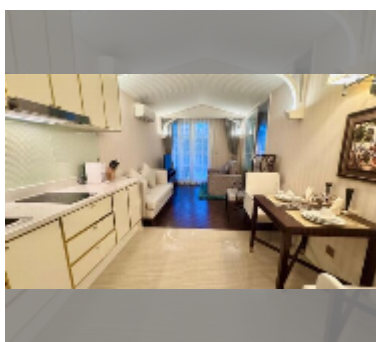

Condo for sale 1 bedroom 42 m² in Grand Florida Beachfront Condo Resort Pattaya, Pattaya

฿ 4,690,000

UNIT PARAMETERS:

UID	FS-241239
quota	thai quota
type	1 bedroom
size	42m²
floor	2
view	pool view
quality	excellent

equipment: furniture, household appliances, kitchen appliances, washing-machine, refrigerator

PROJECT PARAMETERS:

district	Na Jomtien
buildings	8
floors	7
built in	2020
maintenance	฿ 30,240/year

FACILITIES:

General information: resort, beach front, underground parking, open parking.

Swimming pool: swimming pool, kids pool, water slides, waterfall, jacuzzi, sunbathing area.

Chill zone: chill zone, garden, barbeque areas.

Health zone: gym, sauna, steam.

Other: reception, lobby, clubhouse, games room, kids playgarden, CCTV, security, minimart.