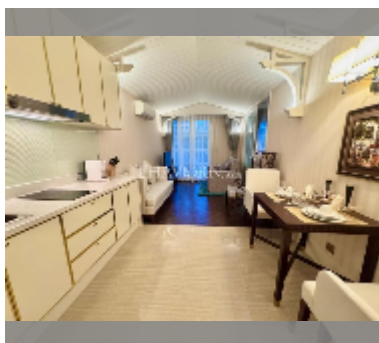

Condo for sale 1 bedroom 42 m² in Grand Florida Beachfront Condo Resort Pattaya, Pattaya

฿ 4,690,000

UNIT PARAMETERS:

UID	FS-241239
quota	thai quota
type	1 bedroom
size	42m²
floor	2
view	pool view
quality	excellent

equipment: furniture, household appliances, kitchen appliances, washing-machine, refrigerator

PROJECT PARAMETERS:

district	Na Jomtien
buildings	8
floors	7
built in	2020
maintenance	฿ 30,240/year

FACILITIES:

General information: resort, beach front, underground parking, open parking.
Swimming pool: swimming pool, kids pool, water slides, waterfall, jacuzzi, sunbathing area.
Chill zone: chill zone, garden, barbeque areas.
Health zone: gym, sauna, steam.
Other: reception, lobby, clubhouse, games room, kids playgarden, CCTV, security, minimart.