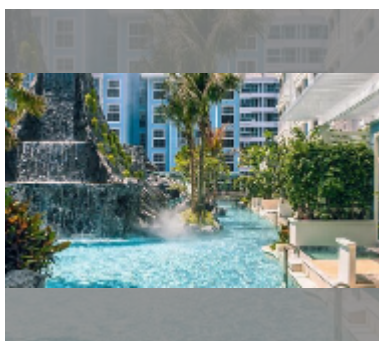

Condo for sale 1 bedroom 42 m² in Grand Florida Beachfront Condo Resort Pattaya, Pattaya

฿ 4,690,000

UNIT PARAMETERS:

UID	FS-241239
quota	thai quota
type	1 bedroom
size	42m ²
floor	2
view	pool view
quality	excellent

Health zone: gym, sauna, steam.

Other: reception, lobby, clubhouse, games room, kids playgarden, CCTV, security, minimart.

[details](#)