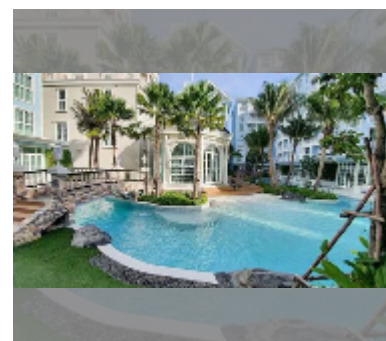

Condo for sale 1 bedroom 42 m² in Grand Florida Beachfront Condo Resort Pattaya, Pattaya

฿ 4,690,000

UNIT PARAMETERS:

UID	FS-241239
quota	thai quota
type	1 bedroom
size	42m²
floor	2
view	pool view
quality	excellent

equipment: furniture, household appliances, kitchen appliances, washing-machine, refrigerator

PROJECT PARAMETERS:

district	Na Jomtien
buildings	8
floors	7
built in	2020
maintenance	฿ 30,240/year

FACILITIES:

General information: resort, beach front, underground parking, open parking.

Swimming pool: swimming pool, kids pool, water slides, waterfall, jacuzzi, sunbathing area.

Chill zone: chill zone, garden, barbeque areas.

Health zone: gym, sauna, steam.

Other: reception, lobby, clubhouse, games room, kids playgarden, CCTV, security, minimart.