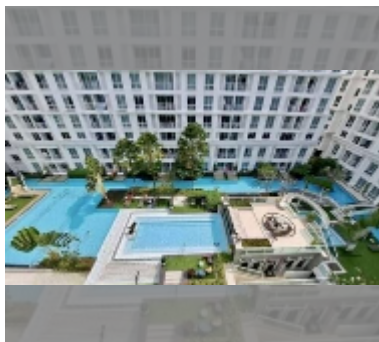

Condo for sale 1 bedroom 35 m² in The Orient Resort and Spa, Pattaya

฿ 1,990,000

UNIT PARAMETERS:

UID	FS-241235
quota	foreign quota
type	1 bedroom
size	35m ²
floor	6
view	pool view
equipment: furniture, air conditioner, television, refrigerator	

PROJECT PARAMETERS:

district	Jomtien
buildings	3
floors	8
built in	2018

FACILITIES:

General information: resort, meters to beach: 500, minutes to beach: 10, open parking.

Swimming pool: swimming pool, kids pool, water slides, jacuzzi, pool bar .

Chill zone: chill zone, garden.

Health zone: gym, sauna.

Other: reception, lobby, meeting room, CCTV, security, room service.

details