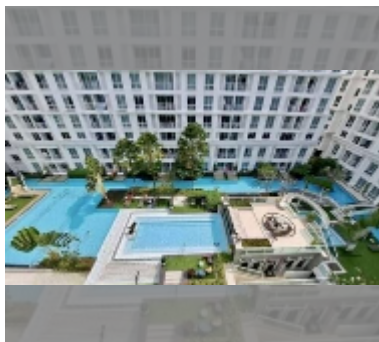

Condo for sale 1 bedroom 35 m² in The Orient Resort and Spa, Pattaya

฿ 1,990,000

UNIT PARAMETERS:

UID	FS-241235
quota	foreign quota
type	1 bedroom
size	35m ²
floor	6
view	pool view
equipment: furniture, air conditioner, television, refrigerator	

PROJECT PARAMETERS:

district	Jomtien
buildings	3
floors	8
built in	2018

FACILITIES:

General information: resort, meters to beach: 500, minutes to beach: 10, open parking.

Swimming pool: swimming pool, kids pool, water slides, jacuzzi, pool bar .

Chill zone: chill zone, garden.

Health zone: gym, sauna.

Other: reception, lobby, meeting room, CCTV, security, room service.

[details](#)