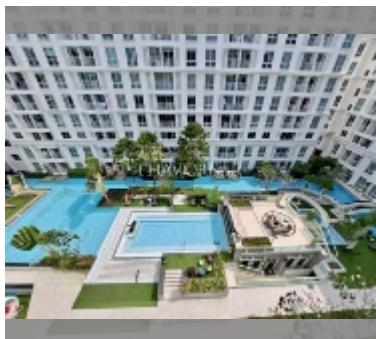

Condo for sale 1 bedroom 35 m² in The Orient Resort and Spa, Pattaya

฿ 1,990,000

UNIT PARAMETERS:

UID	FS-241235
quota	foreign quota
type	1 bedroom
size	35m ²
floor	6
view	pool view
equipment: furniture, air conditioner, television, refrigerator	

PROJECT PARAMETERS:

district	Jomtien
buildings	3
floors	8
built in	2018

FACILITIES:

General information: resort, meters to beach: 500, minutes to beach: 10, open parking.

Swimming pool: swimming pool, kids pool, water slides, jacuzzi, pool bar .

Chill zone: chill zone, garden.

Health zone: gym, sauna.

Other: reception, lobby, meeting room, CCTV, security, room service.

[details](#)