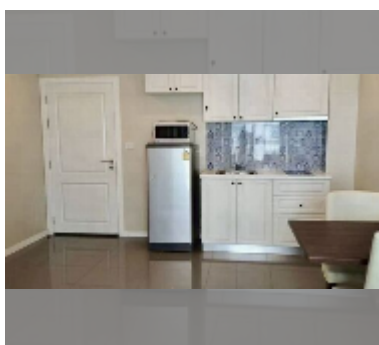

Condo for sale 1 bedroom 35 m² in The Orient Resort and Spa, Pattaya

฿ 1,990,000

UNIT PARAMETERS:

UID	FS-241235
quota	foreign quota
type	1 bedroom
size	35m²
floor	6
view	pool view
equipment: furniture, air conditioner, television, refrigerator	

PROJECT PARAMETERS:

district	Jomtien
buildings	3
floors	8
built in	2018

FACILITIES:

General information: resort, meters to beach: 500, minutes to beach: 10, open parking.

Swimming pool: swimming pool, kids pool, water slides, jacuzzi, pool bar .

Chill zone: chill zone, garden.

Health zone: gym, sauna.

Other: reception, lobby, meeting room, CCTV, security, room service.