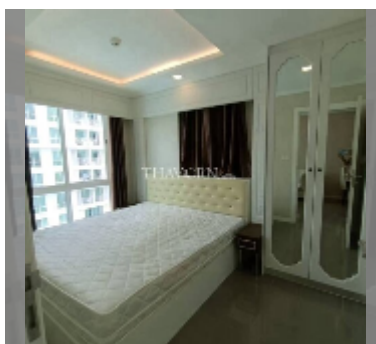

Condo for sale 1 bedroom 35 m² in The Orient Resort and Spa, Pattaya

฿ 1,990,000

UNIT PARAMETERS:

UID	FS-241235
quota	foreign quota
type	1 bedroom
size	35m²
floor	6
view	pool view
equipment: furniture, air conditioner, television, refrigerator	

PROJECT PARAMETERS:

district	Jomtien
buildings	3
floors	8
built in	2018

FACILITIES:

General information: resort, meters to beach: 500, minutes to beach: 10, open parking.

Swimming pool: swimming pool, kids pool, water slides, jacuzzi, pool bar .

Chill zone: chill zone, garden.

Health zone: gym, sauna.

Other: reception, lobby, meeting room, CCTV, security, room service.