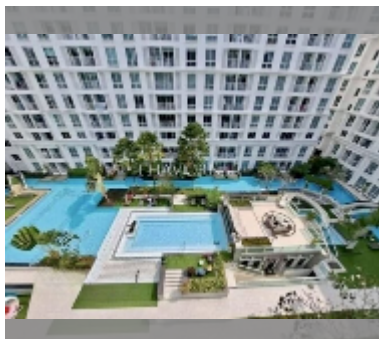

Condo for sale 1 bedroom 35 m² in The Orient Resort and Spa, Pattaya

฿ 1,990,000

UNIT PARAMETERS:

UID	FS-241235
quota	foreign quota
type	1 bedroom
size	35m ²
floor	6
view	pool view
equipment: furniture, air conditioner, television, refrigerator	

PROJECT PARAMETERS:

district	Jomtien
buildings	3
floors	8
built in	2018

FACILITIES:

General information: resort, meters to beach: 500, minutes to beach: 10, open parking.

Swimming pool: swimming pool, kids pool, water slides, jacuzzi, pool bar .

Chill zone: chill zone, garden.

Health zone: gym, sauna.

Other: reception, lobby, meeting room, CCTV, security, room service.

[details](#)