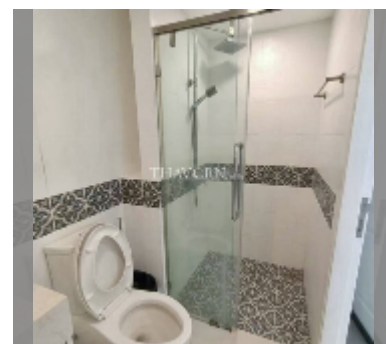

Condo for sale 1 bedroom 35 m² in The Orient Resort and Spa, Pattaya

฿ 1,990,000

UNIT PARAMETERS:

UID	FS-241235
quota	foreign quota
type	1 bedroom
size	35m²
floor	6
view	pool view
equipment: furniture, air conditioner, television, refrigerator	

PROJECT PARAMETERS:

district	Jomtien
buildings	3
floors	8
built in	2018

FACILITIES:

General information: resort, meters to beach: 500, minutes to beach: 10, open parking.

Swimming pool: swimming pool, kids pool, water slides, jacuzzi, pool bar .

Chill zone: chill zone, garden.

Health zone: gym, sauna.

Other: reception, lobby, meeting room, CCTV, security, room service.