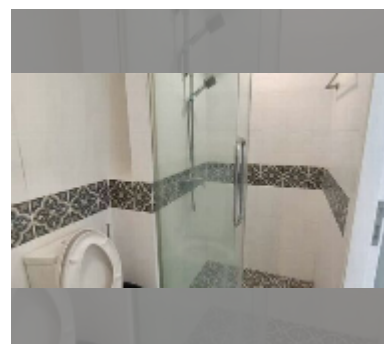

Condo for sale 1 bedroom 35 m² in The Orient Resort and Spa, Pattaya

฿ 1,990,000

UNIT PARAMETERS:

UID	FS-241235
quota	foreign quota
type	1 bedroom
size	35m ²
floor	6
view	pool view
equipment: furniture, air conditioner, television, refrigerator	

PROJECT PARAMETERS:

district	Jomtien
buildings	3
floors	8
built in	2018

FACILITIES:

General information: resort, meters to beach: 500, minutes to beach: 10, open parking.

Swimming pool: swimming pool, kids pool, water slides, jacuzzi, pool bar .

Chill zone: chill zone, garden.

Health zone: gym, sauna.

Other: reception, lobby, meeting room, CCTV, security, room service.

details