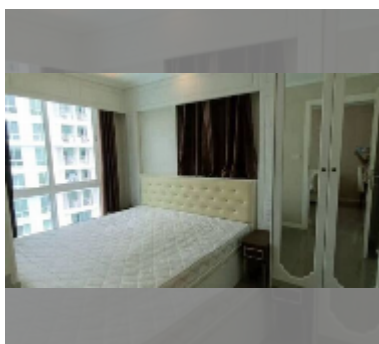

Condo for sale 1 bedroom 35 m² in The Orient Resort and Spa, Pattaya

฿ 1,990,000

UNIT PARAMETERS:

UID	FS-241235
quota	foreign quota
type	1 bedroom
size	35m²
floor	6
view	pool view
equipment: furniture, air conditioner, television, refrigerator	

PROJECT PARAMETERS:

district	Jomtien
buildings	3
floors	8
built in	2018

FACILITIES:

General information: resort, meters to beach: 500, minutes to beach: 10, open parking.

Swimming pool: swimming pool, kids pool, water slides, jacuzzi, pool bar .

Chill zone: chill zone, garden.

Health zone: gym, sauna.

Other: reception, lobby, meeting room, CCTV, security, room service.