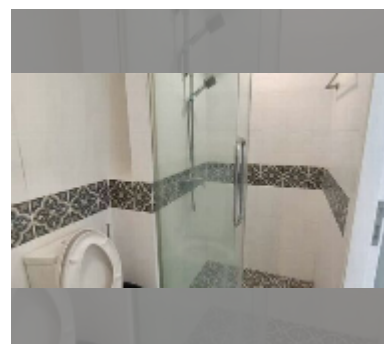

Condo for sale 1 bedroom 35 m² in The Orient Resort and Spa, Pattaya

฿ 1,990,000

UNIT PARAMETERS:

UID	FS-241235
quota	foreign quota
type	1 bedroom
size	35m²
floor	6
view	pool view
equipment: furniture, air conditioner, television, refrigerator	

PROJECT PARAMETERS:

district	Jomtien
buildings	3
floors	8
built in	2018

FACILITIES:

General information: resort, meters to beach: 500, minutes to beach: 10, open parking.

Swimming pool: swimming pool, kids pool, water slides, jacuzzi, pool bar .

Chill zone: chill zone, garden.

Health zone: gym, sauna.

Other: reception, lobby, meeting room, CCTV, security, room service.