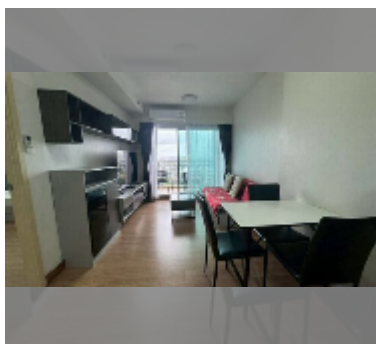

Condo for sale 1 bedroom 45 m² in Supalai Mare, Pattaya

฿ 2,590,000

UNIT PARAMETERS:

UID	FS-241234
quota	foreign quota
type	1 bedroom
size	45m²
floor	22
view	city view

equipment: furniture, air conditioner, television, washing-machine, refrigerator

PROJECT PARAMETERS:

district	Thepprasit
buildings	1
floors	35
built in	2016
maintenance	฿ 16,200/year

FACILITIES:

General information: highrise, meters to beach: 600, minutes to beach: 8, open parking, multy-level parking, covered parking.

Swimming pool: swimming pool, kids pool, waterfall.

Chill zone: chill zone, garden.

Health zone: gym.

Other: lobby, CCTV, security, laundry.