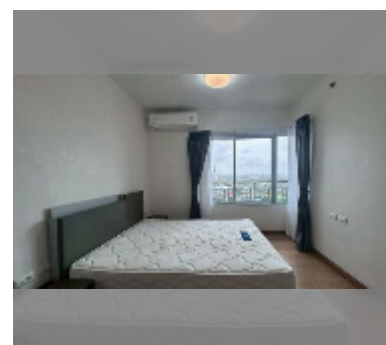

Condo for sale 1 bedroom 45 m² in Supalai Mare, Pattaya

฿ 2,590,000

UNIT PARAMETERS:

UID	FS-241234
quota	foreign quota
type	1 bedroom
size	45m²
floor	22
view	city view

equipment: furniture, air conditioner, television, washing-machine, refrigerator

PROJECT PARAMETERS:

district	Thepprasit
buildings	1
floors	35
built in	2016
maintenance	฿ 16,200/year

FACILITIES:

General information: highrise, meters to beach: 600, minutes to beach: 8, open parking, multy-level parking, covered parking.

Swimming pool: swimming pool, kids pool, waterfall.

Chill zone: chill zone, garden.

Health zone: gym.

Other: lobby, CCTV, security, laundry.