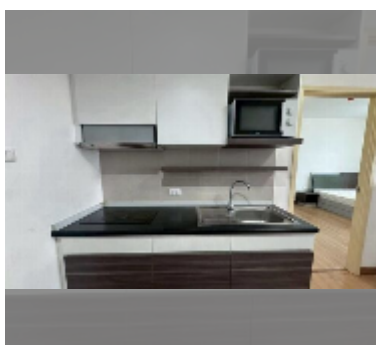

Condo for sale 1 bedroom 45 m² in Supalai Mare, Pattaya

฿ 2,590,000

UNIT PARAMETERS:

UID	FS-241234
quota	foreign quota
type	1 bedroom
size	45m²
floor	22
view	city view

equipment: furniture, air conditioner, television, washing-machine, refrigerator

PROJECT PARAMETERS:

district	Thepprasit
buildings	1
floors	35
built in	2016
maintenance	฿ 16,200/year

FACILITIES:

General information: highrise, meters to beach: 600, minutes to beach: 8, open parking, multy-level parking, covered parking.

Swimming pool: swimming pool, kids pool, waterfall.

Chill zone: chill zone, garden.

Health zone: gym.

Other: lobby, CCTV, security, laundry.