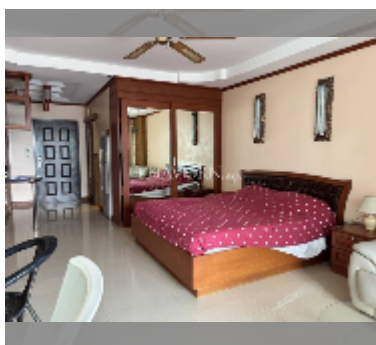

Condo for sale studio 48 m² in View Talay 7, Pattaya

฿ 3,700,000

UNIT PARAMETERS:

UID	FS-241233
quota	foreign quota
type	studio
size	48m²
floor	14
view	city view

PROJECT PARAMETERS:

district	Jomtien
buildings	1
floors	27
built in	2010

FACILITIES:

General information: highrise, open parking, covered parking.

Swimming pool: swimming pool.

Chill zone: chill zone, garden.

Health zone: gym.

Other: CCTV, security, minimart.