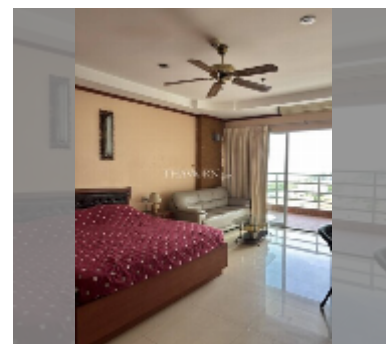

Condo for sale studio 48 m² in View Talay 7, Pattaya

฿ 3,700,000

UNIT PARAMETERS:

UID	FS-241233
quota	foreign quota
type	studio
size	48m²
floor	14
view	city view

PROJECT PARAMETERS:

district	Jomtien
buildings	1
floors	27
built in	2010

FACILITIES:

General information: highrise, open parking, covered parking.

Swimming pool: swimming pool.

Chill zone: chill zone, garden.

Health zone: gym.

Other: CCTV, security, minimart.