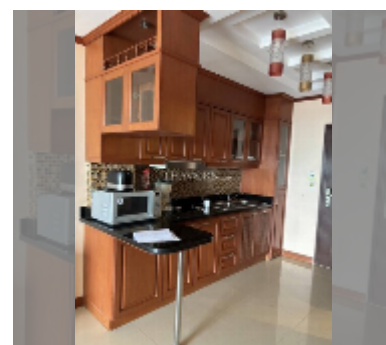

Condo for sale studio 48 m² in View Talay 7, Pattaya

฿ 3,700,000

UNIT PARAMETERS:

UID	FS-241233
quota	foreign quota
type	studio
size	48m²
floor	14
view	city view

PROJECT PARAMETERS:

district	Jomtien
buildings	1
floors	27
built in	2010

FACILITIES:

General information: highrise, open parking, covered parking.

Swimming pool: swimming pool.

Chill zone: chill zone, garden.

Health zone: gym.

Other: CCTV, security, minimart.