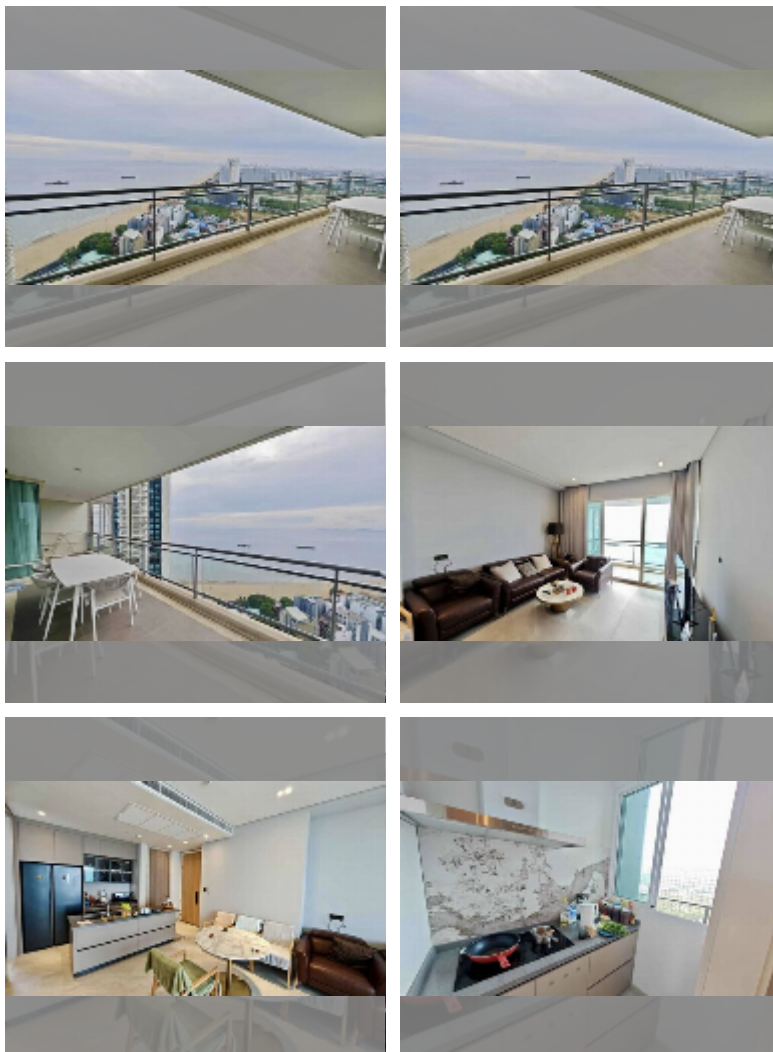

Condo for sale 2 bedroom 114 m² in Reflection Jomtien, Pattaya

฿ 17,900,000

UNIT PARAMETERS:

UID	FS-241223
quota	foreign quota
type	2 bedroom
size	114m ²
floor	31
view	sea view

PROJECT PARAMETERS:

district	Jomtien
buildings	2
floors	55
built in	2013

FACILITIES:

General information: highrise, meters to beach: 100, minutes to beach: 1, pets are allowed, underground parking, open parking, multy-level parking, covered parking.

Swimming pool: swimming pool, kids pool, infinity view, water slides, waterfall, jacuzzi.

Chill zone: chill zone, garden, rooftop chillout, barbeque areas.

Health zone: gym, sauna, hamam, massage.

Other: reception, lobby, clubhouse, meeting room, games room, kids playgarden, CCTV, security, laundry, room service.