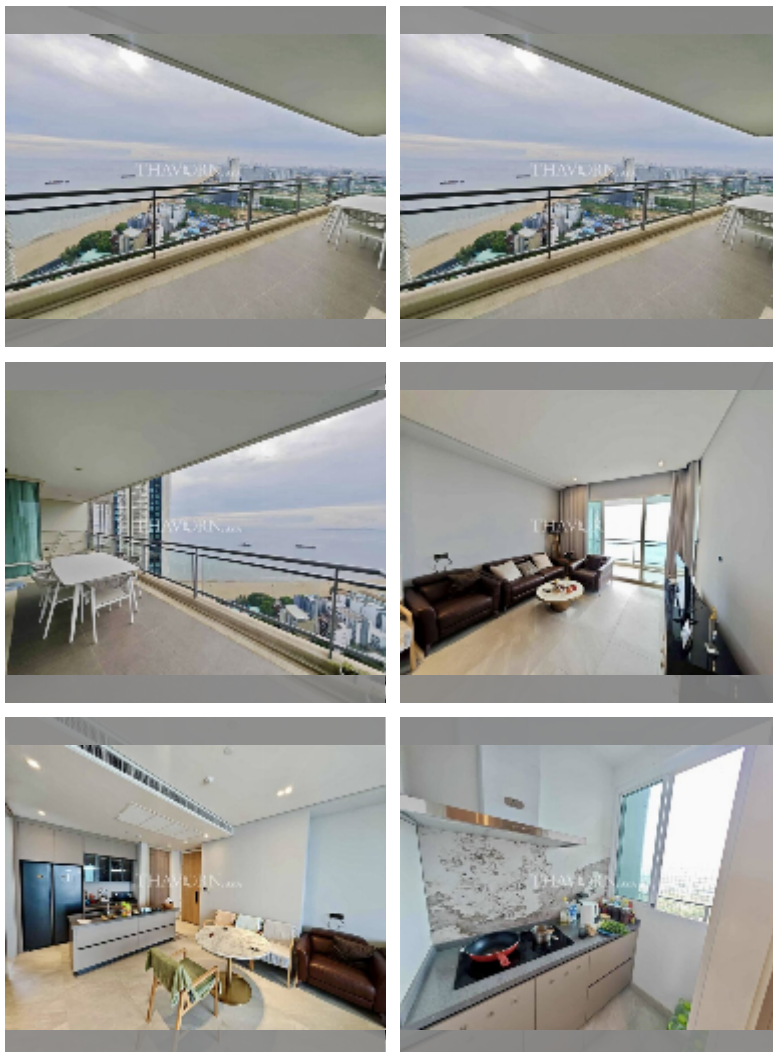

Condo for sale 2 bedroom 114 m² in Reflection Jomtien, Pattaya

฿ 17,900,000

UNIT PARAMETERS:

UID	FS-241223
quota	foreign quota
type	2 bedroom
size	114m²
floor	31
view	sea view

PROJECT PARAMETERS:

district	Jomtien
buildings	2
floors	55
built in	2013

FACILITIES:

General information: highrise, meters to beach: 100, minutes to beach: 1, pets are allowed, underground parking, open parking, multy-level parking, covered parking.

Swimming pool: swimming pool, kids pool, infinity view, water slides, waterfall, jacuzzi.

Chill zone: chill zone, garden, rooftop chillout, barbeque areas.

Health zone: gym, sauna, hamam, massage.

Other: reception, lobby, clubhouse, meeting room, games room, kids playgarden, CCTV, security, laundry, room service.