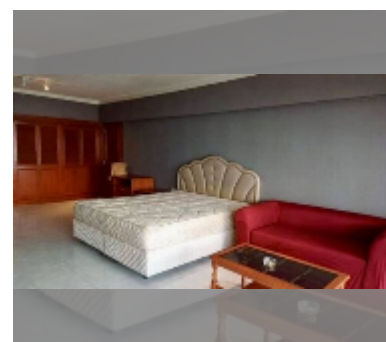

Condo for sale studio 55 m² in Metro Jomtien Condotel, Pattaya

฿ 3,300,000

UNIT PARAMETERS:

UID	FS-241222
quota	foreign quota
type	studio
size	55m²
floor	9
view	sea view
equipment: furniture, air conditioner, television, washing-machine, refrigerator	

PROJECT PARAMETERS:

district	Jomtien
buildings	2
floors	42
built in	1988
maintenance	฿ 16,500/year

FACILITIES:

General information: highrise, meters to beach: 50, minutes to beach: 1, open parking, multy-level parking.

Swimming pool: swimming pool, kids pool.

Chill zone: chill zone, garden.

Health zone: gym.

Other: reception, lobby, CCTV, security, minimart.