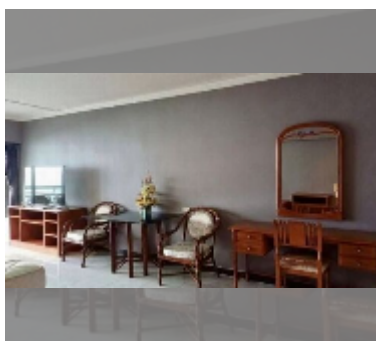

Condo for sale studio 55 m² in Metro Jomtien Condotel, Pattaya

฿ 3,300,000

UNIT PARAMETERS:

UID	FS-241222
quota	foreign quota
type	studio
size	55m²
floor	9
view	sea view
equipment: furniture, air conditioner, television, washing-machine, refrigerator	

PROJECT PARAMETERS:

district	Jomtien
buildings	2
floors	42
built in	1988
maintenance	฿ 16,500/year

FACILITIES:

General information: highrise, meters to beach: 50, minutes to beach: 1, open parking, multy-level parking.

Swimming pool: swimming pool, kids pool.

Chill zone: chill zone, garden.

Health zone: gym.

Other: reception, lobby, CCTV, security, minimart.