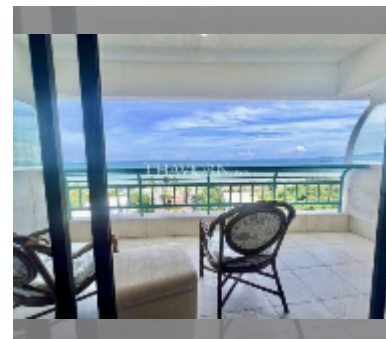

Condo for sale studio 55 m² in Metro Jomtien Condotel, Pattaya

฿ 3,300,000

UNIT PARAMETERS:

UID	FS-241222
quota	foreign quota
type	studio
size	55m ²
floor	9
view	sea view
equipment: furniture, air conditioner, television, washing-machine, refrigerator	

Swimming pool: swimming pool, kids pool.

Chill zone: chill zone, garden.

Health zone: gym.

Other: reception, lobby, CCTV, security, minimart.

[details](#)