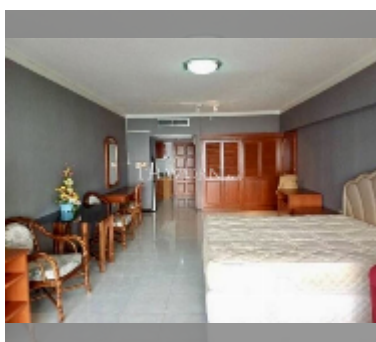

Condo for sale studio 55 m² in Metro Jomtien Condotel, Pattaya

฿ 3,300,000

UNIT PARAMETERS:

UID	FS-241222
quota	foreign quota
type	studio
size	55m²
floor	9
view	sea view
equipment: furniture, air conditioner, television, washing-machine, refrigerator	

PROJECT PARAMETERS:

district	Jomtien
buildings	2
floors	42
built in	1988
maintenance	฿ 16,500/year

FACILITIES:

General information: highrise, meters to beach: 50, minutes to beach: 1, open parking, multy-level parking.

Swimming pool: swimming pool, kids pool.

Chill zone: chill zone, garden.

Health zone: gym.

Other: reception, lobby, CCTV, security, minimart.