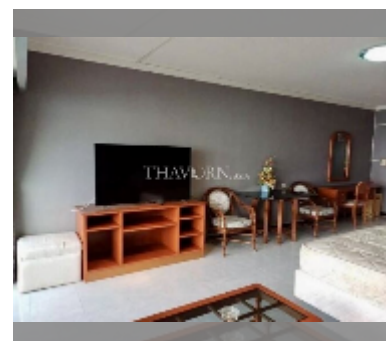

Condo for sale studio 55 m² in Metro Jomtien Condotel, Pattaya

฿ 3,300,000

UNIT PARAMETERS:

UID	FS-241222
quota	foreign quota
type	studio
size	55m²
floor	9
view	sea view
equipment: furniture, air conditioner, television, washing-machine, refrigerator	

PROJECT PARAMETERS:

district	Jomtien
buildings	2
floors	42
built in	1988
maintenance	฿ 16,500/year

FACILITIES:

General information: highrise, meters to beach: 50, minutes to beach: 1, open parking, multy-level parking.

Swimming pool: swimming pool, kids pool.

Chill zone: chill zone, garden.

Health zone: gym.

Other: reception, lobby, CCTV, security, minimart.