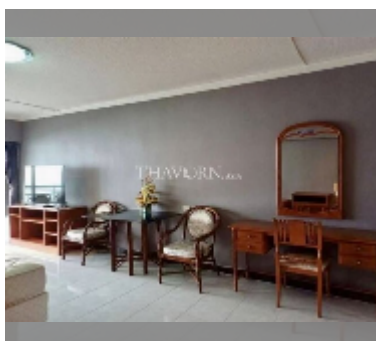

Condo for sale studio 55 m² in Metro Jomtien Condotel, Pattaya

฿ 3,300,000

UNIT PARAMETERS:

UID	FS-241222
quota	foreign quota
type	studio
size	55m²
floor	9
view	sea view
equipment: furniture, air conditioner, television, washing-machine, refrigerator	

PROJECT PARAMETERS:

district	Jomtien
buildings	2
floors	42
built in	1988
maintenance	฿ 16,500/year

FACILITIES:

General information: highrise, meters to beach: 50, minutes to beach: 1, open parking, multy-level parking.

Swimming pool: swimming pool, kids pool.

Chill zone: chill zone, garden.

Health zone: gym.

Other: reception, lobby, CCTV, security, minimart.