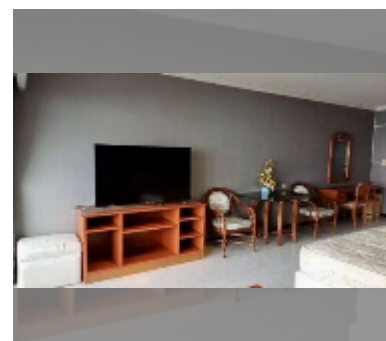

Condo for sale studio 55 m² in Metro Jomtien Condotel, Pattaya

฿ 3,300,000

UNIT PARAMETERS:

UID	FS-241222
quota	foreign quota
type	studio
size	55m²
floor	9
view	sea view
equipment: furniture, air conditioner, television, washing-machine, refrigerator	

PROJECT PARAMETERS:

district	Jomtien
buildings	2
floors	42
built in	1988
maintenance	฿ 16,500/year

FACILITIES:

General information: highrise, meters to beach: 50, minutes to beach: 1, open parking, multy-level parking.

Swimming pool: swimming pool, kids pool.

Chill zone: chill zone, garden.

Health zone: gym.

Other: reception, lobby, CCTV, security, minimart.