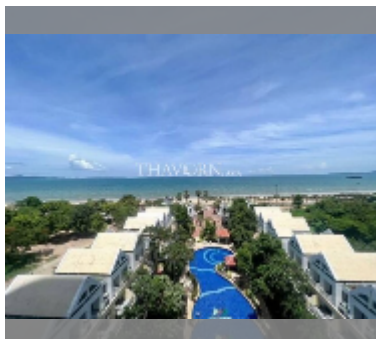

Condo for sale studio 55 m² in Metro Jomtien Condotel, Pattaya

฿ 3,300,000

UNIT PARAMETERS:

UID	FS-241222
quota	foreign quota
type	studio
size	55m ²
floor	9
view	sea view
equipment: furniture, air conditioner, television, washing-machine, refrigerator	

Swimming pool: swimming pool, kids pool.

Chill zone: chill zone, garden.

Health zone: gym.

Other: reception, lobby, CCTV, security, minimart.

[details](#)