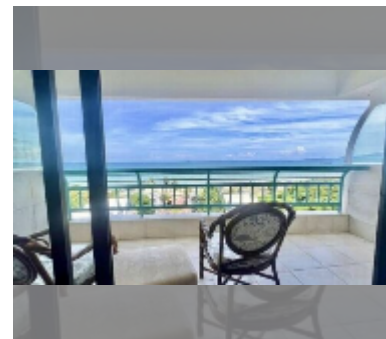

Condo for sale studio 55 m² in Metro Jomtien Condotel, Pattaya

฿ 3,300,000

UNIT PARAMETERS:

UID	FS-241222
quota	foreign quota
type	studio
size	55m ²
floor	9
view	sea view
equipment: furniture, air conditioner, television, washing-machine, refrigerator	

Swimming pool: swimming pool, kids pool.

Chill zone: chill zone, garden.

Health zone: gym.

Other: reception, lobby, CCTV, security, minimart.

[details](#)