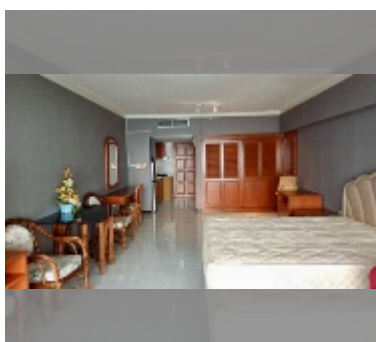

Condo for sale studio 55 m² in Metro Jomtien Condotel, Pattaya

฿ 3,300,000

UNIT PARAMETERS:

UID	FS-241222
quota	foreign quota
type	studio
size	55m²
floor	9
view	sea view
equipment: furniture, air conditioner, television, washing-machine, refrigerator	

PROJECT PARAMETERS:

district	Jomtien
buildings	2
floors	42
built in	1988
maintenance	฿ 16,500/year

FACILITIES:

General information: highrise, meters to beach: 50, minutes to beach: 1, open parking, multy-level parking.

Swimming pool: swimming pool, kids pool.

Chill zone: chill zone, garden.

Health zone: gym.

Other: reception, lobby, CCTV, security, minimart.