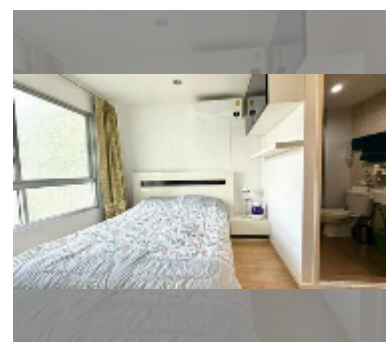

Condo for sale 1 bedroom 34 m² in Lumpini Ville Naklua - Wongamat, Pattaya

฿ 2,350,000

UNIT PARAMETERS:

UID	FS-241221
quota	foreign quota
type	1 bedroom
size	34m²
floor	15
view	sea view
equipment: furniture, air conditioner, television, refrigerator	

PROJECT PARAMETERS:

district	Wongamat
buildings	3
floors	30
built in	2014
maintenance	฿ 10,200/year

FACILITIES:

General information: highrise, multy-level parking, covered parking.

Swimming pool: swimming pool.

Chill zone: chill zone, garden.

Health zone: gym.

Other: reception, lobby, clubhouse, kids playgarden, CCTV, security, laundry.