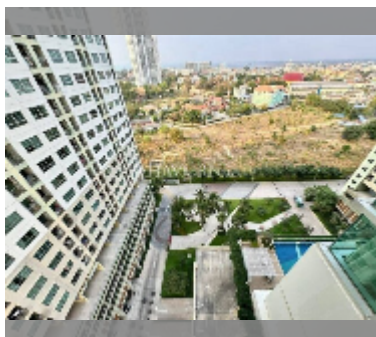

## Condo for sale 1 bedroom 34 m<sup>2</sup> in Lumpini Ville Naklua - Wongamat, Pattaya

**฿ 2,350,000**

**UNIT PARAMETERS:**

UID	FS-241221
quota	foreign quota
type	1 bedroom
size	34m <sup>2</sup>
floor	15
view	sea view
equipment: furniture, air conditioner, television, refrigerator	

**PROJECT PARAMETERS:**

district	Wongamat
buildings	3
floors	30
built in	2014
maintenance	฿ 10,200/year

**FACILITIES:**

General information: highrise, multy-level parking, covered parking.

Swimming pool: swimming pool.

Chill zone: chill zone, garden.

Health zone: gym.

Other: reception, lobby, clubhouse, kids playgarden, CCTV, security, laundry.

[details](#)