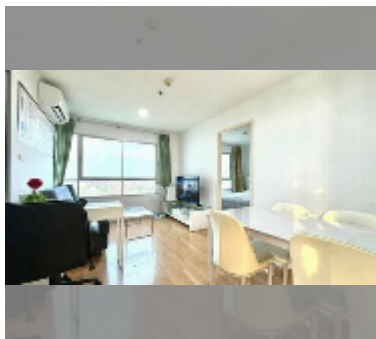

Condo for sale 1 bedroom 34 m² in Lumpini Ville Naklua - Wongamat, Pattaya

฿ 2,350,000

UNIT PARAMETERS:

UID	FS-241221
quota	foreign quota
type	1 bedroom
size	34m²
floor	15
view	sea view
equipment: furniture, air conditioner, television, refrigerator	

PROJECT PARAMETERS:

district	Wongamat
buildings	3
floors	30
built in	2014
maintenance	฿ 10,200/year

FACILITIES:

General information: highrise, multy-level parking, covered parking.

Swimming pool: swimming pool.

Chill zone: chill zone, garden.

Health zone: gym.

Other: reception, lobby, clubhouse, kids playgarden, CCTV, security, laundry.