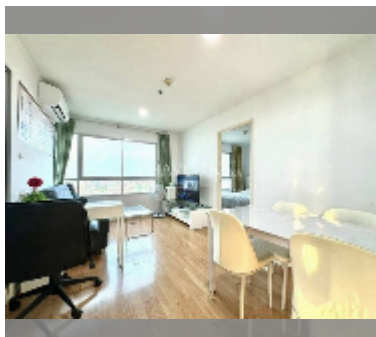

Condo for sale 1 bedroom 34 m² in Lumpini Ville Naklua - Wongamat, Pattaya

฿ 2,350,000

UNIT PARAMETERS:

UID	FS-241221
quota	foreign quota
type	1 bedroom
size	34m²
floor	15
view	sea view
equipment: furniture, air conditioner, television, refrigerator	

PROJECT PARAMETERS:

district	Wongamat
buildings	3
floors	30
built in	2014
maintenance	฿ 10,200/year

FACILITIES:

General information: highrise, multy-level parking, covered parking.

Swimming pool: swimming pool.

Chill zone: chill zone, garden.

Health zone: gym.

Other: reception, lobby, clubhouse, kids playgarden, CCTV, security, laundry.