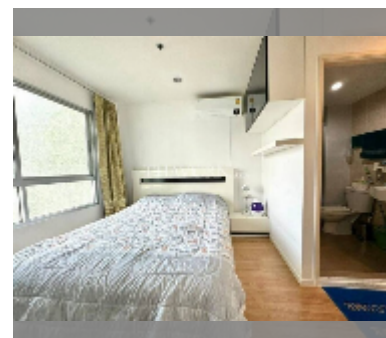

Condo for sale 1 bedroom 34 m² in Lumpini Ville Naklua - Wongamat, Pattaya

฿ 2,350,000

UNIT PARAMETERS:

UID	FS-241221
quota	foreign quota
type	1 bedroom
size	34m²
floor	15
view	sea view
equipment: furniture, air conditioner, television, refrigerator	

PROJECT PARAMETERS:

district	Wongamat
buildings	3
floors	30
built in	2014
maintenance	฿ 10,200/year

FACILITIES:

General information: highrise, multy-level parking, covered parking.

Swimming pool: swimming pool.

Chill zone: chill zone, garden.

Health zone: gym.

Other: reception, lobby, clubhouse, kids playgarden, CCTV, security, laundry.