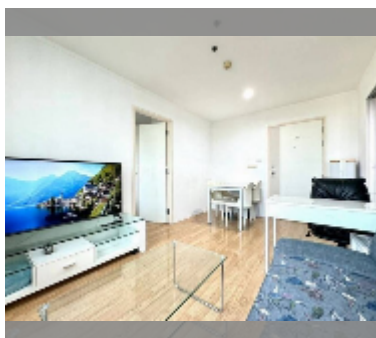

Condo for sale 1 bedroom 34 m² in Lumpini Ville Naklua - Wongamat, Pattaya

฿ 2,350,000

UNIT PARAMETERS:

UID	FS-241221
quota	foreign quota
type	1 bedroom
size	34m²
floor	15
view	sea view
equipment: furniture, air conditioner, television, refrigerator	

PROJECT PARAMETERS:

district	Wongamat
buildings	3
floors	30
built in	2014
maintenance	฿ 10,200/year

FACILITIES:

General information: highrise, multy-level parking, covered parking.

Swimming pool: swimming pool.

Chill zone: chill zone, garden.

Health zone: gym.

Other: reception, lobby, clubhouse, kids playgarden, CCTV, security, laundry.