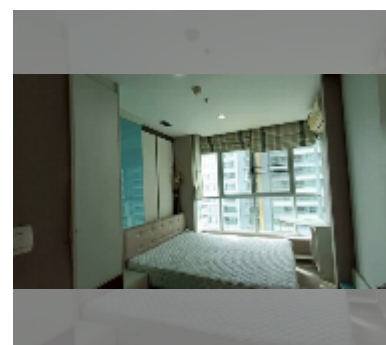

Condo for sale 1 bedroom 28 m² in Lumpini Park Beach Jomtien, Pattaya

฿ 1,950,000

UNIT PARAMETERS:

UID	FS-241220
quota	foreign quota
type	1 bedroom
size	28m²
floor	11
view	pool view
equipment: furniture, air conditioner, television, refrigerator	

PROJECT PARAMETERS:

district	Jomtien
buildings	3
floors	30
built in	2013
maintenance	฿ 13,440/year

FACILITIES:

General information: highrise, meters to beach: 50, minutes to beach: 1, open parking, multy-level parking.

Swimming pool: swimming pool, kids pool, rooftop pool, jacuzzi.

Chill zone: chill zone, garden, rooftop chillout.

Health zone: gym, sauna.

Other: reception, clubhouse, meeting room, games room, kids playgarden, CCTV, security.