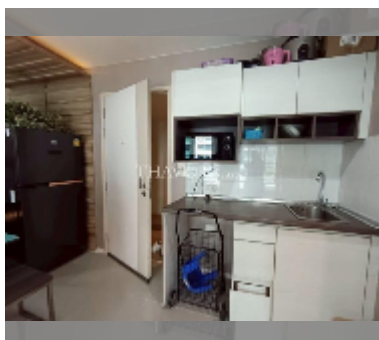

Condo for sale 1 bedroom 28 m² in Lumpini Park Beach Jomtien, Pattaya

฿ 1,950,000

UNIT PARAMETERS:

UID	FS-241220
quota	foreign quota
type	1 bedroom
size	28m²
floor	11
view	pool view
equipment: furniture, air conditioner, television, refrigerator	

PROJECT PARAMETERS:

district	Jomtien
buildings	3
floors	30
built in	2013
maintenance	฿ 13,440/year

FACILITIES:

General information: highrise, meters to beach: 50, minutes to beach: 1, open parking, multy-level parking.

Swimming pool: swimming pool, kids pool, rooftop pool, jacuzzi.

Chill zone: chill zone, garden, rooftop chillout.

Health zone: gym, sauna.

Other: reception, clubhouse, meeting room, games room, kids playgarden, CCTV, security.