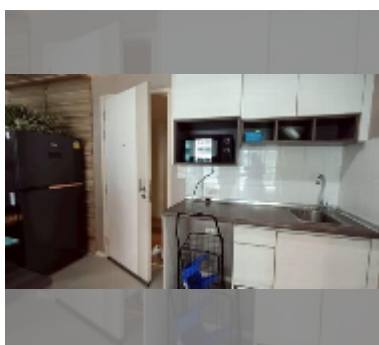

#### UNIT PARAMETERS:

UID	FS-241220
quota	foreign quota
type	1 bedroom
size	28m <sup>2</sup>
floor	11
view	pool view
equipment: furniture, air conditioner, television, refrigerator	

**Health zone:** gym, sauna.

**Other:** reception, clubhouse, meeting room, games room, kids playgarden, CCTV, security.

details