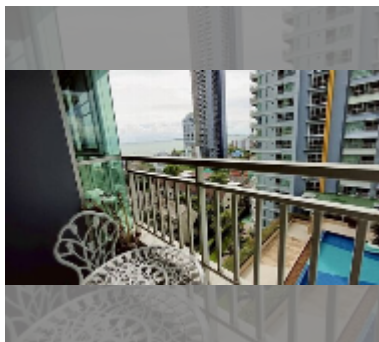

Condo for sale 1 bedroom 28 m² in Lumpini Park Beach Jomtien, Pattaya

฿ 1,950,000

UNIT PARAMETERS:

UID	FS-241220
quota	foreign quota
type	1 bedroom
size	28m²
floor	11
view	pool view
equipment: furniture, air conditioner, television, refrigerator	

PROJECT PARAMETERS:

district	Jomtien
buildings	3
floors	30
built in	2013
maintenance	฿ 13,440/year

FACILITIES:

General information: highrise, meters to beach: 50, minutes to beach: 1, open parking, multy-level parking.

Swimming pool: swimming pool, kids pool, rooftop pool, jacuzzi.

Chill zone: chill zone, garden, rooftop chillout.

Health zone: gym, sauna.

Other: reception, clubhouse, meeting room, games room, kids playgarden, CCTV, security.