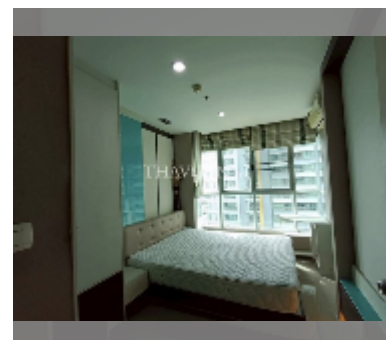

Condo for sale 1 bedroom 28 m² in Lumpini Park Beach Jomtien, Pattaya

฿ 1,950,000

UNIT PARAMETERS:

UID	FS-241220
quota	foreign quota
type	1 bedroom
size	28m²
floor	11
view	pool view
equipment: furniture, air conditioner, television, refrigerator	

PROJECT PARAMETERS:

district	Jomtien
buildings	3
floors	30
built in	2013
maintenance	฿ 13,440/year

FACILITIES:

General information: highrise, meters to beach: 50, minutes to beach: 1, open parking, multy-level parking.

Swimming pool: swimming pool, kids pool, rooftop pool, jacuzzi.

Chill zone: chill zone, garden, rooftop chillout.

Health zone: gym, sauna.

Other: reception, clubhouse, meeting room, games room, kids playgarden, CCTV, security.