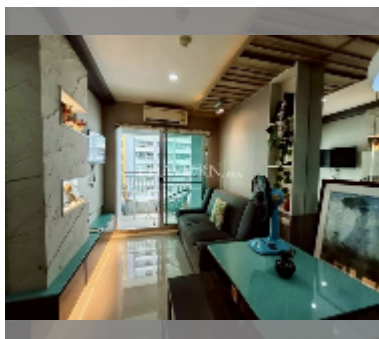

Condo for sale 1 bedroom 28 m² in Lumpini Park Beach Jomtien, Pattaya

฿ 1,950,000

UNIT PARAMETERS:

UID	FS-241220
quota	foreign quota
type	1 bedroom
size	28m²
floor	11
view	pool view
equipment: furniture, air conditioner, television, refrigerator	

PROJECT PARAMETERS:

district	Jomtien
buildings	3
floors	30
built in	2013
maintenance	฿ 13,440/year

FACILITIES:

General information: highrise, meters to beach: 50, minutes to beach: 1, open parking, multy-level parking.

Swimming pool: swimming pool, kids pool, rooftop pool, jacuzzi.

Chill zone: chill zone, garden, rooftop chillout.

Health zone: gym, sauna.

Other: reception, clubhouse, meeting room, games room, kids playgarden, CCTV, security.