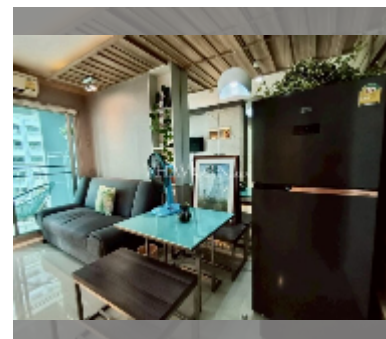

Condo for sale 1 bedroom 28 m² in Lumpini Park Beach Jomtien, Pattaya

฿ 1,950,000

UNIT PARAMETERS:

UID	FS-241220
quota	foreign quota
type	1 bedroom
size	28m²
floor	11
view	pool view
equipment: furniture, air conditioner, television, refrigerator	

PROJECT PARAMETERS:

district	Jomtien
buildings	3
floors	30
built in	2013
maintenance	฿ 13,440/year

FACILITIES:

General information: highrise, meters to beach: 50, minutes to beach: 1, open parking, multy-level parking.

Swimming pool: swimming pool, kids pool, rooftop pool, jacuzzi.

Chill zone: chill zone, garden, rooftop chillout.

Health zone: gym, sauna.

Other: reception, clubhouse, meeting room, games room, kids playgarden, CCTV, security.