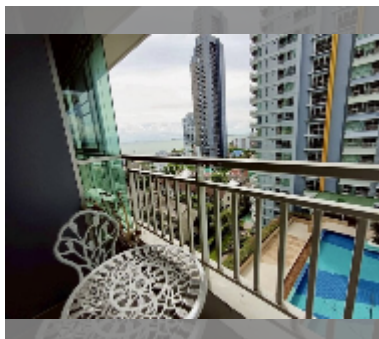

## Condo for sale 1 bedroom 28 m<sup>2</sup> in Lumpini Park Beach Jomtien, Pattaya

**฿ 1,950,000**

**UNIT PARAMETERS:**

UID	FS-241220
quota	foreign quota
type	1 bedroom
size	28m <sup>2</sup>
floor	11
view	pool view
equipment: furniture, air conditioner, television, refrigerator	

**Swimming pool:** swimming pool, kids pool, rooftop pool, jacuzzi.

**Chill zone:** chill zone, garden, rooftop chillout.

**Health zone:** gym, sauna.

**Other:** reception, clubhouse, meeting room, games room, kids playgarden, CCTV, security.