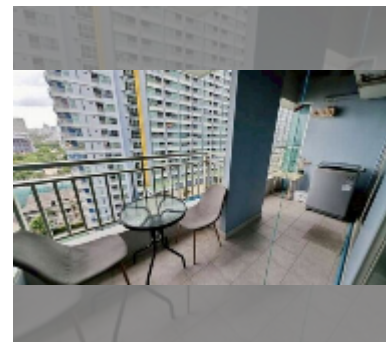

Condo for sale 2 bedroom 57 m² in Lumpini Park Beach Jomtien, Pattaya

฿ 4,300,000

UNIT PARAMETERS:

UID	FS-241219
quota	foreign quota
type	2 bedroom
size	57m²
floor	12
view	sea view
equipment: furniture, air conditioner, television, refrigerator	

PROJECT PARAMETERS:

district	Jomtien
buildings	3
floors	30
built in	2013
maintenance	฿ 27,360/year

FACILITIES:

General information: highrise, meters to beach: 50, minutes to beach: 1, open parking, multy-level parking.

Swimming pool: swimming pool, kids pool, rooftop pool, jacuzzi.

Chill zone: chill zone, garden, rooftop chillout.

Health zone: gym, sauna.

Other: reception, clubhouse, meeting room, games room, kids playgarden, CCTV, security.