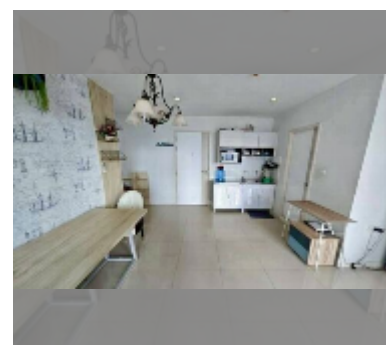

Condo for sale 2 bedroom 57 m² in Lumpini Park Beach Jomtien, Pattaya

฿ 4,300,000

UNIT PARAMETERS:

UID	FS-241219
quota	foreign quota
type	2 bedroom
size	57m²
floor	12
view	sea view
equipment: furniture, air conditioner, television, refrigerator	

PROJECT PARAMETERS:

district	Jomtien
buildings	3
floors	30
built in	2013
maintenance	฿ 27,360/year

FACILITIES:

General information: highrise, meters to beach: 50, minutes to beach: 1, open parking, multy-level parking.

Swimming pool: swimming pool, kids pool, rooftop pool, jacuzzi.

Chill zone: chill zone, garden, rooftop chillout.

Health zone: gym, sauna.

Other: reception, clubhouse, meeting room, games room, kids playgarden, CCTV, security.