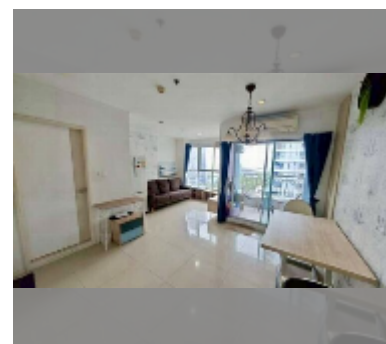

Condo for sale 2 bedroom 57 m² in Lumpini Park Beach Jomtien, Pattaya

฿ 4,300,000

UNIT PARAMETERS:

UID	FS-241219
quota	foreign quota
type	2 bedroom
size	57m²
floor	12
view	sea view
equipment: furniture, air conditioner, television, refrigerator	

PROJECT PARAMETERS:

district	Jomtien
buildings	3
floors	30
built in	2013
maintenance	฿ 27,360/year

FACILITIES:

General information: highrise, meters to beach: 50, minutes to beach: 1, open parking, multy-level parking.

Swimming pool: swimming pool, kids pool, rooftop pool, jacuzzi.

Chill zone: chill zone, garden, rooftop chillout.

Health zone: gym, sauna.

Other: reception, clubhouse, meeting room, games room, kids playgarden, CCTV, security.