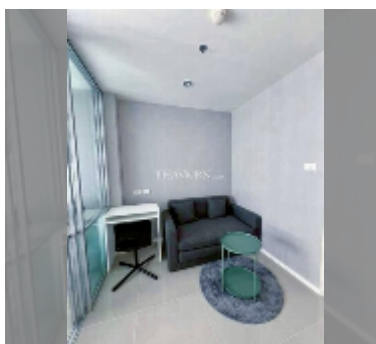

Condo for sale 1 bedroom 22 m² in Lumpini Park Beach Jomtien, Pattaya

฿ 1,490,000

UNIT PARAMETERS:

| | |
|---|------------------|
| UID | FS-241217 |
| quota | foreign quota |
| type | 1 bedroom |
| size | 22m ² |
| floor | 19 |
| view | pool view |
| equipment: furniture, air conditioner, television, refrigerator | |

Swimming pool: swimming pool, kids pool, rooftop pool, jacuzzi.

Chill zone: chill zone, garden, rooftop chillout.

Health zone: gym, sauna.

Other: reception, clubhouse, meeting room, games room, kids playgarden, CCTV, security.