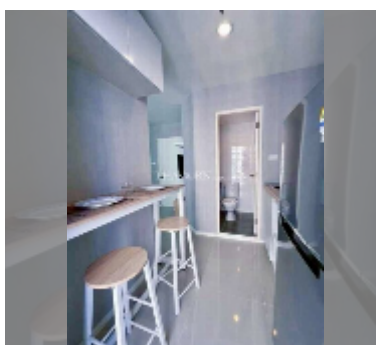

Condo for sale 1 bedroom 22 m² in Lumpini Park Beach Jomtien, Pattaya

฿ 1,490,000

UNIT PARAMETERS:

| | |
|---|------------------|
| UID | FS-241217 |
| quota | foreign quota |
| type | 1 bedroom |
| size | 22m ² |
| floor | 19 |
| view | pool view |
| equipment: furniture, air conditioner, television, refrigerator | |

Swimming pool: swimming pool, kids pool, rooftop pool, jacuzzi.

Chill zone: chill zone, garden, rooftop chillout.

Health zone: gym, sauna.

Other: reception, clubhouse, meeting room, games room, kids playgarden, CCTV, security.