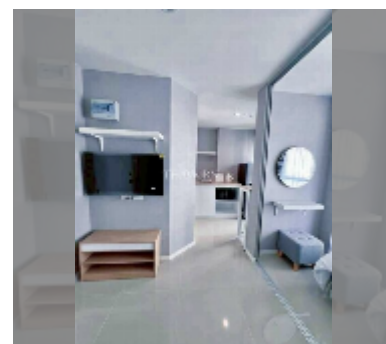

Condo for sale 1 bedroom 22 m² in Lumpini Park Beach Jomtien, Pattaya

฿ 1,490,000

UNIT PARAMETERS:

| | |
|---|------------------|
| UID | FS-241217 |
| quota | foreign quota |
| type | 1 bedroom |
| size | 22m ² |
| floor | 19 |
| view | pool view |
| equipment: furniture, air conditioner, television, refrigerator | |

Swimming pool: swimming pool, kids pool, rooftop pool, jacuzzi.

Chill zone: chill zone, garden, rooftop chillout.

Health zone: gym, sauna.

Other: reception, clubhouse, meeting room, games room, kids playgarden, CCTV, security.