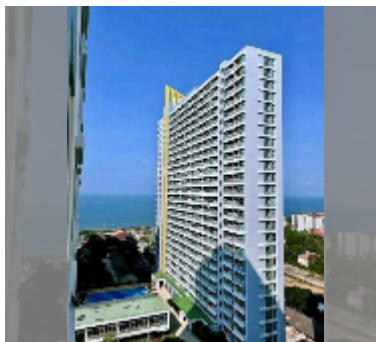

Condo for sale 1 bedroom 22 m² in Lumpini Park Beach Jomtien, Pattaya

฿ 1,490,000

UNIT PARAMETERS:

UID	FS-241217
quota	foreign quota
type	1 bedroom
size	22m²
floor	19
view	pool view
equipment: furniture, air conditioner, television, refrigerator	

PROJECT PARAMETERS:

district	Jomtien
buildings	3
floors	30
built in	2013
maintenance	฿ 10,560/year

FACILITIES:

General information: highrise, meters to beach: 50, minutes to beach: 1, open parking, multy-level parking.

Swimming pool: swimming pool, kids pool, rooftop pool, jacuzzi.

Chill zone: chill zone, garden, rooftop chillout.

Health zone: gym, sauna.

Other: reception, clubhouse, meeting room, games room, kids playgarden, CCTV, security.