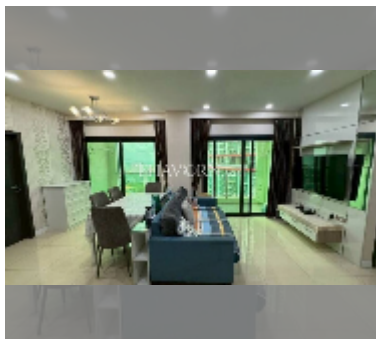

Condo for sale 2 bedroom 69 m² in Dusit Grand Condo View, Pattaya

฿ 6,600,000

UNIT PARAMETERS:

UID	FS-241213
quota	foreign quota
type	2 bedroom
size	69m²
floor	20
view	sea view
equipment: furniture, air conditioner, television, washing-machine, refrigerator	

PROJECT PARAMETERS:

district	Jomtien
buildings	1
floors	36
built in	2016
maintenance	฿ 33,120/year

FACILITIES:

General information: highrise, meters to beach: 300, underground parking, open parking.

Swimming pool: swimming pool, kids pool, waterfall, jacuzzi.

Health zone: gym.

Other: reception, CCTV, security, minimart, laundry.