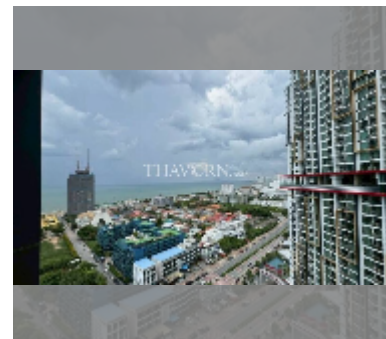

Condo for sale 2 bedroom 69 m² in Dusit Grand Condo View, Pattaya

฿ 6,600,000

UNIT PARAMETERS:

UID	FS-241213
quota	foreign quota
type	2 bedroom
size	69m²
floor	20
view	sea view
equipment: furniture, air conditioner, television, washing-machine, refrigerator	

PROJECT PARAMETERS:

district	Jomtien
buildings	1
floors	36
built in	2016
maintenance	฿ 33,120/year

FACILITIES:

General information: highrise, meters to beach: 300, underground parking, open parking.

Swimming pool: swimming pool, kids pool, waterfall, jacuzzi.

Health zone: gym.

Other: reception, CCTV, security, minimart, laundry.