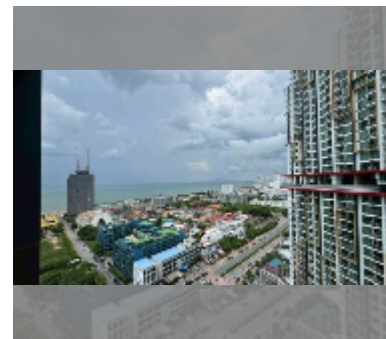

Condo for sale 2 bedroom 69 m² in Dusit Grand Condo View, Pattaya

฿ 6,500,000

UNIT PARAMETERS:

UID	FS-241213
quota	foreign quota
type	2 bedroom
size	69m²
floor	20
view	sea view
equipment: furniture, air conditioner, television, washing-machine, refrigerator	

PROJECT PARAMETERS:

district	Jomtien
buildings	1
floors	36
built in	2016
maintenance	฿ 33,120/year

FACILITIES:

General information: highrise, meters to beach: 300, underground parking, open parking.

Swimming pool: swimming pool, kids pool, waterfall, jacuzzi.

Health zone: gym.

Other: reception, CCTV, security, minimart, laundry.