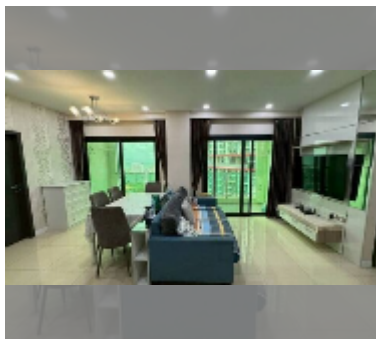

Condo for sale 2 bedroom 69 m² in Dusit Grand Condo View, Pattaya

฿ 6,500,000

UNIT PARAMETERS:

UID	FS-241213
quota	foreign quota
type	2 bedroom
size	69m²
floor	20
view	sea view
equipment: furniture, air conditioner, television, washing-machine, refrigerator	

PROJECT PARAMETERS:

district	Jomtien
buildings	1
floors	36
built in	2016
maintenance	฿ 33,120/year

FACILITIES:

General information: highrise, meters to beach: 300, underground parking, open parking.

Swimming pool: swimming pool, kids pool, waterfall, jacuzzi.

Health zone: gym.

Other: reception, CCTV, security, minimart, laundry.