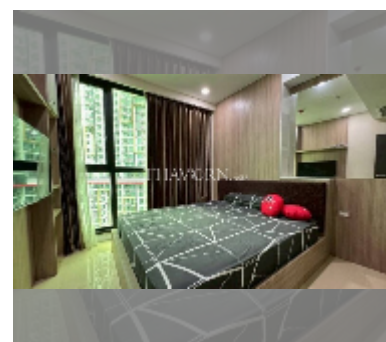

Condo for sale 2 bedroom 69 m² in Dusit Grand Condo View, Pattaya

฿ 6,600,000

UNIT PARAMETERS:

UID	FS-241213
quota	foreign quota
type	2 bedroom
size	69m²
floor	20
view	sea view
equipment: furniture, air conditioner, television, washing-machine, refrigerator	

PROJECT PARAMETERS:

district	Jomtien
buildings	1
floors	36
built in	2016
maintenance	฿ 33,120/year

FACILITIES:

General information: highrise, meters to beach: 300, underground parking, open parking.

Swimming pool: swimming pool, kids pool, waterfall, jacuzzi.

Health zone: gym.

Other: reception, CCTV, security, minimart, laundry.