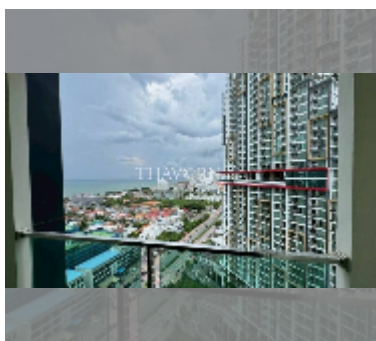

Condo for sale 2 bedroom 69 m² in Dusit Grand Condo View, Pattaya

฿ 6,600,000

UNIT PARAMETERS:

UID	FS-241213
quota	foreign quota
type	2 bedroom
size	69m²
floor	20
view	sea view
equipment: furniture, air conditioner, television, washing-machine, refrigerator	

PROJECT PARAMETERS:

district	Jomtien
buildings	1
floors	36
built in	2016
maintenance	฿ 33,120/year

FACILITIES:

General information: highrise, meters to beach: 300, underground parking, open parking.

Swimming pool: swimming pool, kids pool, waterfall, jacuzzi.

Health zone: gym.

Other: reception, CCTV, security, minimart, laundry.