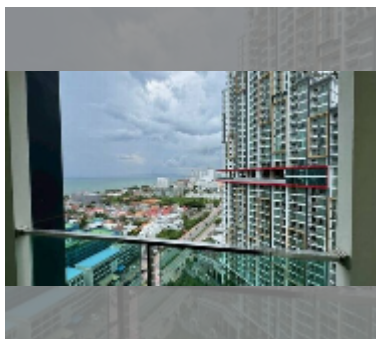

Condo for sale 2 bedroom 69 m² in Dusit Grand Condo View, Pattaya

฿ 6,500,000

UNIT PARAMETERS:

UID	FS-241213
quota	foreign quota
type	2 bedroom
size	69m²
floor	20
view	sea view
equipment: furniture, air conditioner, television, washing-machine, refrigerator	

PROJECT PARAMETERS:

district	Jomtien
buildings	1
floors	36
built in	2016
maintenance	฿ 33,120/year

FACILITIES:

General information: highrise, meters to beach: 300, underground parking, open parking.

Swimming pool: swimming pool, kids pool, waterfall, jacuzzi.

Health zone: gym.

Other: reception, CCTV, security, minimart, laundry.