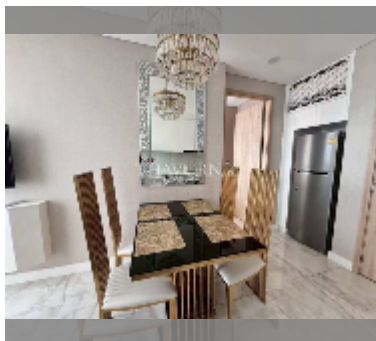

Condo for sale 1 bedroom 35 m² in Copacabana Beach Jomtien, Pattaya

฿ 4,750,000

UNIT PARAMETERS:

UID	FS-241211
quota	foreign quota
type	1 bedroom
size	35m²
floor	19
view	sea view

PROJECT PARAMETERS:

district	Jomtien
buildings	1
floors	59
built in	2022
maintenance	฿ 21,000/year

FACILITIES:

General information: highrise, meters to beach: 50, minutes to beach: 1, shuttle bus, beach front, open parking, multy-level parking.

Swimming pool: swimming pool, rooftop pool, infinity view, jacuzzi, pool bar , sunbathing area.

Chill zone: chill zone, garden, rooftop chillout.

Health zone: gym, sauna, hamam.

Other: lobby, meeting room, games room, kids playgarden, CCTV, security.