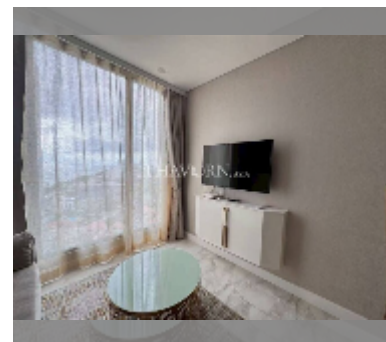

Condo for sale 1 bedroom 35 m² in Copacabana Beach Jomtien, Pattaya

฿ 4,750,000

UNIT PARAMETERS:

UID	FS-241211
quota	foreign quota
type	1 bedroom
size	35m²
floor	19
view	sea view

PROJECT PARAMETERS:

district	Jomtien
buildings	1
floors	59
built in	2022
maintenance	฿ 21,000/year

FACILITIES:

General information: highrise, meters to beach: 50, minutes to beach: 1, shuttle bus, beach front, open parking, multy-level parking.

Swimming pool: swimming pool, rooftop pool, infinity view, jacuzzi, pool bar , sunbathing area.

Chill zone: chill zone, garden, rooftop chillout.

Health zone: gym, sauna, hamam.

Other: lobby, meeting room, games room, kids playgarden, CCTV, security.