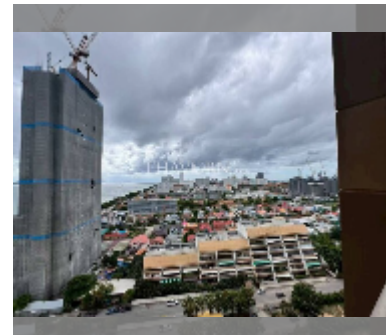

Condo for sale 1 bedroom 35 m² in Copacabana Beach Jomtien, Pattaya

฿ 4,750,000

UNIT PARAMETERS:

UID	FS-241211
quota	foreign quota
type	1 bedroom
size	35m²
floor	19
view	sea view

PROJECT PARAMETERS:

district	Jomtien
buildings	1
floors	59
built in	2022
maintenance	฿ 21,000/year

FACILITIES:

General information: highrise, meters to beach: 50, minutes to beach: 1, shuttle bus, beach front, open parking, multy-level parking.

Swimming pool: swimming pool, rooftop pool, infinity view, jacuzzi, pool bar , sunbathing area.

Chill zone: chill zone, garden, rooftop chillout.

Health zone: gym, sauna, hamam.

Other: lobby, meeting room, games room, kids playgarden, CCTV, security.