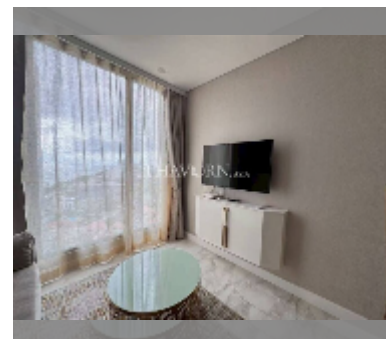

Condo for sale 1 bedroom 35 m² in Copacabana Beach Jomtien, Pattaya

฿ 4,750,000

UNIT PARAMETERS:

UID	FS-241211
quota	foreign quota
type	1 bedroom
size	35m²
floor	19
view	sea view

PROJECT PARAMETERS:

district	Jomtien
buildings	1
floors	59
built in	2022
maintenance	฿ 21,000/year

FACILITIES:

General information: highrise, meters to beach: 50, minutes to beach: 1, shuttle bus, beach front, open parking, multy-level parking.

Swimming pool: swimming pool, rooftop pool, infinity view, jacuzzi, pool bar , sunbathing area.

Chill zone: chill zone, garden, rooftop chillout.

Health zone: gym, sauna, hamam.

Other: lobby, meeting room, games room, kids playgarden, CCTV, security.