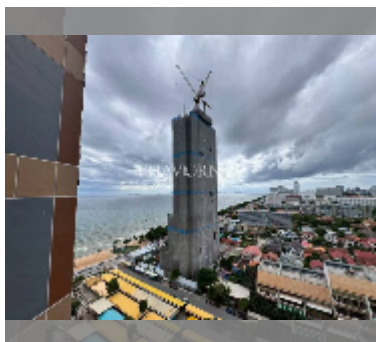

Condo for sale 1 bedroom 35 m² in Copacabana Beach Jomtien, Pattaya

฿ 4,750,000

UNIT PARAMETERS:

UID	FS-241211
quota	foreign quota
type	1 bedroom
size	35m²
floor	19
view	sea view

PROJECT PARAMETERS:

district	Jomtien
buildings	1
floors	59
built in	2022
maintenance	฿ 21,000/year

FACILITIES:

General information: highrise, meters to beach: 50, minutes to beach: 1, shuttle bus, beach front, open parking, multy-level parking.

Swimming pool: swimming pool, rooftop pool, infinity view, jacuzzi, pool bar , sunbathing area.

Chill zone: chill zone, garden, rooftop chillout.

Health zone: gym, sauna, hamam.

Other: lobby, meeting room, games room, kids playgarden, CCTV, security.