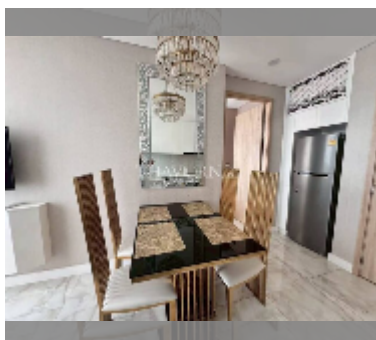

Condo for sale 1 bedroom 35 m² in Copacabana Beach Jomtien, Pattaya

฿ 4,750,000

UNIT PARAMETERS:

UID	FS-241211
quota	foreign quota
type	1 bedroom
size	35m²
floor	19
view	sea view

PROJECT PARAMETERS:

district	Jomtien
buildings	1
floors	59
built in	2022
maintenance	฿ 21,000/year

FACILITIES:

General information: highrise, meters to beach: 50, minutes to beach: 1, shuttle bus, beach front, open parking, multy-level parking.

Swimming pool: swimming pool, rooftop pool, infinity view, jacuzzi, pool bar , sunbathing area.

Chill zone: chill zone, garden, rooftop chillout.

Health zone: gym, sauna, hamam.

Other: lobby, meeting room, games room, kids playgarden, CCTV, security.