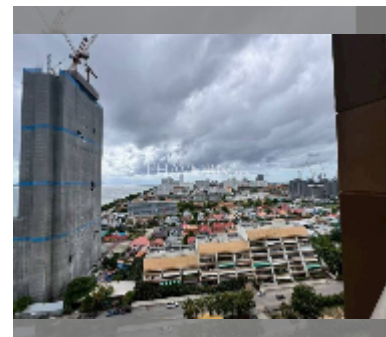

Condo for sale 1 bedroom 35 m² in Copacabana Beach Jomtien, Pattaya

฿ 4,750,000

UNIT PARAMETERS:

UID	FS-241211
quota	foreign quota
type	1 bedroom
size	35m²
floor	19
view	sea view

PROJECT PARAMETERS:

district	Jomtien
buildings	1
floors	59
built in	2022
maintenance	฿ 21,000/year

FACILITIES:

General information: highrise, meters to beach: 50, minutes to beach: 1, shuttle bus, beach front, open parking, multy-level parking.

Swimming pool: swimming pool, rooftop pool, infinity view, jacuzzi, pool bar , sunbathing area.

Chill zone: chill zone, garden, rooftop chillout.

Health zone: gym, sauna, hamam.

Other: lobby, meeting room, games room, kids playgarden, CCTV, security.