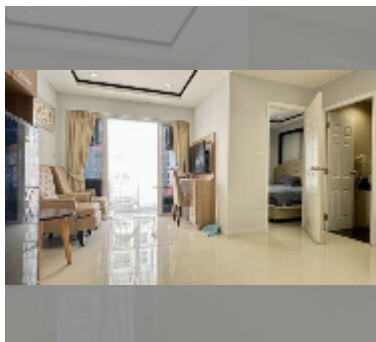

Condo for sale 1 bedroom 35 m² in New Nordic Trend 6, Pattaya

฿ 1,730,000

UNIT PARAMETERS:

UID	FS-241199
quota	foreign quota
type	1 bedroom
size	35m²
floor	2
view	pool view
quality	excellent

equipment: furniture, household appliances, kitchen appliances, washing-machine, refrigerator

PROJECT PARAMETERS:

district	Pratumnak
buildings	1
floors	7
built in	2015
maintenance	฿ 16,800/year

FACILITIES:

General information: boutique, underground parking.

Swimming pool: swimming pool.

Chill zone: chill zone, garden.

Other: reception, lobby, CCTV, security.