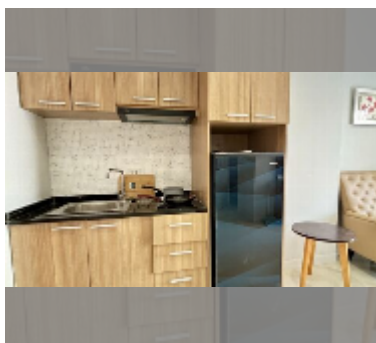

Condo for sale 1 bedroom 35 m² in New Nordic Trend 6, Pattaya

฿ 1,730,000

UNIT PARAMETERS:

UID	FS-241199
quota	foreign quota
type	1 bedroom
size	35m²
floor	2
view	pool view
quality	excellent

equipment: furniture, household appliances, kitchen appliances, washing-machine, refrigerator

PROJECT PARAMETERS:

district	Pratumnak
buildings	1
floors	7
built in	2015
maintenance	฿ 16,800/year

FACILITIES:

General information: boutique, underground parking.

Swimming pool: swimming pool.

Chill zone: chill zone, garden.

Other: reception, lobby, CCTV, security.