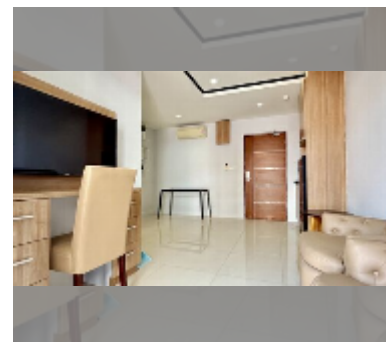

Condo for sale 1 bedroom 35 m² in New Nordic Trend 6, Pattaya

฿ 1,730,000

UNIT PARAMETERS:

UID	FS-241199
quota	foreign quota
type	1 bedroom
size	35m²
floor	2
view	pool view
quality	excellent

equipment: furniture, household appliances, kitchen appliances, washing-machine, refrigerator

PROJECT PARAMETERS:

district	Pratumnak
buildings	1
floors	7
built in	2015
maintenance	฿ 16,800/year

FACILITIES:

General information: boutique, underground parking.

Swimming pool: swimming pool.

Chill zone: chill zone, garden.

Other: reception, lobby, CCTV, security.