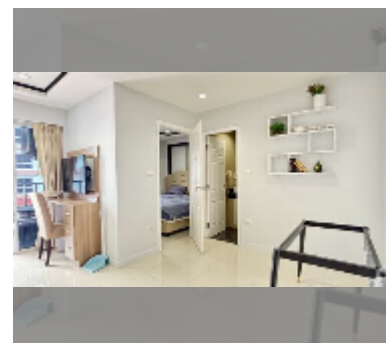

Condo for sale 1 bedroom 35 m² in New Nordic Trend 6, Pattaya

฿ 1,730,000

UNIT PARAMETERS:

UID	FS-241199
quota	foreign quota
type	1 bedroom
size	35m²
floor	2
view	pool view
quality	excellent

equipment: furniture, household appliances, kitchen appliances, washing-machine, refrigerator

PROJECT PARAMETERS:

district	Pratumnak
buildings	1
floors	7
built in	2015
maintenance	฿ 16,800/year

FACILITIES:

General information: boutique, underground parking.

Swimming pool: swimming pool.

Chill zone: chill zone, garden.

Other: reception, lobby, CCTV, security.