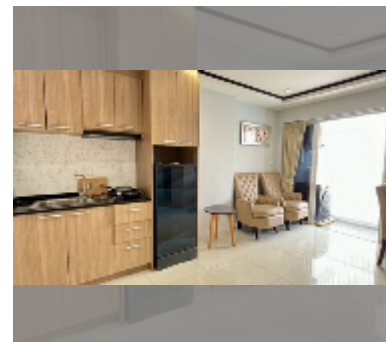

Condo for sale 1 bedroom 35 m² in New Nordic Trend 6, Pattaya

฿ 1,730,000

UNIT PARAMETERS:

UID	FS-241199
quota	foreign quota
type	1 bedroom
size	35m²
floor	2
view	pool view
quality	excellent

equipment: furniture, household appliances, kitchen appliances, washing-machine, refrigerator

PROJECT PARAMETERS:

district	Pratumnak
buildings	1
floors	7
built in	2015
maintenance	฿ 16,800/year

FACILITIES:

General information: boutique, underground parking.

Swimming pool: swimming pool.

Chill zone: chill zone, garden.

Other: reception, lobby, CCTV, security.