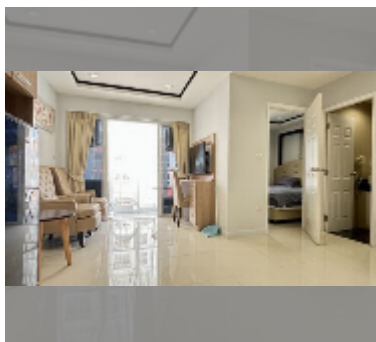

Condo for sale 1 bedroom 35 m² in New Nordic Trend 6, Pattaya

฿ 1,730,000

UNIT PARAMETERS:

UID	FS-241199
quota	foreign quota
type	1 bedroom
size	35m²
floor	2
view	pool view
quality	excellent

equipment: furniture, household appliances, kitchen appliances, washing-machine, refrigerator

PROJECT PARAMETERS:

district	Pratumnak
buildings	1
floors	7
built in	2015
maintenance	฿ 16,800/year

FACILITIES:

General information: boutique, underground parking.

Swimming pool: swimming pool.

Chill zone: chill zone, garden.

Other: reception, lobby, CCTV, security.