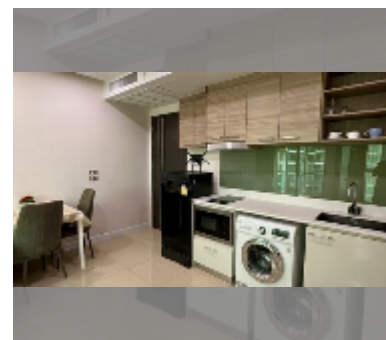

### UNIT PARAMETERS:

UID	FS-241197
quota	foreign quota
type	1 bedroom
size	35m <sup>2</sup>
floor	12
view	sea view
equipment: furniture, kitchen appliances, air conditioner, television, washing-machine, refrigerator	

### FACILITIES:

General information: highrise, meters to beach: 300, underground parking, open parking.

Swimming pool: swimming pool, kids pool, waterfall, jacuzzi.

Health zone: gym.

Other: reception, CCTV, security, minimart, laundry.