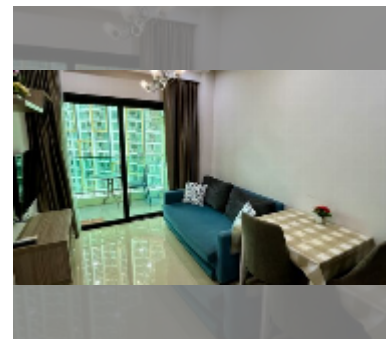

Condo for sale 1 bedroom 35 m² in Dusit Grand Condo View, Pattaya

฿ 2,860,000

UNIT PARAMETERS:

UID	FS-241197
quota	foreign quota
type	1 bedroom
size	35m²
floor	12
view	sea view
equipment: furniture, kitchen appliances, air conditioner, television, washing-machine, refrigerator	

PROJECT PARAMETERS:

district	Jomtien
buildings	1
floors	36
built in	2016
maintenance	฿ 16,800/year

FACILITIES:

General information: highrise, meters to beach: 300, underground parking, open parking.

Swimming pool: swimming pool, kids pool, waterfall, jacuzzi.

Health zone: gym.

Other: reception, CCTV, security, minimart, laundry.