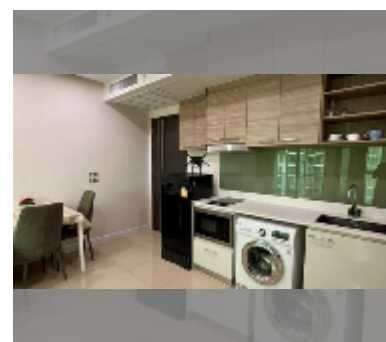

Condo for sale 1 bedroom 35 m² in Dusit Grand Condo View, Pattaya

฿ 2,860,000

UNIT PARAMETERS:

UID	FS-241197
quota	foreign quota
type	1 bedroom
size	35m²
floor	12
view	sea view
equipment: furniture, kitchen appliances, air conditioner, television, washing-machine, refrigerator	

PROJECT PARAMETERS:

district	Jomtien
buildings	1
floors	36
built in	2016
maintenance	฿ 16,800/year

FACILITIES:

General information: highrise, meters to beach: 300, underground parking, open parking.

Swimming pool: swimming pool, kids pool, waterfall, jacuzzi.

Health zone: gym.

Other: reception, CCTV, security, minimart, laundry.