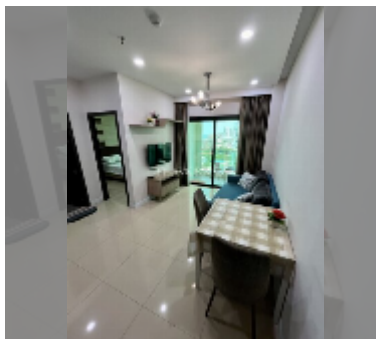

Condo for sale 1 bedroom 35 m² in Dusit Grand Condo View, Pattaya

฿ 2,860,000

UNIT PARAMETERS:

UID	FS-241197
quota	foreign quota
type	1 bedroom
size	35m²
floor	12
view	sea view
equipment: furniture, kitchen appliances, air conditioner, television, washing-machine, refrigerator	

PROJECT PARAMETERS:

district	Jomtien
buildings	1
floors	36
built in	2016
maintenance	฿ 16,800/year

FACILITIES:

General information: highrise, meters to beach: 300, underground parking, open parking.

Swimming pool: swimming pool, kids pool, waterfall, jacuzzi.

Health zone: gym.

Other: reception, CCTV, security, minimart, laundry.