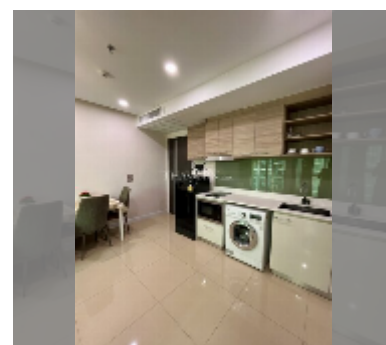

Condo for sale 1 bedroom 35 m² in Dusit Grand Condo View, Pattaya

฿ 2,860,000

UNIT PARAMETERS:

UID	FS-241197
quota	foreign quota
type	1 bedroom
size	35m ²
floor	12
view	sea view
equipment: furniture, kitchen appliances, air conditioner, television, washing-machine, refrigerator	

PROJECT PARAMETERS:

district	Jomtien
buildings	1
floors	36
built in	2016
maintenance	฿ 16,800/year

FACILITIES:

General information: highrise, meters to beach: 300, underground parking, open parking.

Swimming pool: swimming pool, kids pool, waterfall, jacuzzi.

Health zone: gym.

Other: reception, CCTV, security, minimart, laundry.

[details](#)