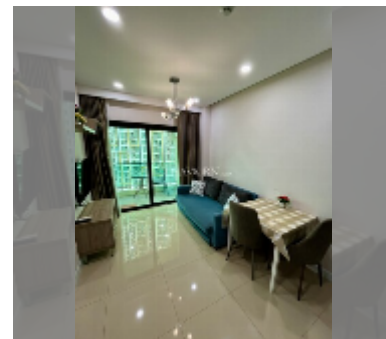

Condo for sale 1 bedroom 35 m² in Dusit Grand Condo View, Pattaya

฿ 2,860,000

UNIT PARAMETERS:

UID	FS-241197
quota	foreign quota
type	1 bedroom
size	35m²
floor	12
view	sea view
equipment: furniture, kitchen appliances, air conditioner, television, washing-machine, refrigerator	

PROJECT PARAMETERS:

district	Jomtien
buildings	1
floors	36
built in	2016
maintenance	฿ 16,800/year

FACILITIES:

General information: highrise, meters to beach: 300, underground parking, open parking.

Swimming pool: swimming pool, kids pool, waterfall, jacuzzi.

Health zone: gym.

Other: reception, CCTV, security, minimart, laundry.