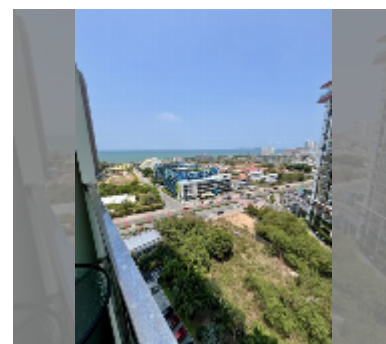

Condo for sale 1 bedroom 35 m² in Dusit Grand Condo View, Pattaya

฿ 2,860,000

UNIT PARAMETERS:

UID	FS-241197
quota	foreign quota
type	1 bedroom
size	35m²
floor	12
view	sea view
equipment: furniture, kitchen appliances, air conditioner, television, washing-machine, refrigerator	

PROJECT PARAMETERS:

district	Jomtien
buildings	1
floors	36
built in	2016
maintenance	฿ 16,800/year

FACILITIES:

General information: highrise, meters to beach: 300, underground parking, open parking.

Swimming pool: swimming pool, kids pool, waterfall, jacuzzi.

Health zone: gym.

Other: reception, CCTV, security, minimart, laundry.