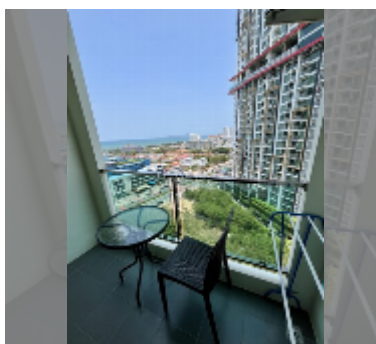

Condo for sale 1 bedroom 35 m² in Dusit Grand Condo View, Pattaya

฿ 2,860,000

UNIT PARAMETERS:

UID	FS-241197
quota	foreign quota
type	1 bedroom
size	35m²
floor	12
view	sea view
equipment: furniture, kitchen appliances, air conditioner, television, washing-machine, refrigerator	

PROJECT PARAMETERS:

district	Jomtien
buildings	1
floors	36
built in	2016
maintenance	฿ 16,800/year

FACILITIES:

General information: highrise, meters to beach: 300, underground parking, open parking.

Swimming pool: swimming pool, kids pool, waterfall, jacuzzi.

Health zone: gym.

Other: reception, CCTV, security, minimart, laundry.