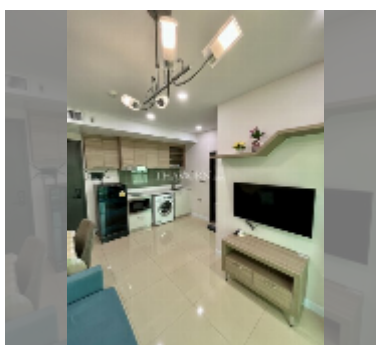

Condo for sale 1 bedroom 35 m² in Dusit Grand Condo View, Pattaya

฿ 2,860,000

UNIT PARAMETERS:

UID	FS-241197
quota	foreign quota
type	1 bedroom
size	35m²
floor	12
view	sea view
equipment: furniture, kitchen appliances, air conditioner, television, washing-machine, refrigerator	

PROJECT PARAMETERS:

district	Jomtien
buildings	1
floors	36
built in	2016
maintenance	฿ 16,800/year

FACILITIES:

General information: highrise, meters to beach: 300, underground parking, open parking.

Swimming pool: swimming pool, kids pool, waterfall, jacuzzi.

Health zone: gym.

Other: reception, CCTV, security, minimart, laundry.