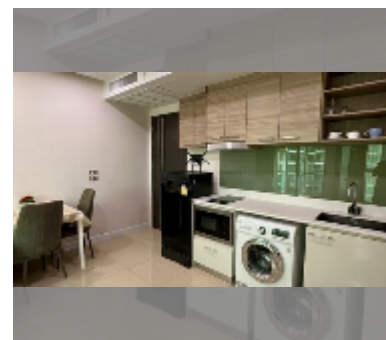

Condo for sale 1 bedroom 35 m² in Dusit Grand Condo View, Pattaya

฿ 2,860,000

UNIT PARAMETERS:

UID	FS-241197
quota	foreign quota
type	1 bedroom
size	35m²
floor	12
view	sea view
equipment: furniture, kitchen appliances, air conditioner, television, washing-machine, refrigerator	

PROJECT PARAMETERS:

district	Jomtien
buildings	1
floors	36
built in	2016
maintenance	฿ 16,800/year

FACILITIES:

General information: highrise, meters to beach: 300, underground parking, open parking.

Swimming pool: swimming pool, kids pool, waterfall, jacuzzi.

Health zone: gym.

Other: reception, CCTV, security, minimart, laundry.