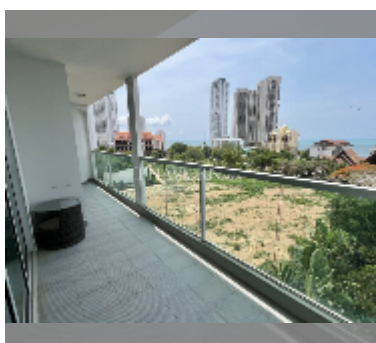

Condo for sale 2 bedroom 116 m² in Club Royal, Pattaya

฿ 6,200,000

UNIT PARAMETERS:

UID	FS-241193
quota	foreign quota
type	2 bedroom
size	116m ²
floor	8
view	sea view
quality	good
equipment: furniture, air conditioner, television, washing-machine, refrigerator	

PROJECT PARAMETERS:

district	Wongamat
buildings	4
floors	8
built in	2016
maintenance	฿ 55,680/year

FACILITIES:

General information: resort, meters to beach: 200, minutes to beach: 5, underground parking.

Swimming pool: swimming pool, kids pool, jacuzzi.

Chill zone: garden.

Health zone: gym.

Other: lobby, CCTV, security.

details