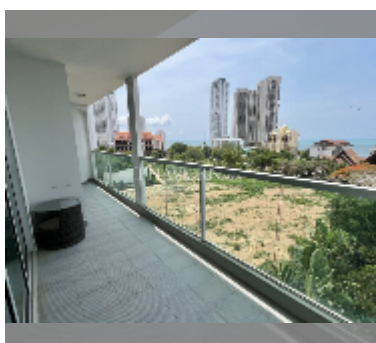

Condo for sale 2 bedroom 116 m² in Club Royal, Pattaya

฿ 5,750,000

UNIT PARAMETERS:

UID	FS-241193
quota	foreign quota
type	2 bedroom
size	116m²
floor	8
view	sea view
quality	good
equipment: furniture, air conditioner, television, washing-machine, refrigerator	

PROJECT PARAMETERS:

district	Wongamat
buildings	4
floors	8
built in	2016
maintenance	฿ 55,680/year

FACILITIES:

General information: resort, meters to beach: 200, minutes to beach: 5, underground parking.

Swimming pool: swimming pool, kids pool, jacuzzi.

Chill zone: garden.

Health zone: gym.

Other: lobby, CCTV, security.