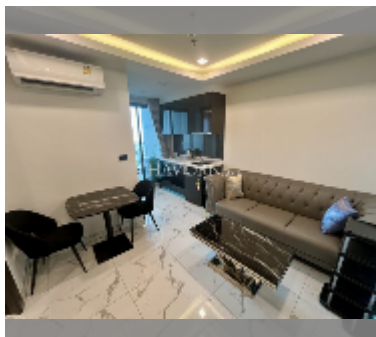

Condo for sale 1 bedroom 29 m² in Arcadia Millennium Tower, Pattaya

฿ 3,530,000

UNIT PARAMETERS:

UID	FS-241185
quota	foreign quota
type	1 bedroom
size	29m²
floor	28
view	sea view
equipment: furniture, air conditioner, washing-machine, refrigerator	

PROJECT PARAMETERS:

district	Central Pattaya
buildings	1
floors	46
built in	2021
maintenance	฿ 13,920/year

FACILITIES:

General information: highrise, open parking.

Swimming pool: swimming pool, rooftop pool.

Chill zone: chill zone, garden, rooftop chillout.

Health zone: gym, sauna, SPA.

Other: lobby, games room, CCTV, security, laundry.