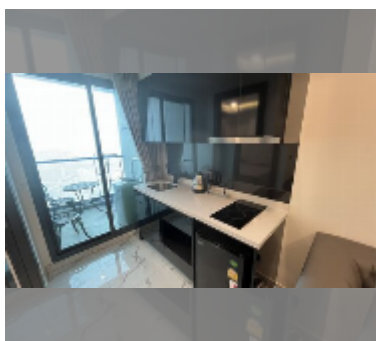

Condo for sale 1 bedroom 29 m² in Arcadia Millennium Tower, Pattaya

฿ 3,480,000

UNIT PARAMETERS:

UID	FS-241185
quota	foreign quota
type	1 bedroom
size	29m²
floor	28
view	sea view
equipment: furniture, air conditioner, washing-machine, refrigerator	

PROJECT PARAMETERS:

district	Central Pattaya
buildings	1
floors	46
built in	2021
maintenance	฿ 13,920/year

FACILITIES:

General information: highrise, open parking.

Swimming pool: swimming pool, rooftop pool.

Chill zone: chill zone, garden, rooftop chillout.

Health zone: gym, sauna, SPA.

Other: lobby, games room, CCTV, security, laundry.