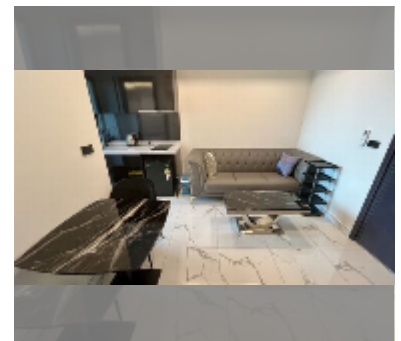

Condo for sale 1 bedroom 29 m² in Arcadia Millennium Tower, Pattaya

฿ 3,480,000

UNIT PARAMETERS:

UID	FS-241185
quota	foreign quota
type	1 bedroom
size	29m²
floor	28
view	sea view
equipment: furniture, air conditioner, washing-machine, refrigerator	

PROJECT PARAMETERS:

district	Central Pattaya
buildings	1
floors	46
built in	2021
maintenance	฿ 13,920/year

FACILITIES:

General information: highrise, open parking.

Swimming pool: swimming pool, rooftop pool.

Chill zone: chill zone, garden, rooftop chillout.

Health zone: gym, sauna, SPA.

Other: lobby, games room, CCTV, security, laundry.