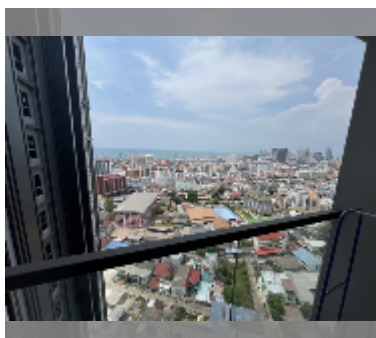

Condo for sale 1 bedroom 29 m² in Arcadia Millennium Tower, Pattaya

฿ 3,530,000

UNIT PARAMETERS:

UID	FS-241185
quota	foreign quota
type	1 bedroom
size	29m²
floor	28
view	sea view
equipment: furniture, air conditioner, washing-machine, refrigerator	

PROJECT PARAMETERS:

district	Central Pattaya
buildings	1
floors	46
built in	2021
maintenance	฿ 13,920/year

FACILITIES:

General information: highrise, open parking.

Swimming pool: swimming pool, rooftop pool.

Chill zone: chill zone, garden, rooftop chillout.

Health zone: gym, sauna, SPA.

Other: lobby, games room, CCTV, security, laundry.