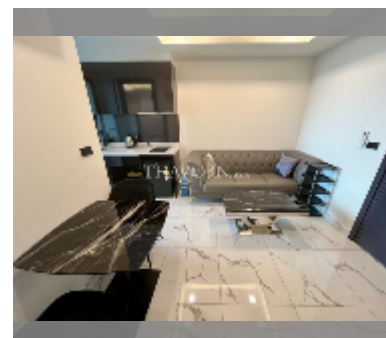

Condo for sale 1 bedroom 29 m² in Arcadia Millennium Tower, Pattaya

฿ 3,530,000

UNIT PARAMETERS:

UID	FS-241185
quota	foreign quota
type	1 bedroom
size	29m²
floor	28
view	sea view
equipment: furniture, air conditioner, washing-machine, refrigerator	

PROJECT PARAMETERS:

district	Central Pattaya
buildings	1
floors	46
built in	2021
maintenance	฿ 13,920/year

FACILITIES:

General information: highrise, open parking.

Swimming pool: swimming pool, rooftop pool.

Chill zone: chill zone, garden, rooftop chillout.

Health zone: gym, sauna, SPA.

Other: lobby, games room, CCTV, security, laundry.