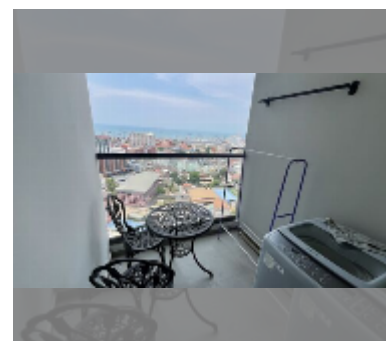

Condo for sale 1 bedroom 29 m² in Arcadia Millennium Tower, Pattaya

฿ 3,480,000

UNIT PARAMETERS:

UID	FS-241185
quota	foreign quota
type	1 bedroom
size	29m²
floor	28
view	sea view
equipment: furniture, air conditioner, washing-machine, refrigerator	

PROJECT PARAMETERS:

district	Central Pattaya
buildings	1
floors	46
built in	2021
maintenance	฿ 13,920/year

FACILITIES:

General information: highrise, open parking.

Swimming pool: swimming pool, rooftop pool.

Chill zone: chill zone, garden, rooftop chillout.

Health zone: gym, sauna, SPA.

Other: lobby, games room, CCTV, security, laundry.