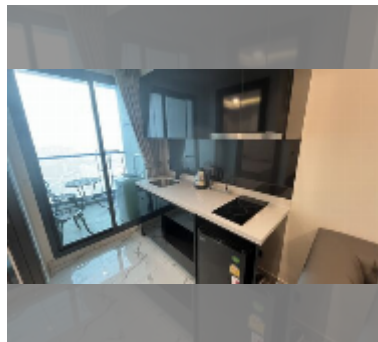

Condo for sale 1 bedroom 29 m² in Arcadia Millennium Tower, Pattaya

฿ 3,480,000

UNIT PARAMETERS:

UID	FS-241185
quota	foreign quota
type	1 bedroom
size	29m²
floor	28
view	sea view
equipment: furniture, air conditioner, washing-machine, refrigerator	

PROJECT PARAMETERS:

district	Central Pattaya
buildings	1
floors	46
built in	2021
maintenance	฿ 13,920/year

FACILITIES:

General information: highrise, open parking.

Swimming pool: swimming pool, rooftop pool.

Chill zone: chill zone, garden, rooftop chillout.

Health zone: gym, sauna, SPA.

Other: lobby, games room, CCTV, security, laundry.