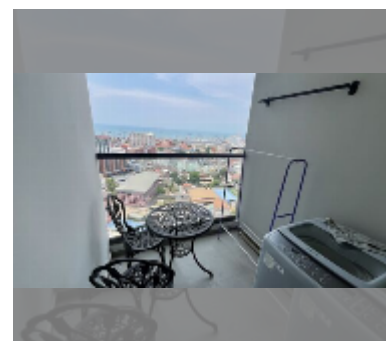

Condo for sale 1 bedroom 29 m² in Arcadia Millennium Tower, Pattaya

฿ 3,480,000

UNIT PARAMETERS:

UID	FS-241185
quota	foreign quota
type	1 bedroom
size	29m ²
floor	28
view	sea view
equipment: furniture, air conditioner, washing-machine, refrigerator	

PROJECT PARAMETERS:

district	Central Pattaya
buildings	1
floors	46
built in	2021
maintenance	฿ 13,920/year

FACILITIES:

General information: highrise, open parking.

Swimming pool: swimming pool, rooftop pool.

Chill zone: chill zone, garden, rooftop chillout.

Health zone: gym, sauna, SPA.

Other: lobby, games room, CCTV, security, laundry.

[details](#)