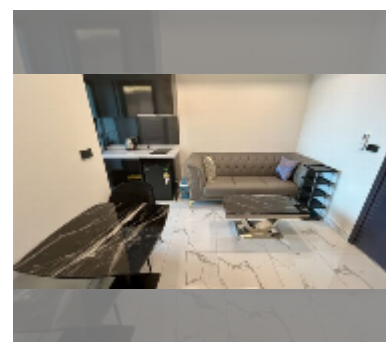

Condo for sale 1 bedroom 29 m² in Arcadia Millennium Tower, Pattaya

฿ 3,480,000

UNIT PARAMETERS:

UID	FS-241185
quota	foreign quota
type	1 bedroom
size	29m²
floor	28
view	sea view
equipment: furniture, air conditioner, washing-machine, refrigerator	

PROJECT PARAMETERS:

district	Central Pattaya
buildings	1
floors	46
built in	2021
maintenance	฿ 13,920/year

FACILITIES:

General information: highrise, open parking.

Swimming pool: swimming pool, rooftop pool.

Chill zone: chill zone, garden, rooftop chillout.

Health zone: gym, sauna, SPA.

Other: lobby, games room, CCTV, security, laundry.