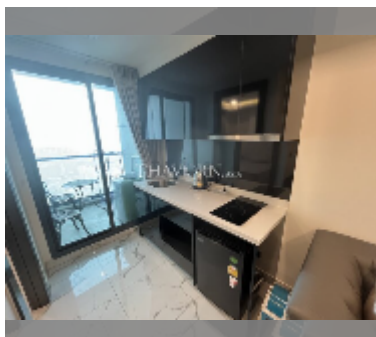

Condo for sale 1 bedroom 29 m² in Arcadia Millennium Tower, Pattaya

฿ 3,530,000

UNIT PARAMETERS:

UID	FS-241185
quota	foreign quota
type	1 bedroom
size	29m²
floor	28
view	sea view
equipment: furniture, air conditioner, washing-machine, refrigerator	

PROJECT PARAMETERS:

district	Central Pattaya
buildings	1
floors	46
built in	2021
maintenance	฿ 13,920/year

FACILITIES:

General information: highrise, open parking.

Swimming pool: swimming pool, rooftop pool.

Chill zone: chill zone, garden, rooftop chillout.

Health zone: gym, sauna, SPA.

Other: lobby, games room, CCTV, security, laundry.