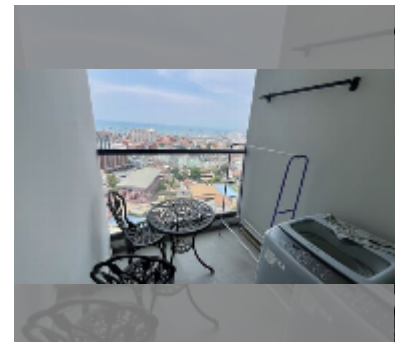

Condo for sale 1 bedroom 29 m² in Arcadia Millennium Tower, Pattaya

฿ 3,480,000

UNIT PARAMETERS:

UID	FS-241185
quota	foreign quota
type	1 bedroom
size	29m ²
floor	28
view	sea view
equipment: furniture, air conditioner, washing-machine, refrigerator	

PROJECT PARAMETERS:

district	Central Pattaya
buildings	1
floors	46
built in	2021
maintenance	฿ 13,920/year

FACILITIES:

General information: highrise, open parking.

Swimming pool: swimming pool, rooftop pool.

Chill zone: chill zone, garden, rooftop chillout.

Health zone: gym, sauna, SPA.

Other: lobby, games room, CCTV, security, laundry.

[details](#)