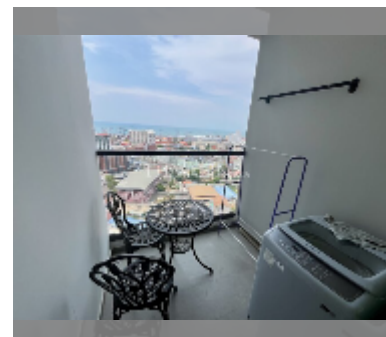

Condo for sale 1 bedroom 29 m² in Arcadia Millennium Tower, Pattaya

฿ 3,530,000

UNIT PARAMETERS:

UID	FS-241185
quota	foreign quota
type	1 bedroom
size	29m²
floor	28
view	sea view
equipment: furniture, air conditioner, washing-machine, refrigerator	

PROJECT PARAMETERS:

district	Central Pattaya
buildings	1
floors	46
built in	2021
maintenance	฿ 13,920/year

FACILITIES:

General information: highrise, open parking.

Swimming pool: swimming pool, rooftop pool.

Chill zone: chill zone, garden, rooftop chillout.

Health zone: gym, sauna, SPA.

Other: lobby, games room, CCTV, security, laundry.